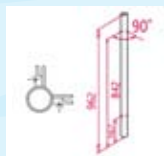

Item Code	xxx	Size xxx	Grade xx	Finish xx
e.g	010	420	36	MP

420 = 42.4 x 2mm

426 = 42.4 x 2.6mm

486 = 48.3 x 2.6mm

600 = 60.3 x 1.5mm

MP = Mirror Polished

bringing you handrail balustrade solutions

Handrail Balustrade

Floor brackets

010.420.316
010.426.316
010.486.316

011.420.316
011.486.316

012.420.316
012.486.316

019.420.316

013.420.316
Clamp One Side

014.420.316
Clamp 180°

015.420.316
Clamp 90°