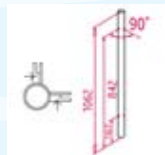

018.420.316
Clamp 90°