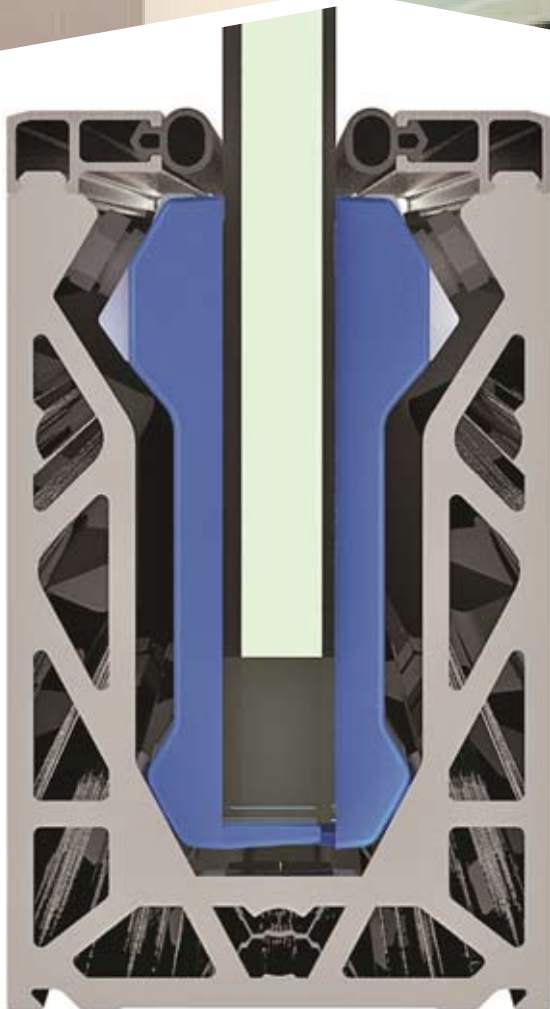

PLATINUM

bringing you frameless
balustrade solutions

Adjustable Channel

- ▶ Allows individual glass panel alignment.
- ▶ Tested to 1.5kN.
- ▶ 3m lengths.

Handrails

We also have a range of slotted handrails which are perfect for use with our frameless balustrades both indoors and outside. These are detailed overleaf.