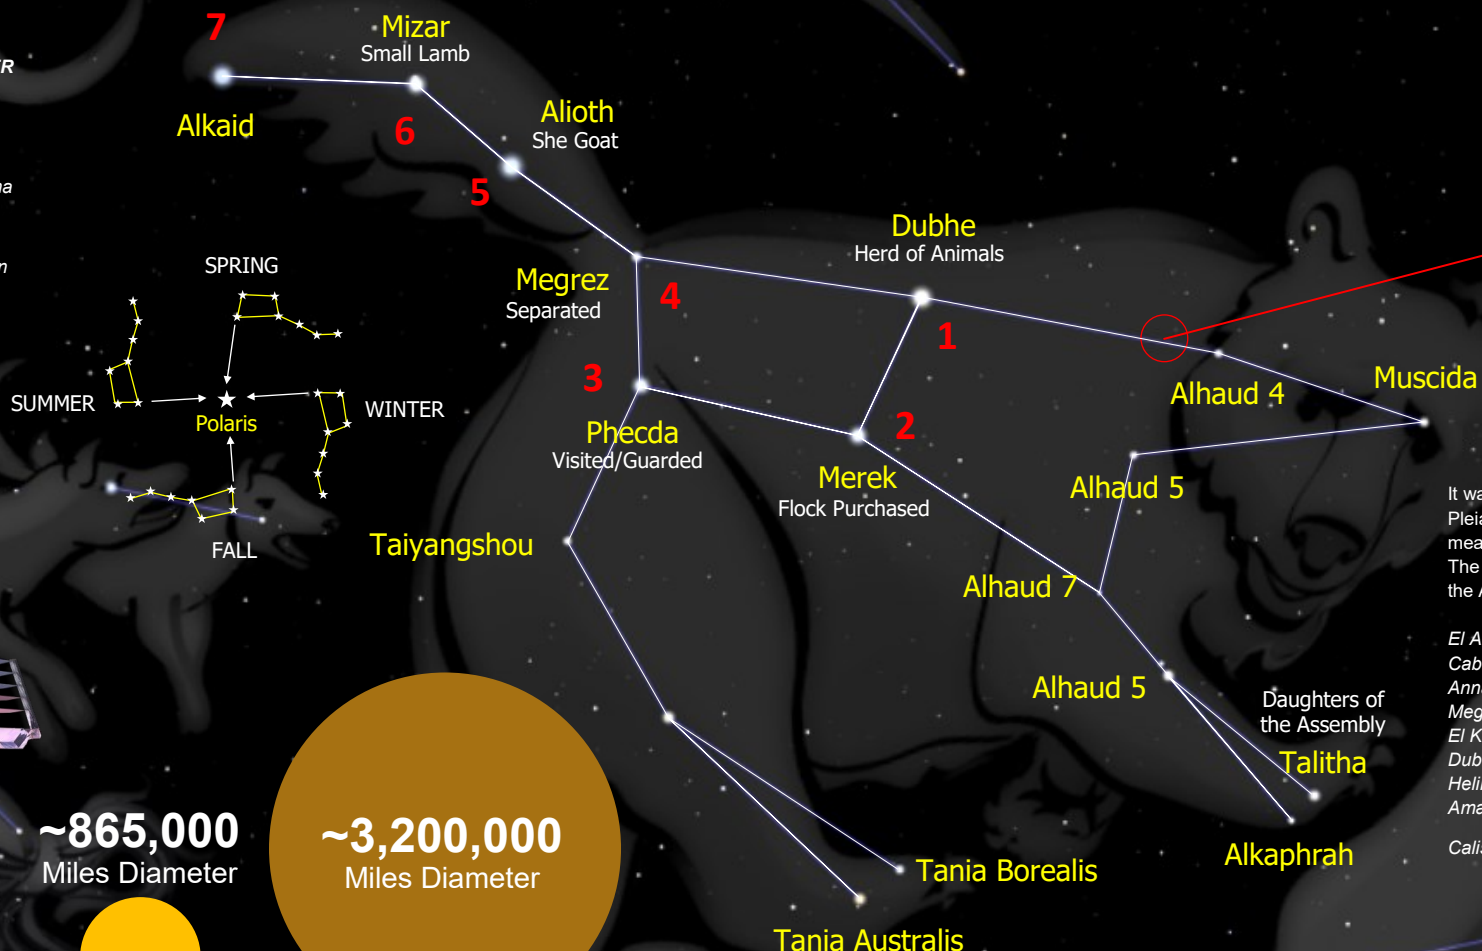

# SIGN OF THE URSA MAJOR BEAR

## PROPHETIC CORRELATIONS OF THE RAPTURE EVENT

The purpose of this study is to ascertain some Astronomical and Biblical Correlations of the 1st Image of a Star HD 84406 taken by the James Webb Telescope, which occurred in the Constellation of Ursa Major, or the Bear. There appears to be some unique Nuances as to the meaning of the Bear Motif in Ursa Major. There will be a Geo-Political Correlation that can be inferred, given the Russian Bear's War with the Ukraine. There will be a Prophetic Correlation, if such a Bear Motif is a Sign to be given at this Point in Time. It could be plausible to Correlate the Motif to the Body of Christ based on what the Bear Motif signifies. It appears to have a Message of a coming 'Turning' Point. Is this Bear Motif an Astronomical Sign of the Last Days, that the End of the Church Age is indeed about to 'Turn' as with the Rapture perhaps? Was it by Divine Providence, or Happenstance that this Star HD 84406 in Ursa Major was chosen to Calibrate the James Webb Telescope? It was launched on December 25, 2021. Then this High Tech 10 Billion Dollar Telescope reached its Orbital Destination and began its Calibration of its Mirrors in mid-March of 2022. The 1st Star chosen for this process is called HD 84406. It is in the 'Neck' area of the Big Dipper or the Bear Constellation known as Ursa Major.

For example, in China, these 7 Stars of Ursa Major were known as the following.

RANK	STAR	MEANING	ORDER
1	Dubhe	= Pivot	Alpha
2	Merak	= Beautiful Jade	Beta
3	Phecda	= Pearl	Gamma
4	Megrez	= Balance	Delta
5	Alioth	= Measuring Rod	Epsilon
6	Mizar	= Yang Opening	Zeta
7	Alkaid	= Flickering Light	Eta

### Astronomical Sign Suggesting a 'Turning Point'