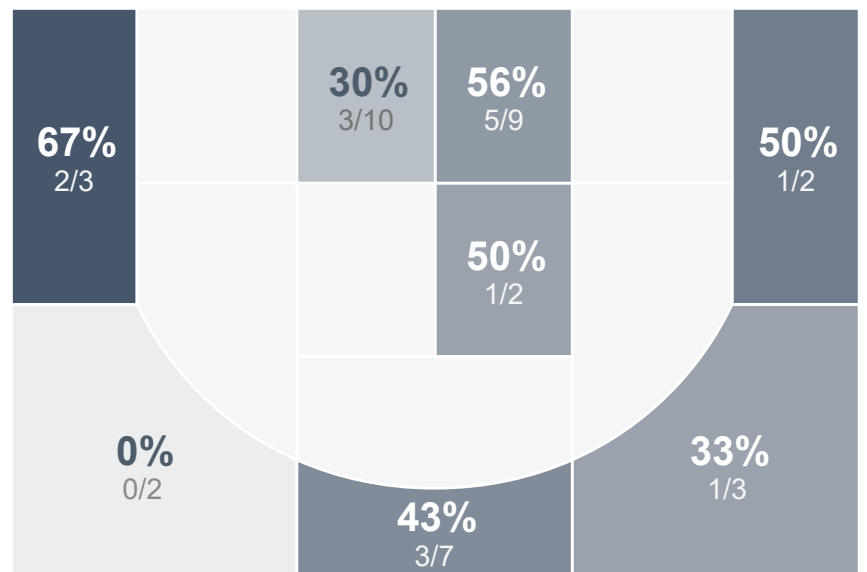

Bismarck St. Mary's Central High School