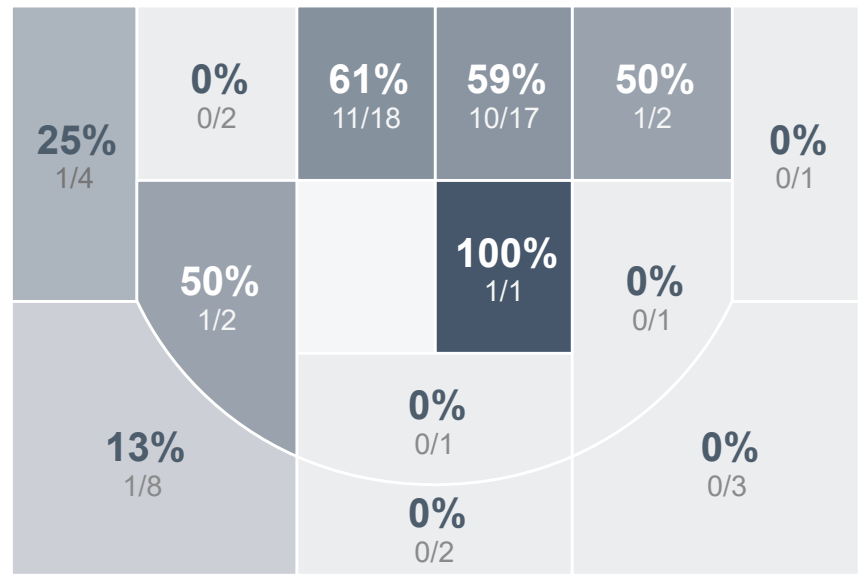

Boys' Varsity Basketball