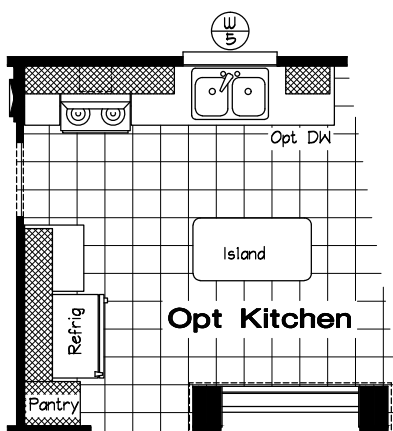

Opt MBath

'CK' Series - CK481F
3 Bedroom, 2 Bath - 1,296 Sq. Ft.