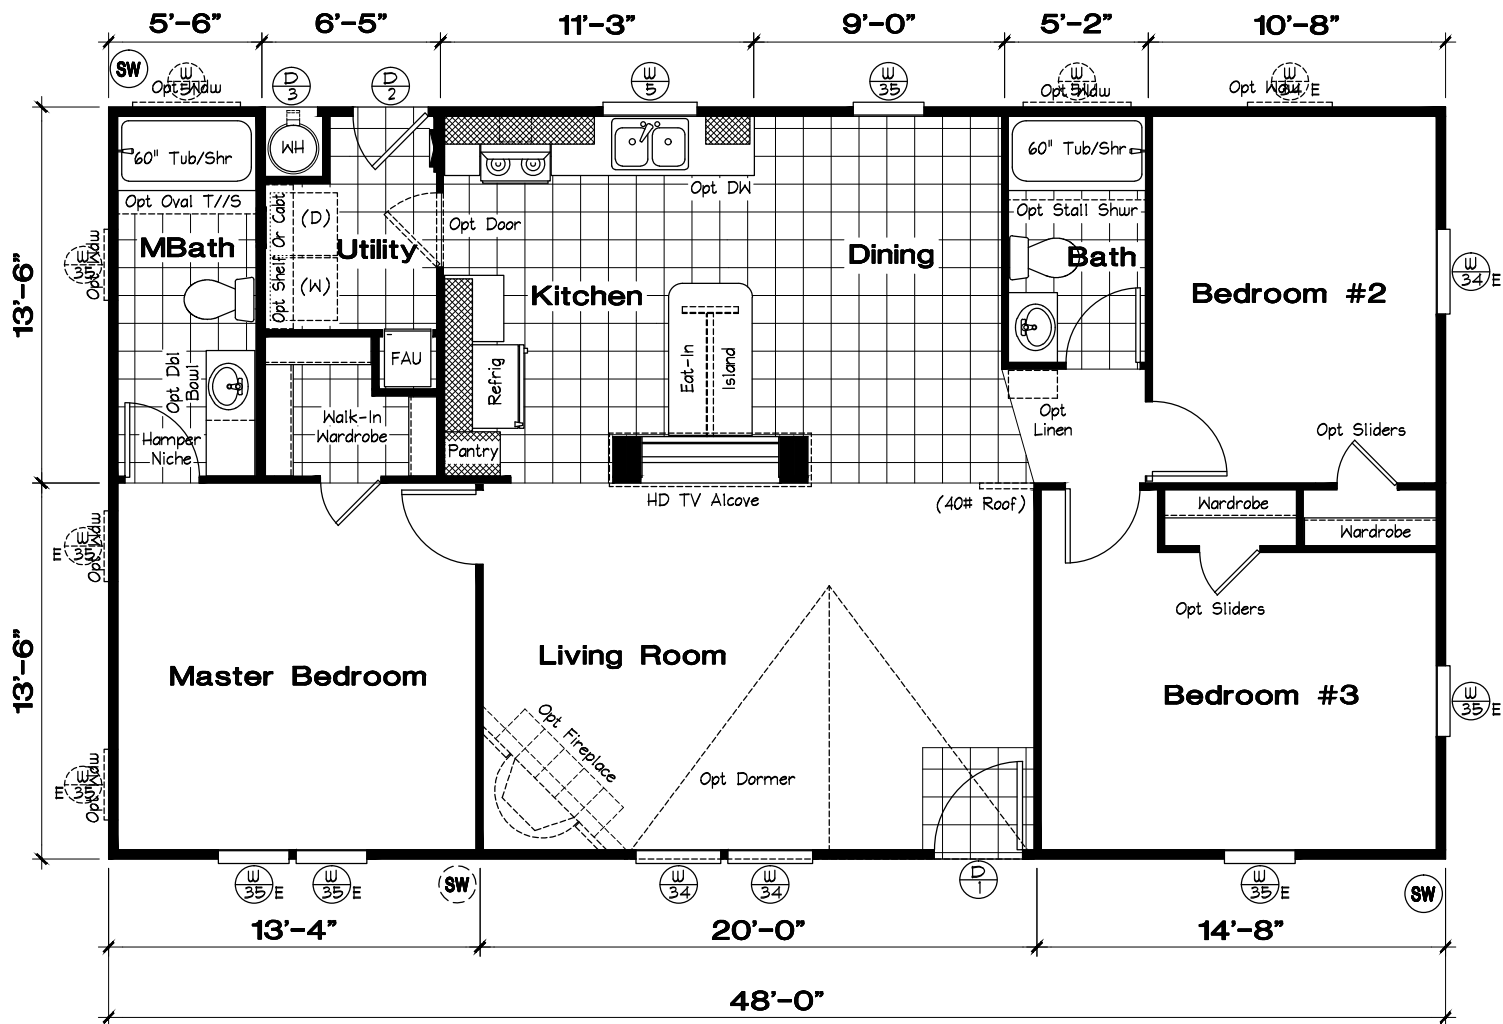

Opt MBath

'CK' Series - CK481F
3 Bedroom, 2 Bath - 1,296 Sq. Ft.