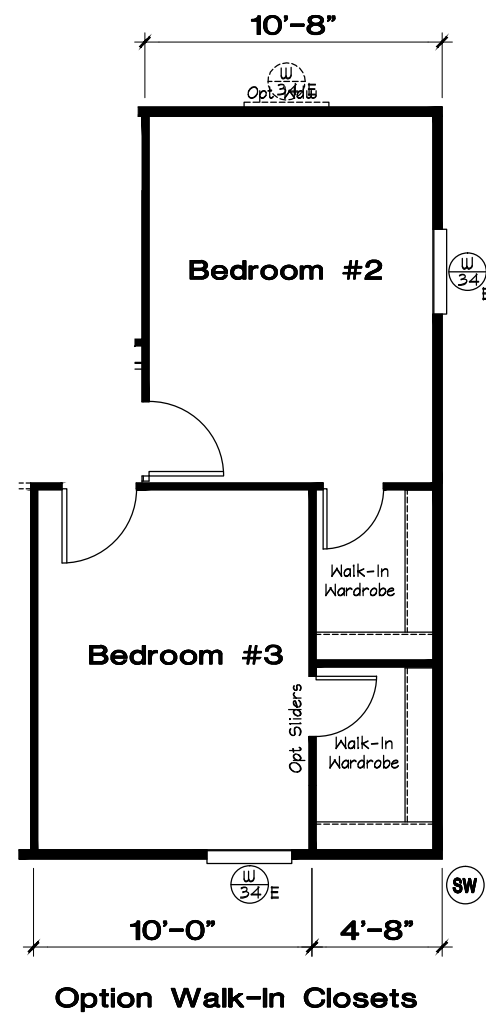

Opt MBath

'CK' Series - CK481F
3 Bedroom, 2 Bath - 1,296 Sq. Ft.