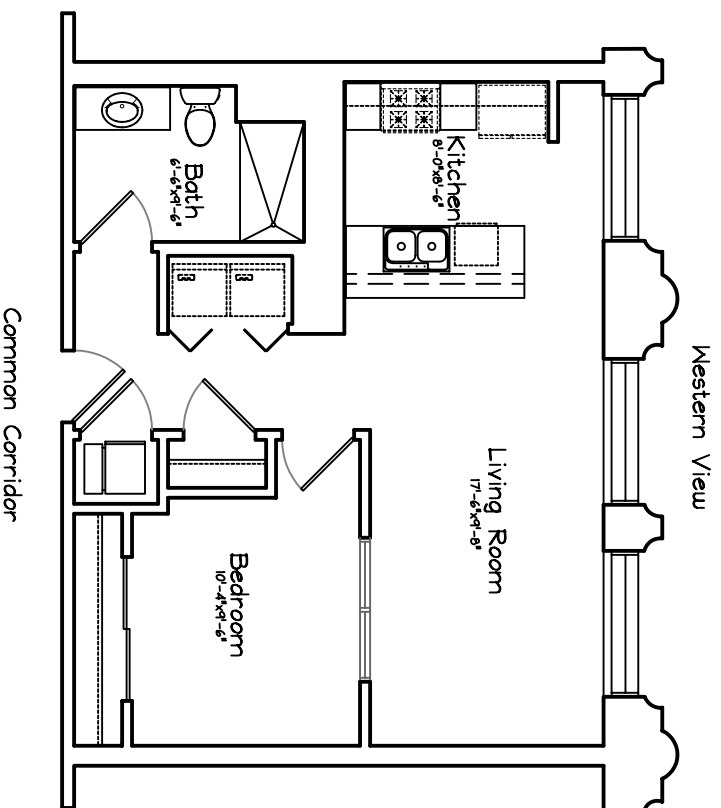

# PLANKINTON LOFT APARTMENTS - 4th FLOOR

Unit #451 = 645 sq ft  
One Bedroom, 1 Bath

Scale : 1/8" = 1'-0"

Square Footage taken from center of corridor/party walls  
to exterior of furred walls.