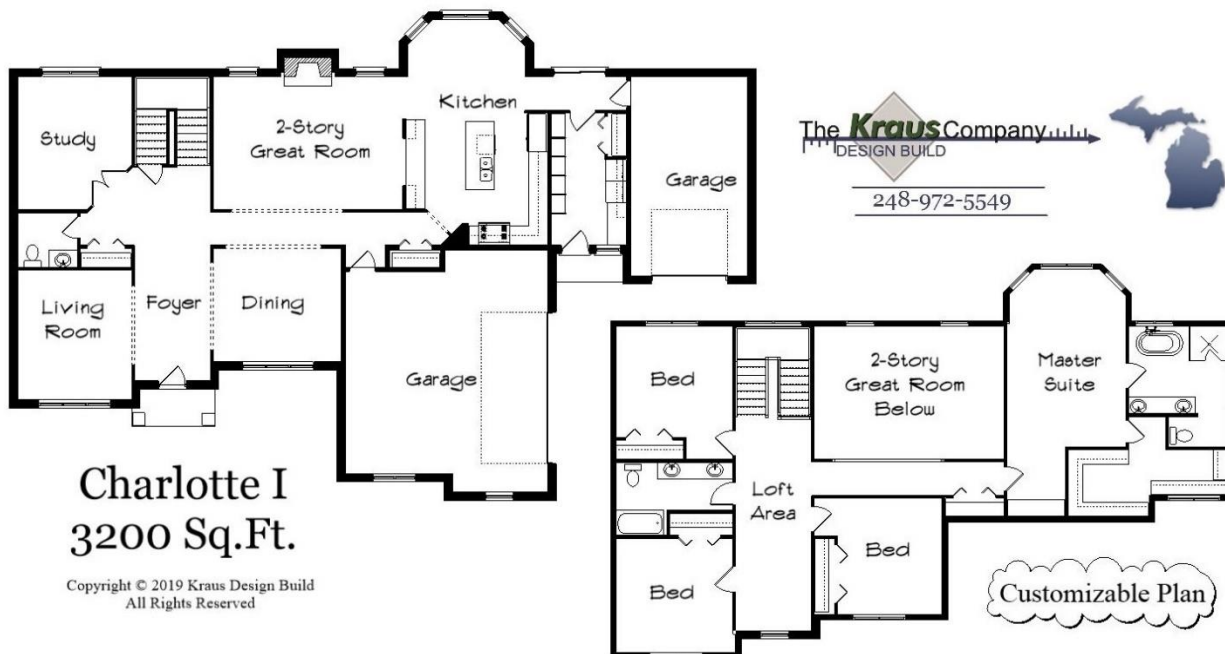

Your Land Your Style Your Home Your Way
Design + Build = Your Best Value

Setting the New Standard

Your Land Your Style Your Home Your Way

Design + Build = Your Best Value

Setting the New Standard

Your Land Your Style Your Home Your Way

Design + Build = Your Best Value

Charlotte III
3475 Sq.Ft.

Copyright © 2019 Kraus Design Build
All Rights Reserved

The **Kraus** Company
DESIGN BUILD

248-972-5549

Setting the New Standard