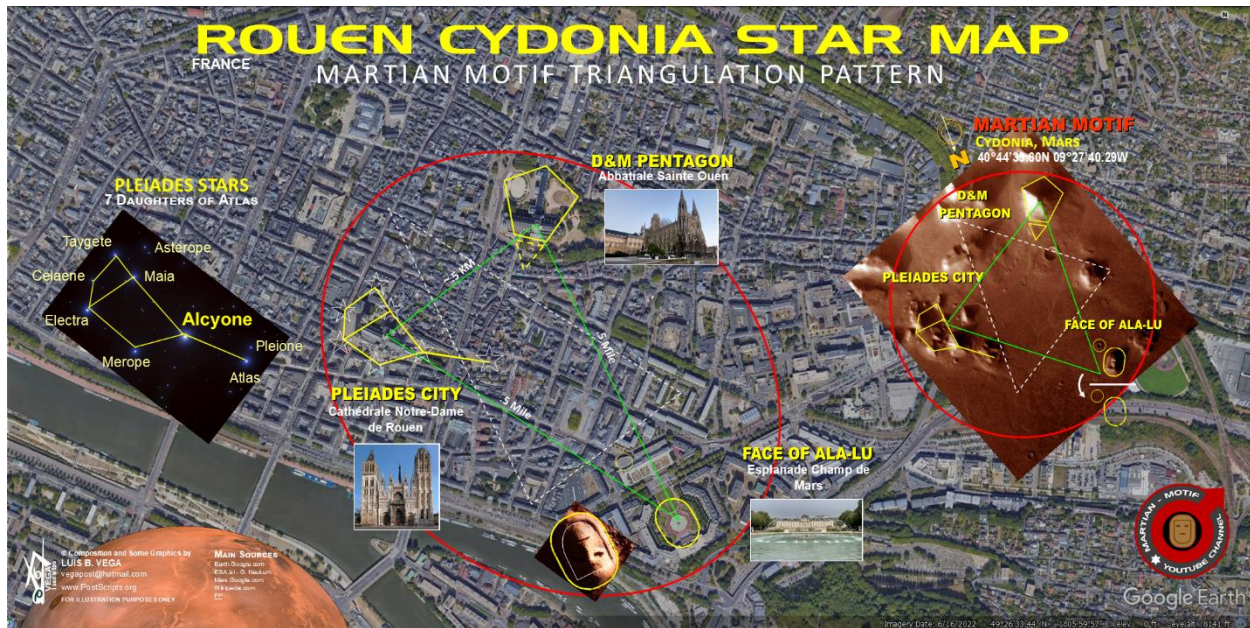

Books

ALIEN RAPTURE

Why the World will Believe the Lie

If 'Aliens' were to return to Earth and 'show-up', what would they find on Earth? What would they say about the Human Condition? The purpose of this Book is to present the Rationale as to why the Alien Disclosure has not been allowed to be made. Full Disclosure is Reserved or Withheld for when the True Biblical Rapture does occur. How come? If the Alien Disclosure would have been 'Officially' Released or made already, especially since World War 2, then an Explanation of 'Who did it' and 'What happened', would not be readily accepted by Billions of People that will demand an Answer.

Order on Amazon Books.

<https://www.amazon.com/dp/1304597296?tag=bookfinder-test-b2-20&linkCode=osi&th=1&psc=1&language=en_US&selectObb=new>

WHEN ANGEL GODS RULED EDEN

Ancient Star Gates

Did Angels or Angelic Beings once rule over Earth, Eden and Humanity? Do they still do? Is there a Direct Connection to such Beings from Mars? From Heaven itself? Is there Physical Evidence? Are there Dimensions unknown in which such Beings exist and traverse in-and-out of into the Domain of Earth and the Plane of Human Mortality? To this End, this Book is about one's Martian Motif Theory suggesting that the Cydonia, Mars Pyramid Complex is a Triangulation mirrored on Earth's Sacred Sites.

Order on Amazon Books.

<https://www.amazon.com/dp/1304224910/ref=opl-opf-redir?aod=1&tag=wwwcampusboocom587-20&condition=new>