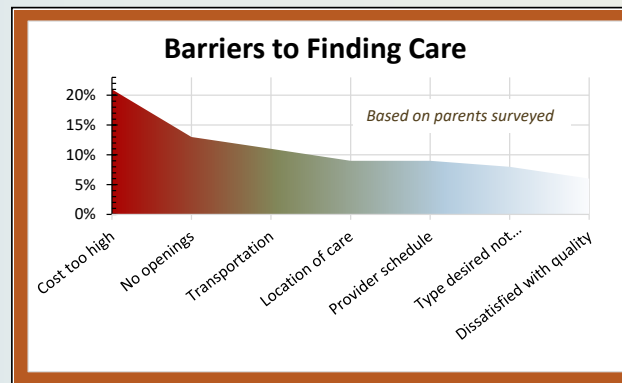

## OCFS REGION 7 - LONG ISLAND - 2018

**282**  
Homeless/In-shelter families received referrals.

\* Most providers do not offer non-traditional hours (evening, weekend, and overnight).

*"While child care shortages for infants and toddlers exist everywhere, they are especially pronounced in rural areas and counties with lower median family incomes. There are nine children under 3 for every child care slot in completely rural counties, compared with five per slot in mostly urban counties."*

- Center for American Progress, Oct 2018 report: *Understanding Infant & Toddler Child Care Deserts*