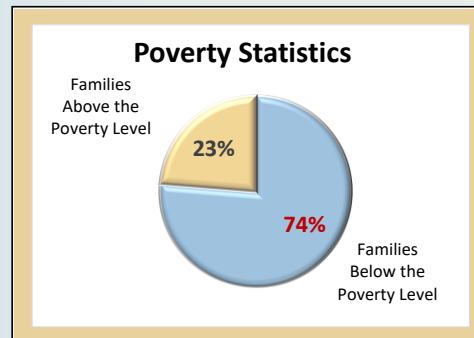

## OCFS REGION 7 - LONG ISLAND - 2018

**282**  
Homeless/In-shelter families received referrals.

\* Most providers do not offer non-traditional hours (evening, weekend, and overnight).

*"While child care shortages for infants and toddlers exist everywhere, they are especially pronounced in rural areas and counties with lower median family incomes. There are nine children under 3 for every child care slot in completely rural counties, compared with five per slot in mostly urban counties."*

- Center for American Progress, Oct 2018 report: *Understanding Infant & Toddler Child Care Deserts*