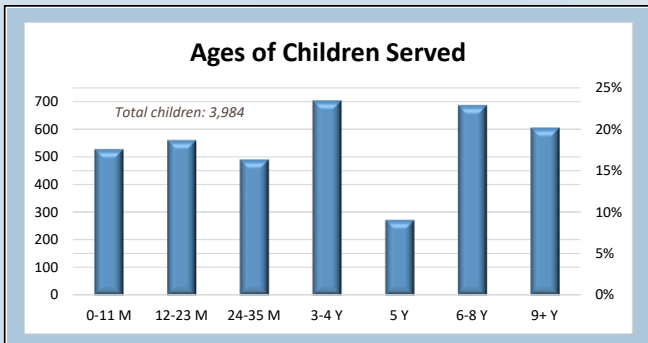

## OCFS REGION 7 - LONG ISLAND - 2018

**282**  
Homeless/In-shelter families received referrals.

\* Most providers do not offer non-traditional hours (evening, weekend, and overnight).

*"While child care shortages for infants and toddlers exist everywhere, they are especially pronounced in rural areas and counties with lower median family incomes. There are nine children under 3 for every child care slot in completely rural counties, compared with five per slot in mostly urban counties."*