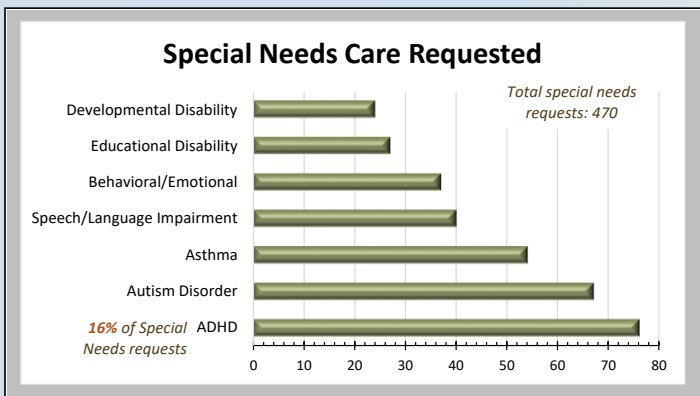

## OCFS REGION 7 - LONG ISLAND - 2018

**282**  
Homeless/In-shelter families received referrals.

\* Most providers do not offer non-traditional hours (evening, weekend, and overnight).

*"While child care shortages for infants and toddlers exist everywhere, they are especially pronounced in rural areas and counties with lower median family incomes. There are nine children under 3 for every child care slot in completely rural counties, compared with five per slot in mostly urban counties."*

- Center for American Progress, Oct 2018 report: *Understanding Infant & Toddler Child Care Deserts*