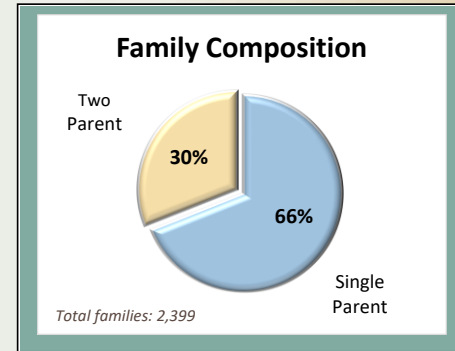

## OCFS REGION 7 - LONG ISLAND - 2018

**282**  
Homeless/In-shelter families received referrals.

\* Most providers do not offer non-traditional hours (evening, weekend, and overnight).

*"While child care shortages for infants and toddlers exist everywhere, they are especially pronounced in rural areas and counties with lower median family incomes. There are nine children under 3 for every child care slot in completely rural counties, compared with five per slot in mostly urban counties."*