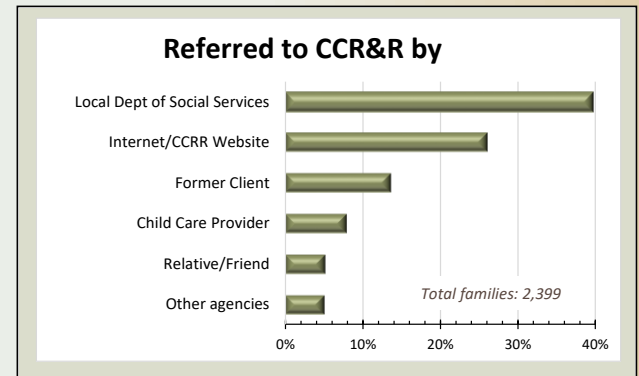

## OCFS REGION 7 - LONG ISLAND - 2018

**282**  
Homeless/In-shelter families received referrals.

\* Most providers do not offer non-traditional hours (evening, weekend, and overnight).

*"While child care shortages for infants and toddlers exist everywhere, they are especially pronounced in rural areas and counties with lower median family incomes. There are nine children under 3 for every child care slot in completely rural counties, compared with five per slot in mostly urban counties."*

- Center for American Progress, Oct 2018 report: *Understanding Infant & Toddler Child Care Deserts*