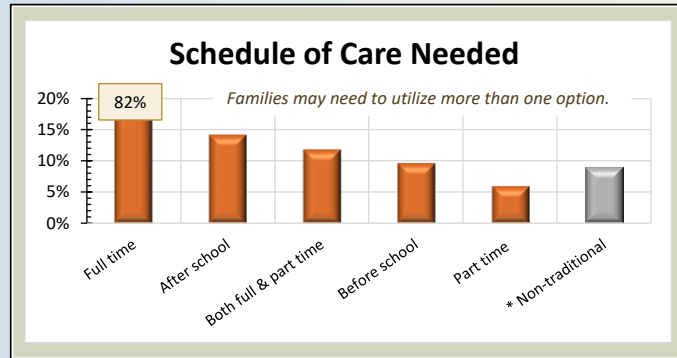

## OCFS REGION 7 - LONG ISLAND - 2018

**282**  
Homeless/In-shelter families received referrals.

\* Most providers do not offer non-traditional hours (evening, weekend, and overnight).

*"While child care shortages for infants and toddlers exist everywhere, they are especially pronounced in rural areas and counties with lower median family incomes. There are nine children under 3 for every child care slot in completely rural counties, compared with five per slot in mostly urban counties."*

- Center for American Progress, Oct 2018 report: *Understanding Infant & Toddler Child Care Deserts*