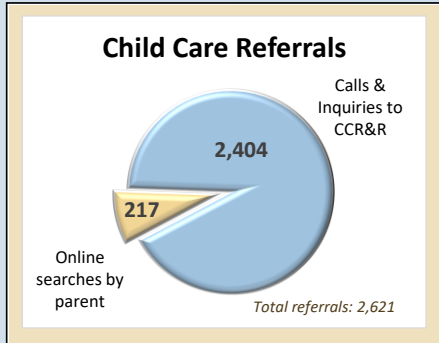

## OCFS REGION 7 - LONG ISLAND - 2018

**282**  
Homeless/In-shelter families received referrals.

\* Most providers do not offer non-traditional hours (evening, weekend, and overnight).

*"While child care shortages for infants and toddlers exist everywhere, they are especially pronounced in rural areas and counties with lower median family incomes. There are nine children under 3 for every child care slot in completely rural counties, compared with five per slot in mostly urban counties."*

- Center for American Progress, Oct 2018 report: *Understanding Infant & Toddler Child Care Deserts*