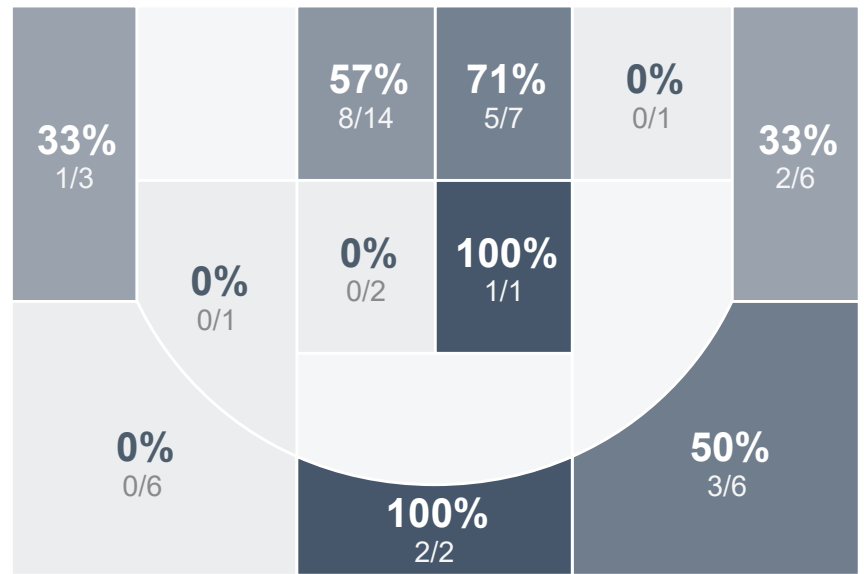

Girls Varsity Basketball