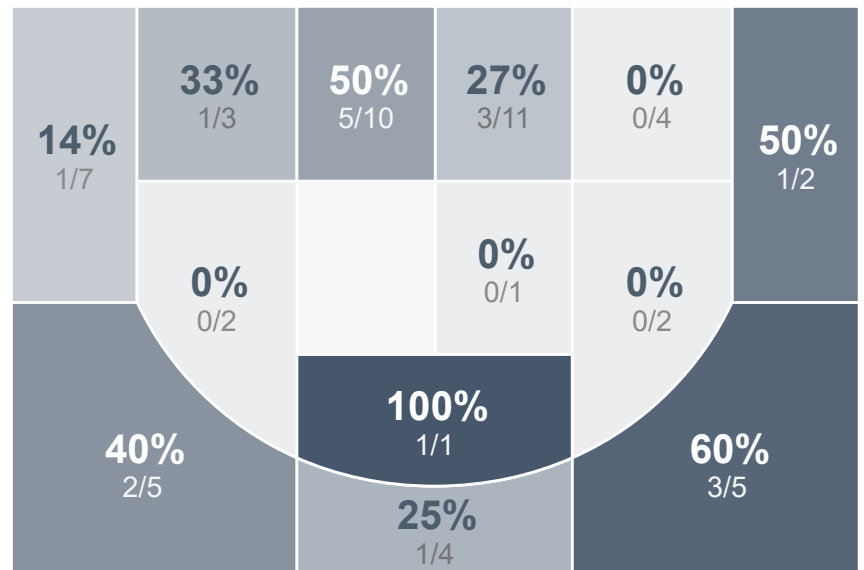

Box Score Report

MHS vs Dickinson - Feb 19, 2021 - W 61-55

Period Stats

Team	1	2	Final
MHS	30	31	61
DHS	23	32	55

Run Graph

Team Stats

	MHS	DHS
Field Goal %	44.9%	31.6%
Effective Field Goal %	53.1%	38.6%
2FG Made/Attempted	14/26	10/34
2FG%	53.8%	29.4%
3FG Made/Attempted	8/23	8/23
3FG%	34.8%	34.8%
FT Made/Attempted	9/15	11/18
Free Throw Percentage	60.0%	61.1%
Points Per Possession	0.94	0.83
Transition Points	5	4
Points Off Turnovers	13	10
Second Chance Points	10	5
Points in the Paint	28	16
Offensive Rebounds	10	15
Defense Rebounds	28	21
Assists	17	11
Deflections	15	5
Steals	7	9
Blocks	5	2
Turnovers	19	16
Personal Fouls	15	15
Charges Taken	0	2

Girls Varsity Basketball

Dickinson