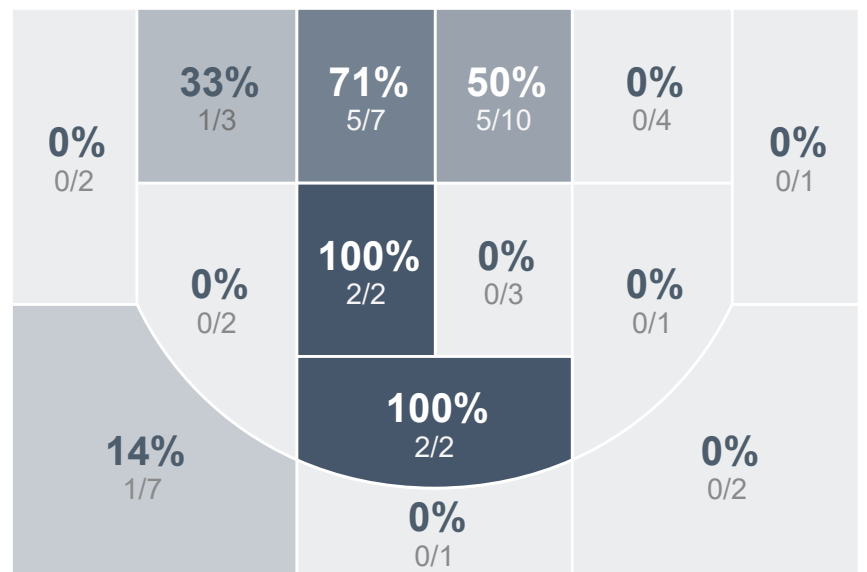

Turtle Mountain High School