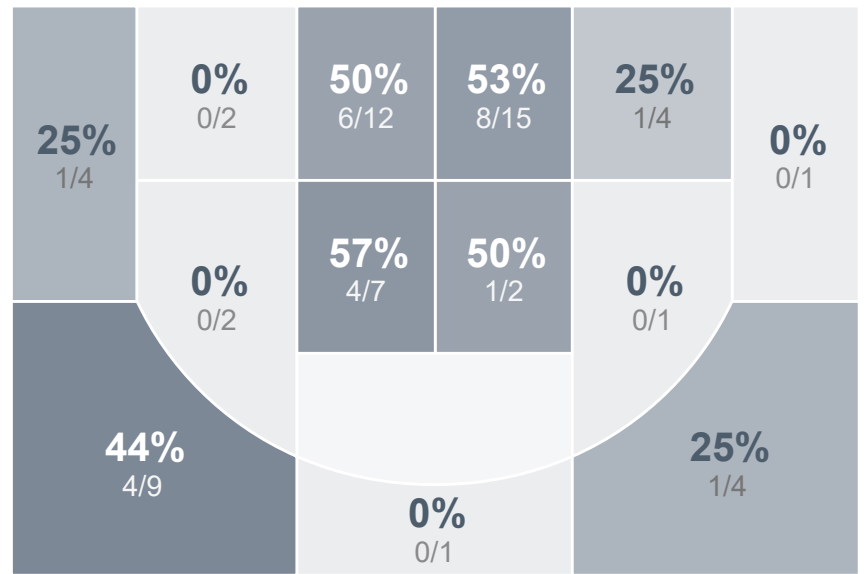

Girls' Varsity Basketball - New