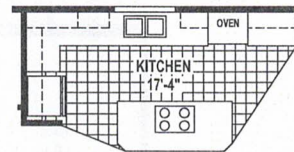

B367CT

70' x 42' - 2,479 SQ. FT. - 3 BEDROOMS - 2 1/2 BATHS

OPTION COOKTOP KITCHEN