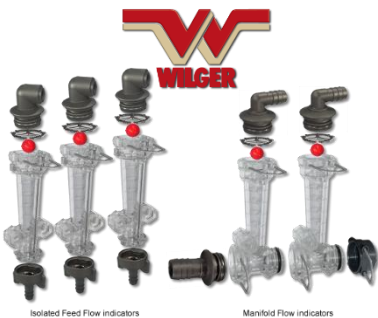

PART #	ROW #	KIT PRICE	KIT WITH FIRMERS	WITH TOTALLY TUBULARS STARTING
SKVRFK-4	4	\$1010.00 SALE	\$1145.00 SALE	\$ 1215.00 SALE
SKVRFK-6	6	\$1100.00 SALE	\$1300.00 SALE	\$ 1410.00 SALE
SKVRFK-8	8	\$1205.00 SALE	\$1490.00 SALE	\$ 1640.00 SALE
SKVRFK-12	12	\$1820.00 SALE	\$2220.00 SALE	\$ 2445.00 SALE
SKVRFK-16	16	\$2245.00 SALE	\$2780.00 SALE	\$ 3075.00 SALE
SKVRFK-24	24	\$2400.00 SALE	\$3210.00 SALE	\$ 3650.00 SALE
SKVR-P	PUMP	5.3GPM	1/2" FMPT	\$ 190.00 SALE
SKVR-C	1 PUMP	CONTROLLER	ONLY	\$ 315.00 SALE
SKVR-10	CABLE	EXTENSION	ONLY	\$ 72.50 SALE
SKVR-20	CABLE	EXTENSION	ONLY	\$ 105.00 SALE
SKVR-BAC	BATTERY	CABLE	ONLY	\$ 55.50 SALE
SKVR-CKIT	UPGRADE KIT FOR VARIABLE CONTROL	\$ 735.00 SALE	-----	-----
SKVRDFK-12	12 ROW *NO RED BALL	\$1275.00 SALE	\$1695.00 SALE	-----
SKVRDFK-24	24 ROW DRILL *NO RED BALL	\$1405.00 SALE	\$2235.00 SALE	-----
SKVR-LS	LIFT SWITCH KIT	\$175.00 SALE	-----	-----

CUSTOM KITS AVAILABLE UPON REQUEST!

WILGER FLOW INDICATORS

PART #	# ROWS	TYPE	IN/OUT TYPE	PRICE EA.
20460 4 VO	4	MANIFOLD	1/2-1" / 1/4-3/4"	\$ 99.00 SALE
20460 6 VO	6	MANIFOLD	1/2-1" / 1/4-3/4"	\$ 155.00 SALE
20460 8 VO	8	MANIFOLD	1/2-1" / 1/4-3/4"	\$ 210.00 SALE
20480 1VO	1	ISOLATED	1/4, 3/8", 1/2"	\$ 24.00 SALE
20480 4VO	4	ISOLATED	1/4, 3/8", 1/2"	\$ 95.00 SALE
20480 6VO	6	ISOLATED	1/4, 3/8", 1/2"	\$ 145.00 SALE
204-VOB	16	S.S. MTG. BAR	ALL	\$ 75.50 SALE

*PLEASE SPECIFY INLET AND OUTLET SZE WHEN ORDERING!
*DOES NOT INCLUDE MOUNTING BAR!

Seeing Is Knowing

A glance is all it takes to know if the correct amount of liquid is flowing to your spray nozzles or planter openers. When the liquid is flowing equally the balls hover at the same level:
If a ball drops (relatively to the others), the flow is blocked or restricted.
If the ball is rising higher (relatively to the others), the flow is too high, due to a leaking outlet or hose.