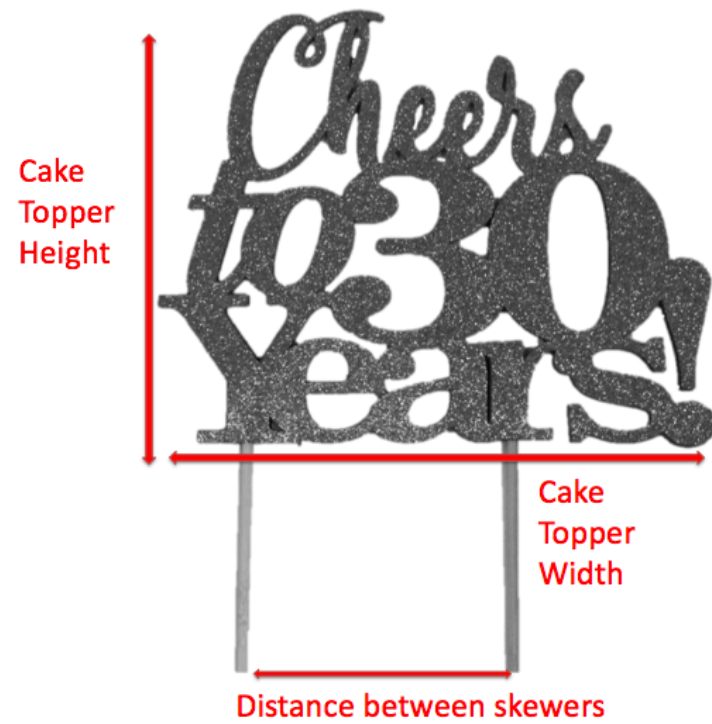

# CHEERS TO 30 YEARS!

Cake Topper Code	Cake Topper Width	Cake Topper Height	Distance Between Skewers	Recommendations
6x5	6 in	5 in	Less than 3in <i>*skewers height is 4in</i>	Ideal for 6in to 8in diameter cakes
8x6	8 in	6 in	Less than 4in <i>*skewers height is 4in</i>	Ideal for 9in diameter cakes
9x7	9 in	7 in	Around 4in <i>*skewers height is 3in</i>	Ideal for 10in diameter cakes
10x8	10 in	8 in	distance between 1 <sup>st</sup> & 3 <sup>rd</sup> skewer is less than 5in <i>*skewers height is 3in</i>	Ideal for 11in diameter cakes
11x9	11 in	9 in	distance between 1 <sup>st</sup> & 3 <sup>rd</sup> skewer is around 5in <i>*skewers height is 3in</i>	Ideal for 12in (or more) diameter cakes