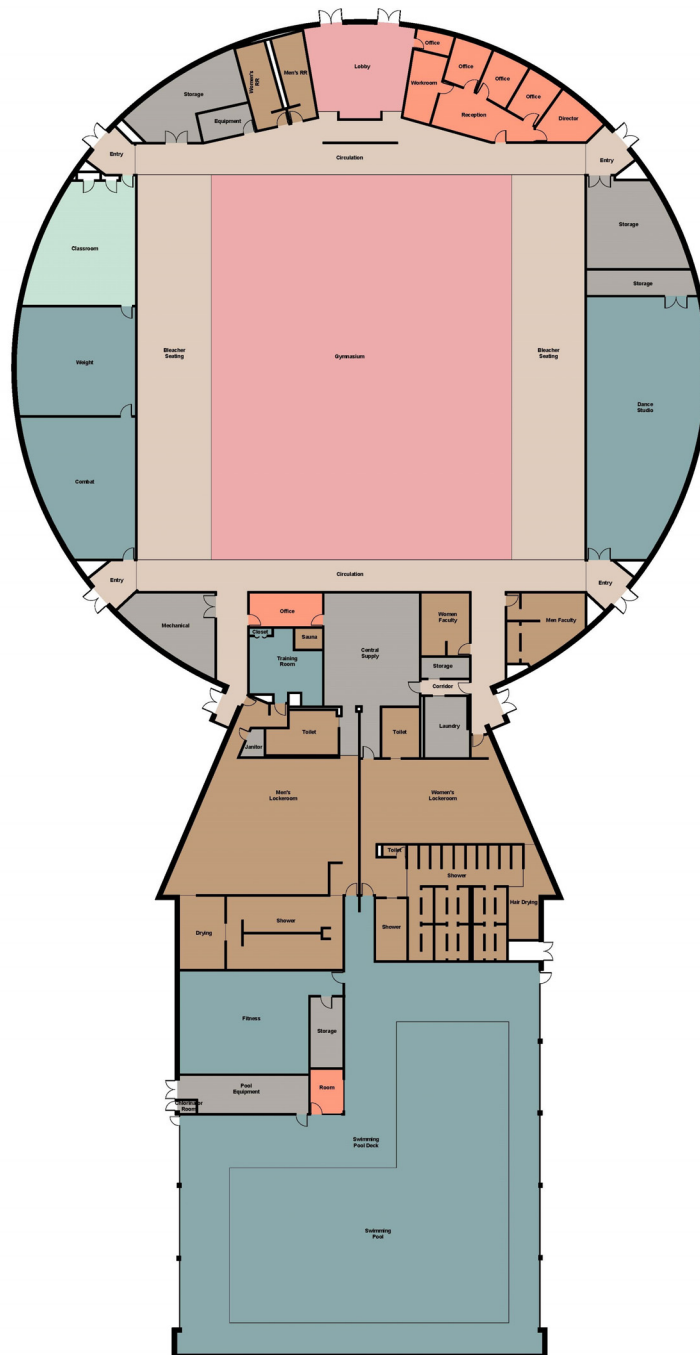

## Department Legend

- Open Programming
- General Classroom
- General Lab
- Admin. / Offices/ Conference Rooms
- Specialty Labs
- Specialty Classroom
- Auditorium / Large Gathering
- Food Prep./ Vending/ Catering
- Student Gathering
- Circulation / Gen. Gathering / Vert. Circ.
- Bathrooms / Lockerrooms/ Facilities
- Support / Mech. / IDF. Janitorial

Floor Plan