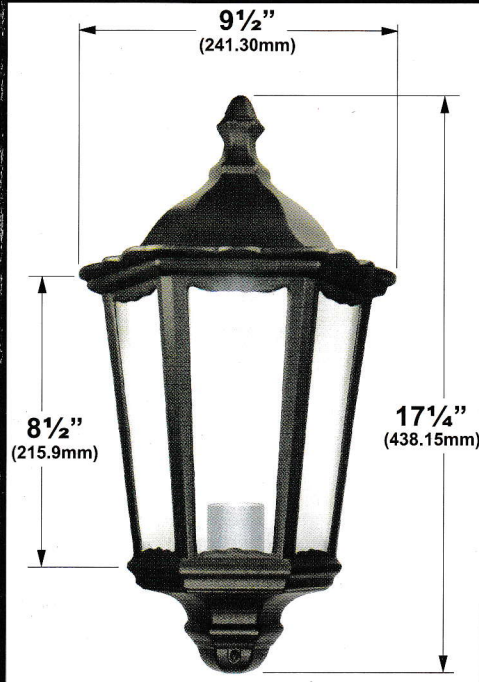

AMCO DIE-CAST ALUMINUM CASTLE LANTERN (WALL TYPE)

AVAILABLE COLOR : **BLACK**

MODEL NO.
AP-4811

MODEL NO.
AP-4814

MODEL NO.
AP-4813

AMCO DIE-CAST ALUMINUM CASTLE LANTERN

AVAILABLE COLOR : **BLACK**

MODEL NO.
AP-5174

MODEL NO.
AP-5204