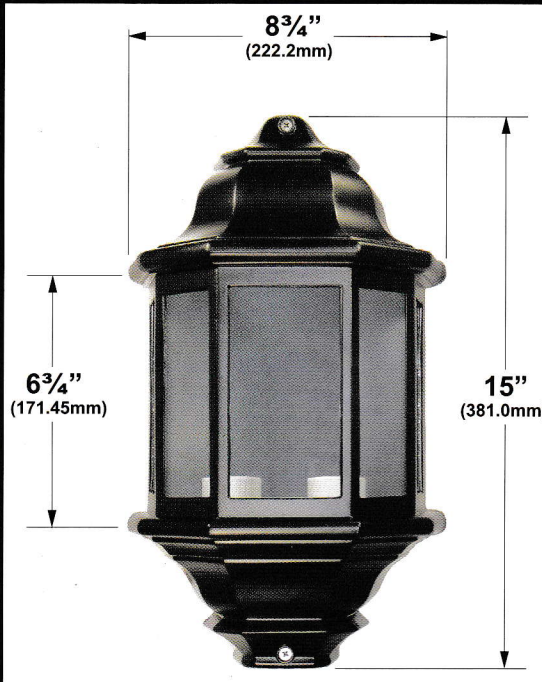

AMCO DIE-CAST ALUMINUM CASTLE LANTERN (WALL TYPE)

AVAILABLE COLOR : **BLACK**

MODEL NO.
AP-4811

MODEL NO.
AP-4814

MODEL NO.
AP-4813

AMCO DIE-CAST ALUMINUM CASTLE LANTERN

AVAILABLE COLOR : **BLACK**

MODEL NO.
AP-5174

MODEL NO.
AP-5204