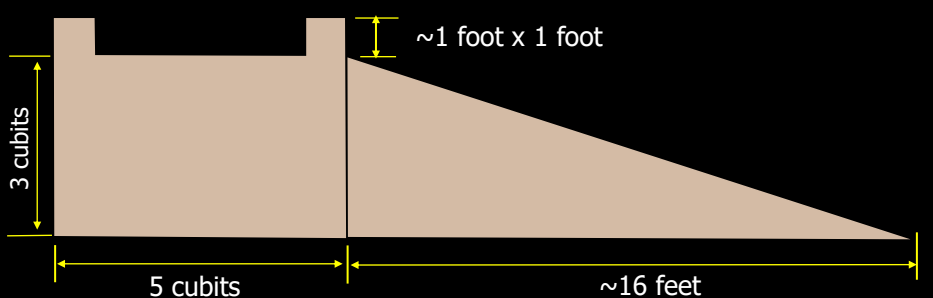

3rd TEMPLE POSSIBLE LAYOUT

ALTAR OF SACRIFICE

DEC 10, 2018

3RD TEMPLE?

3-4 Year-Old Red Heifer
2018 + 1 Sabbath Cycle

ALTAR

Tony Badillo
TempleSecrets.info

2025?