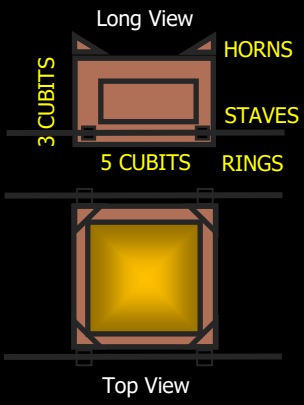

THE TEMPLE MAN

BASED ON THE ANTHROPOMORPHIC ATTRIBUTES OF THE BODY ON EARTH AS IT IS IN HEAVEN

METALS OF THE MAN

HOUSE OF YHVH PHI RATIO PROPORTIONS

Jerusalem, Israel
Based on the Temple of Solomon

AntiChrist
MERCY SEAT

ARK OF THE COVENANT
(Ark's design by Wyatt's eyewitness)

TURBAN

HEAD

NECK

TORSO

ABDAMON

TESTICLES

LEGS

3rd TEMPLE POSSIBLE LAYOUT

ALTAR OF SACRIFICE

DEC 10, 2018

3RD TEMPLE?

3-4 Year-Old Red Heifer
2018 + 1 Sabbath Cycle

ALTAR

Tony Badillo
TempleSecrets.info

2025?