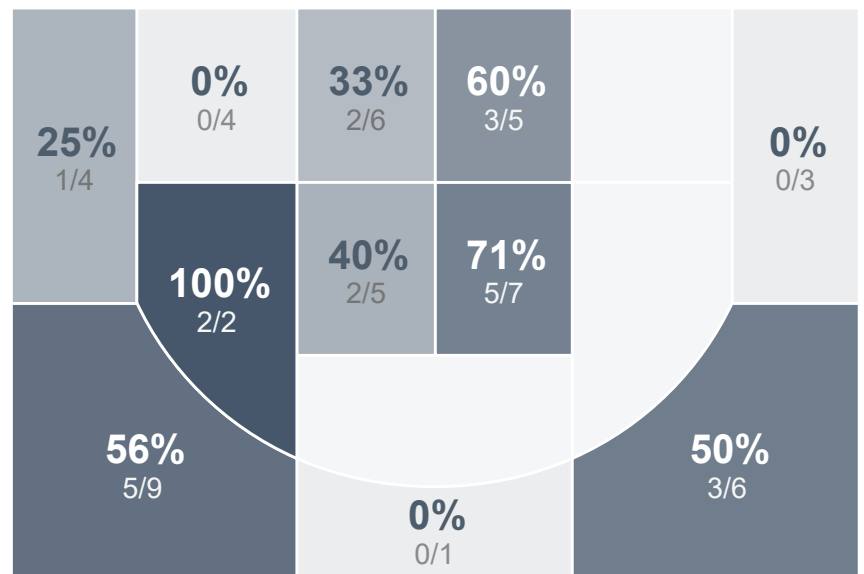

Girls' Varsity Basketball