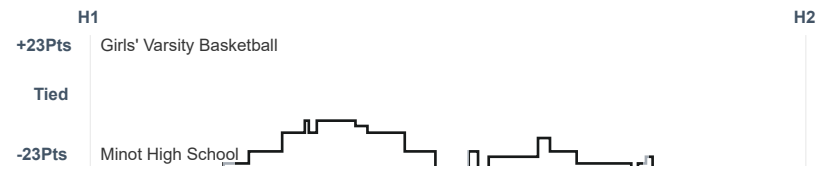

Box Score Report

WHS @ Minot - Jan 19, 2020 - L 61-76

Period Stats

Team	1	2	Final
WHS	34	27	61
MHS	38	38	76

Run Graph

Team Stats

	WHS	MHS
Field Goal %	44.2%	47.3%
Effective Field Goal %	52.9%	51.8%
2FG Made/Attempted	14/29	21/37
2FG%	48.3%	56.8%
3FG Made/Attempted	9/23	5/18
3FG%	39.1%	27.8%
FT Made/Attempted	6/7	19/25
Free Throw Percentage	85.7%	76.0%
Points Per Possession	0.84	1.10
Transition Points	4	10
Points Off Turnovers	20	35
Second Chance Points	25	16
Points in the Paint	24	32
Offensive Rebounds	13	13
Defense Rebounds	19	16
Assists	11	15
Deflections	5	12
Steals	9	16
Blocks	1	1
Turnovers	30	15
Personal Fouls	23	13
Charges Taken	0	1