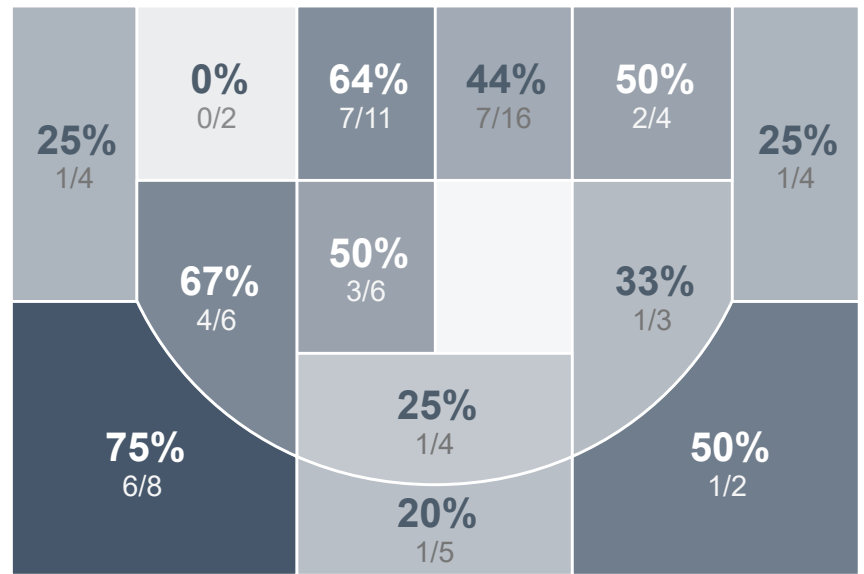

Box Score Report

BHS vs Turtle Mountain - Jan 14, 2023 - W 100-59

Period Stats

Team	1	2	Final
BHS	47	53	100
TMHS	22	37	59

Run Graph

Team Stats

	BHS	TMHS
Field Goal %	46.7%	33.9%
Effective Field Goal %	53.3%	37.1%
2FG Made/Attempted	25/52	17/52
2FG%	48.1%	32.7%
3FG Made/Attempted	10/23	4/10
3FG%	43.5%	40.0%
FT Made/Attempted	20/21	13/21
Free Throw Percentage	95.2%	61.9%
Points Per Possession	1.27	0.76
Transition Points	18	0
Points Off Turnovers	28	9
Second Chance Points	16	14
Points in the Paint	34	30
Offensive Rebounds	16	16
Defense Rebounds	26	21
Assists	22	13
Deflections	14	7
Steals	16	7
Blocks	4	1
Turnovers	10	22
Personal Fouls	21	20
Charges Taken	0	0

Girls Varsity Basketball

Turtle Mountain High School