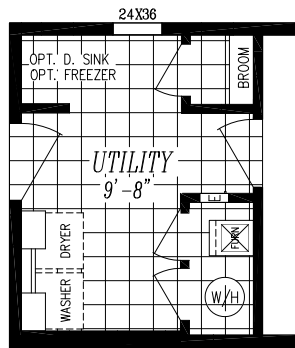

9602-S MAJESTIC

26'-8" x 68'-0"
 APPROX. 1,792 SQ. FT.

OPT. STORAGE I.P.O. 1/2 BATH

OPT. 48x72 TILE SHWR.