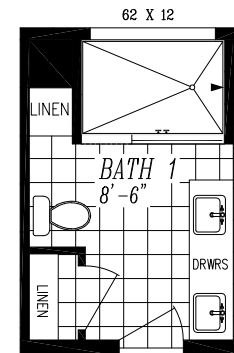

9602-S MAJESTIC

26'-8" x 68'-0"
 APPROX. 1,792 SQ. FT.

OPT. STORAGE I.P.O. 1/2 BATH

OPT. 48x72 TILE SHWR.