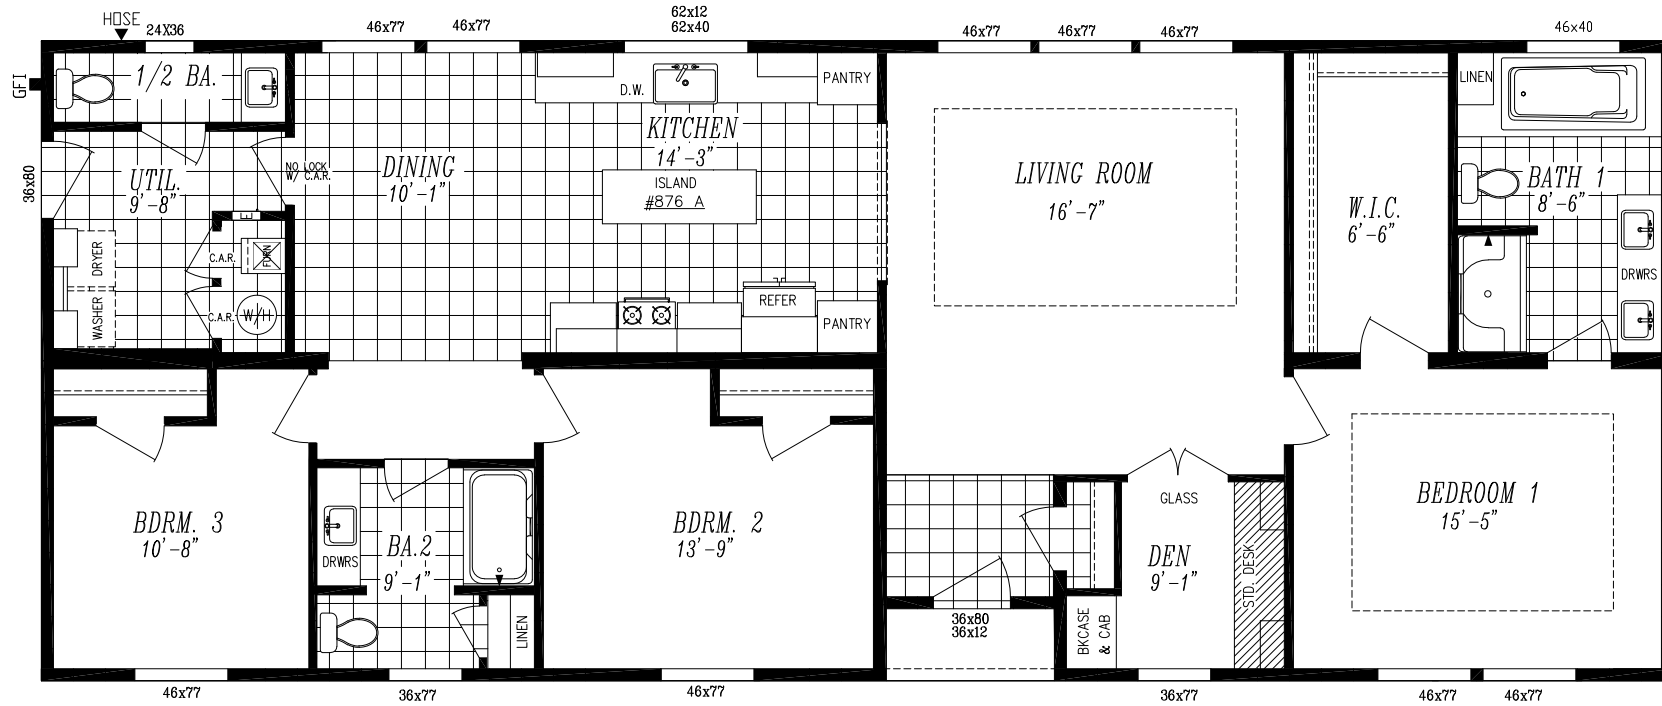

9602-S MAJESTIC

26'-8" x 68'-0"
 APPROX. 1,792 SQ. FT.

OPT. STORAGE I.P.O. 1/2 BATH

OPT. 48x72 TILE SHWR.