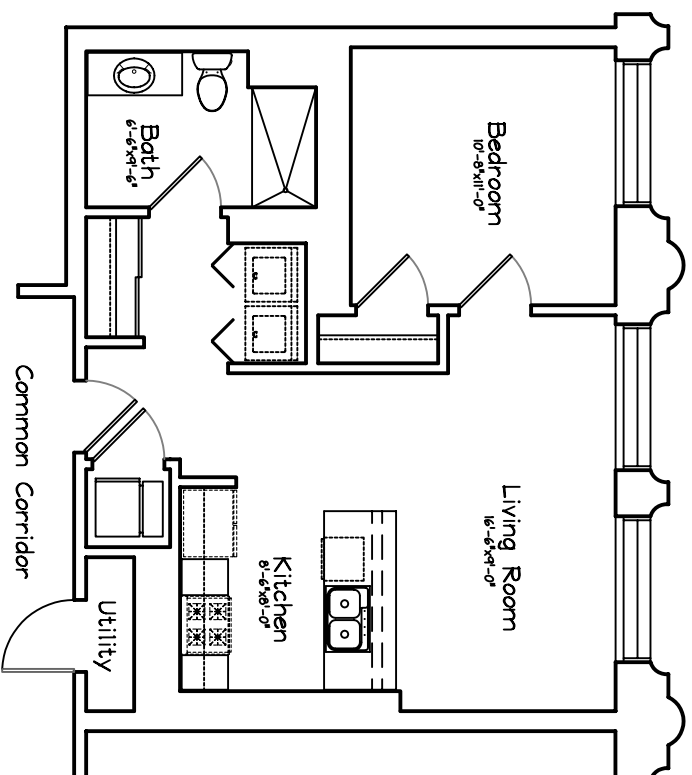

PLANKINTON LOFT APARTMENTS - 4th FLOOR

Western View

Unit #445 = 615 sq ft
One Bedroom, 1 Bath

Scale : 1/8" = 1'-0"

Square Footage taken from center of corridor/party walls
to exterior of furred walls.