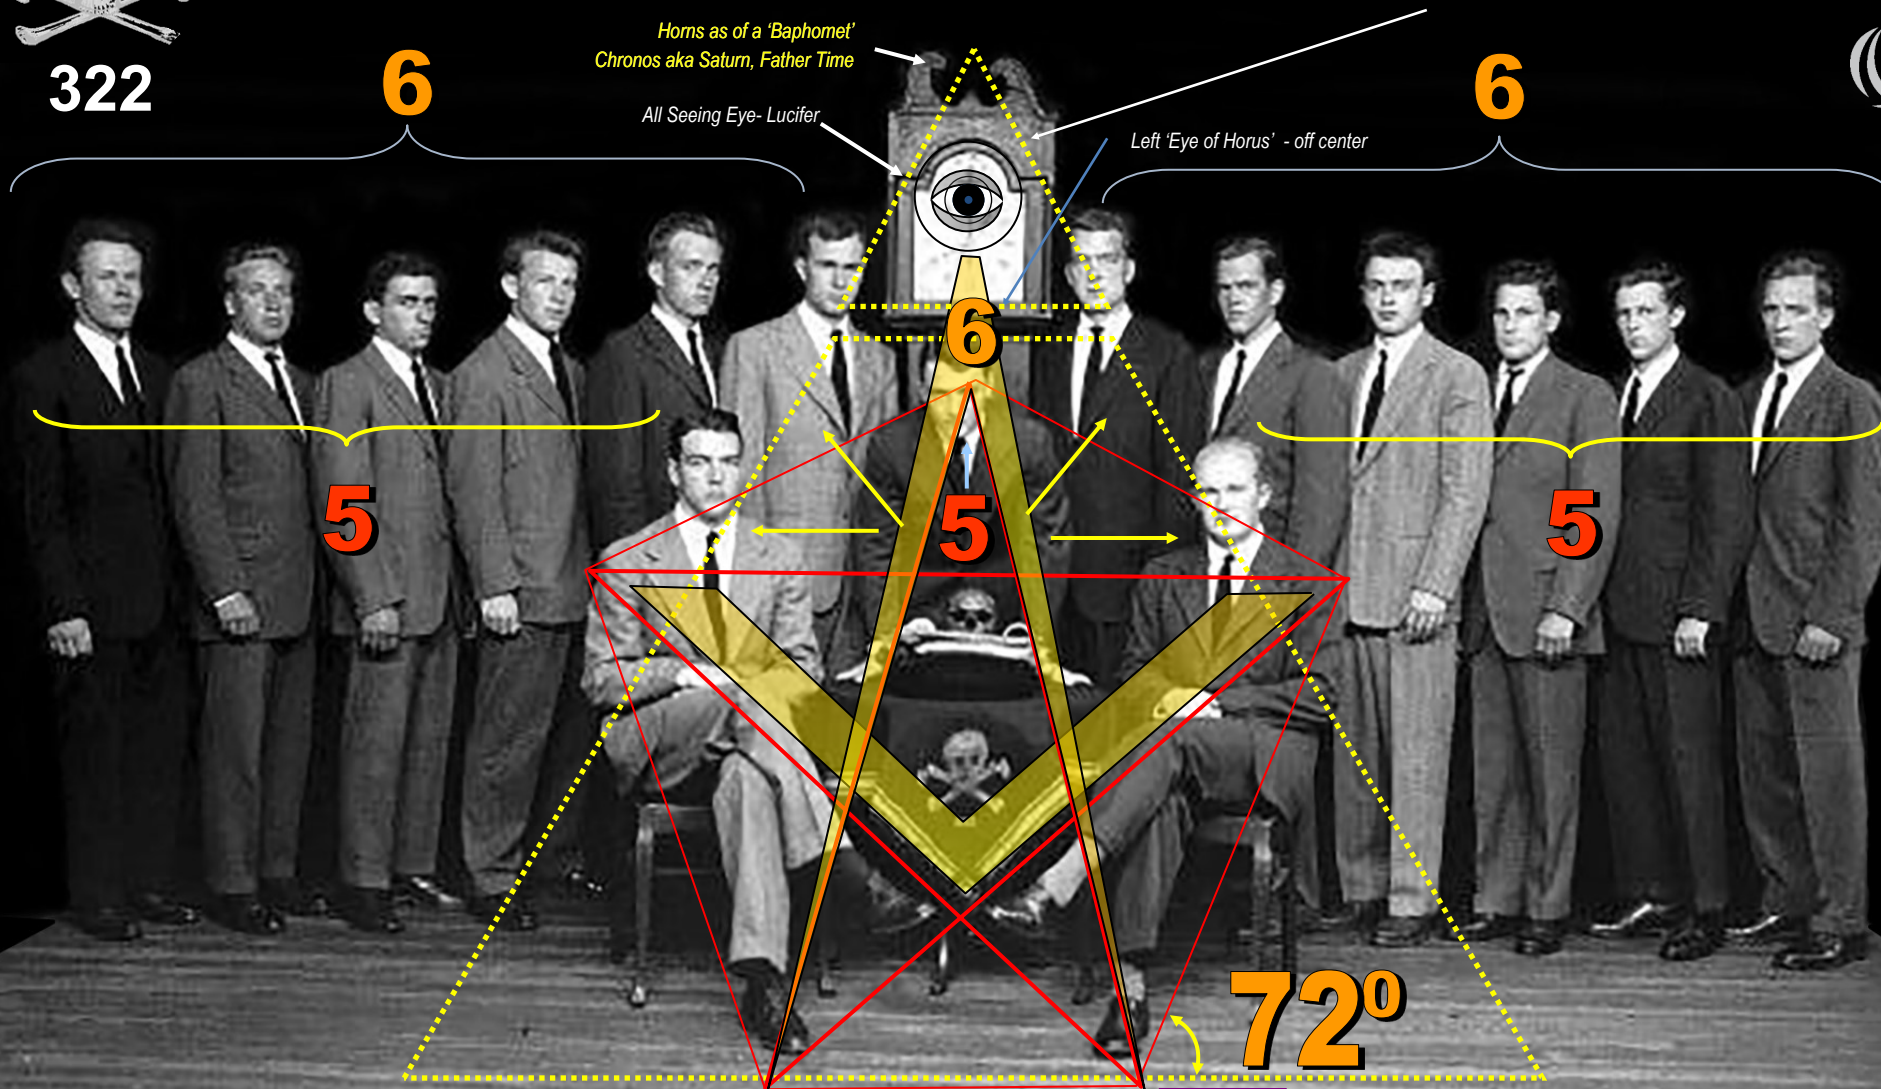

THE LIGHT BEARER

Eye of Horus - 'Light Bearer', The Shining One. His devotees ascribe to him true 'name' as YHWH backwards. To some, he is a 'good' Force but that may be used for evil.

Hermaphrodite Male-Female

Fallen Angel
Cast out of Heaven

Caduceus of Mercury
Sexual Power-Drive
The true debased beastly nature of lust desire

Union of Opposites
'As above, So Below'

322

6

Horns as of a 'Baphomet'
Chronos aka Saturn, Father Time

All Seeing Eye- Lucifer

Left 'Eye of Horus' - off center

6

CULTS OF DEATH & DESTRUCTION

At the center of lodges is the 5 Pointed Pentagram. It is said to represent the *Blazing Star* Sirius—which in the occult is synonymous with Lucifer or Satan or as Jesus Christ described them as Synagogues of Satan. It is also known to represent the *5 Chambers of Hell* or the Abyss where the Fallen Angels that Rebelled against God were sentence for judgment.

Others ascribe an 'alien' connection is that according the 'angelic' being, the stars denote the planets from which they 'left their first station' and came down to Earth. This is corroborated in such literature as the *Book of Enoch* in which Angels descended on Mt. Hermon. The skull is a mockery of Mt. Calvary where Jesus Christ died and paid for the sins of Humanity.