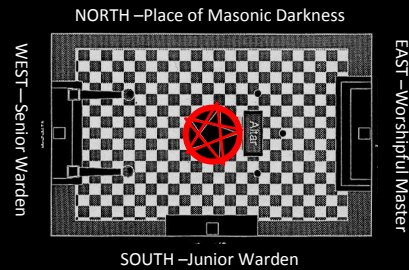

BAPHOMET

Also known as the Goat of Mendes came from Eliphas Levi. It is but 1 of the many underlying illustrations of what they venerate. The Luciferians assert that the 'One' & True 'God' - is Lucifer. Albert Pike in *Morals and Dogmas*, p.821 stated plainly that Lucifer is the source of light, not Jesus Christ. It is interesting that the very monogram of the wording for 'Allah' in Arabic seems to appear to be somewhat in the same configuration of the idol of Baphomet.

THE LIGHT BEARER

Eye of Horus - 'Light Bearer', The Shining One. His devotees ascribe to him true 'name' as YHWH backwards. To some, he is a 'good' Force but that may be used for evil.

Hermaphrodite Male-Female

Fallen Angel
Cast out of Heaven

Caduceus of Mercury
Sexual Power-Drive
The true debased beastly nature of lust desire

Union of Opposites
'As above, So Below'