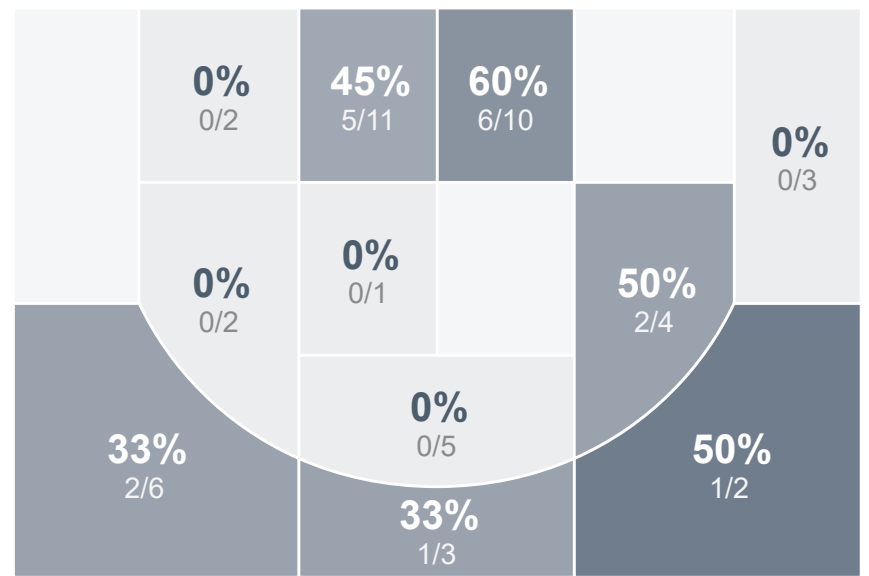

Girls' Varsity Basketball