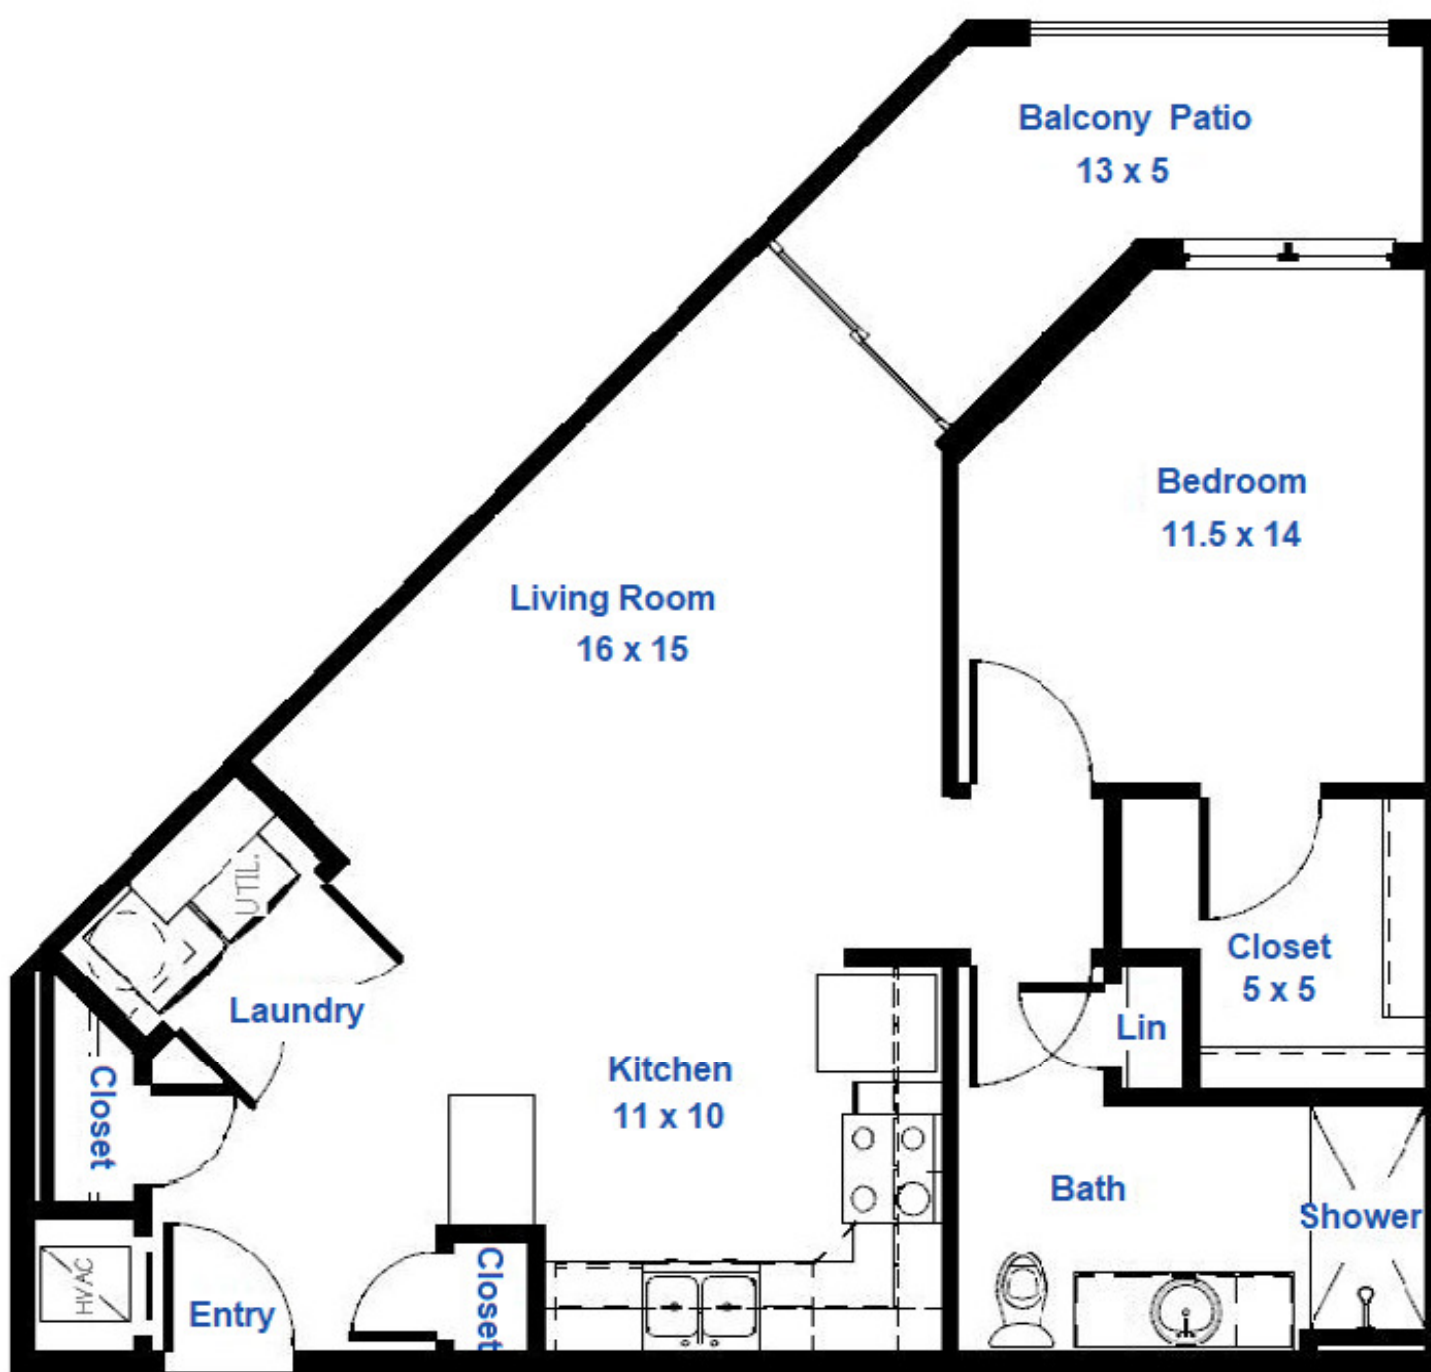

Unit Type A2

1 Bedroom
1 Bath

805 Sq. Ft.

Dimensions and square footage are averages and will vary by location

LEGACY SENIOR
RESIDENCES

Round Rock, Texas
University Blvd.

512-244-5970

www.legacysenior.com

Unit Type A3

1 Bedroom
1 Bath

712 Sq. Ft.

Dimensions and square footage are averages and will vary by location

LEGACY SENIOR
RESIDENCES

Round Rock, Texas
University Blvd.

512-244-5970

www.legacysenior.com

Unit Type A1

1 Bedroom
1 Bath

742 Sq. Ft.

Dimensions and square footage are averages and will vary by location

LEGACY SENIOR
RESIDENCES

Round Rock, Texas
University Blvd.

512-244-5970

www.legacysenior.com