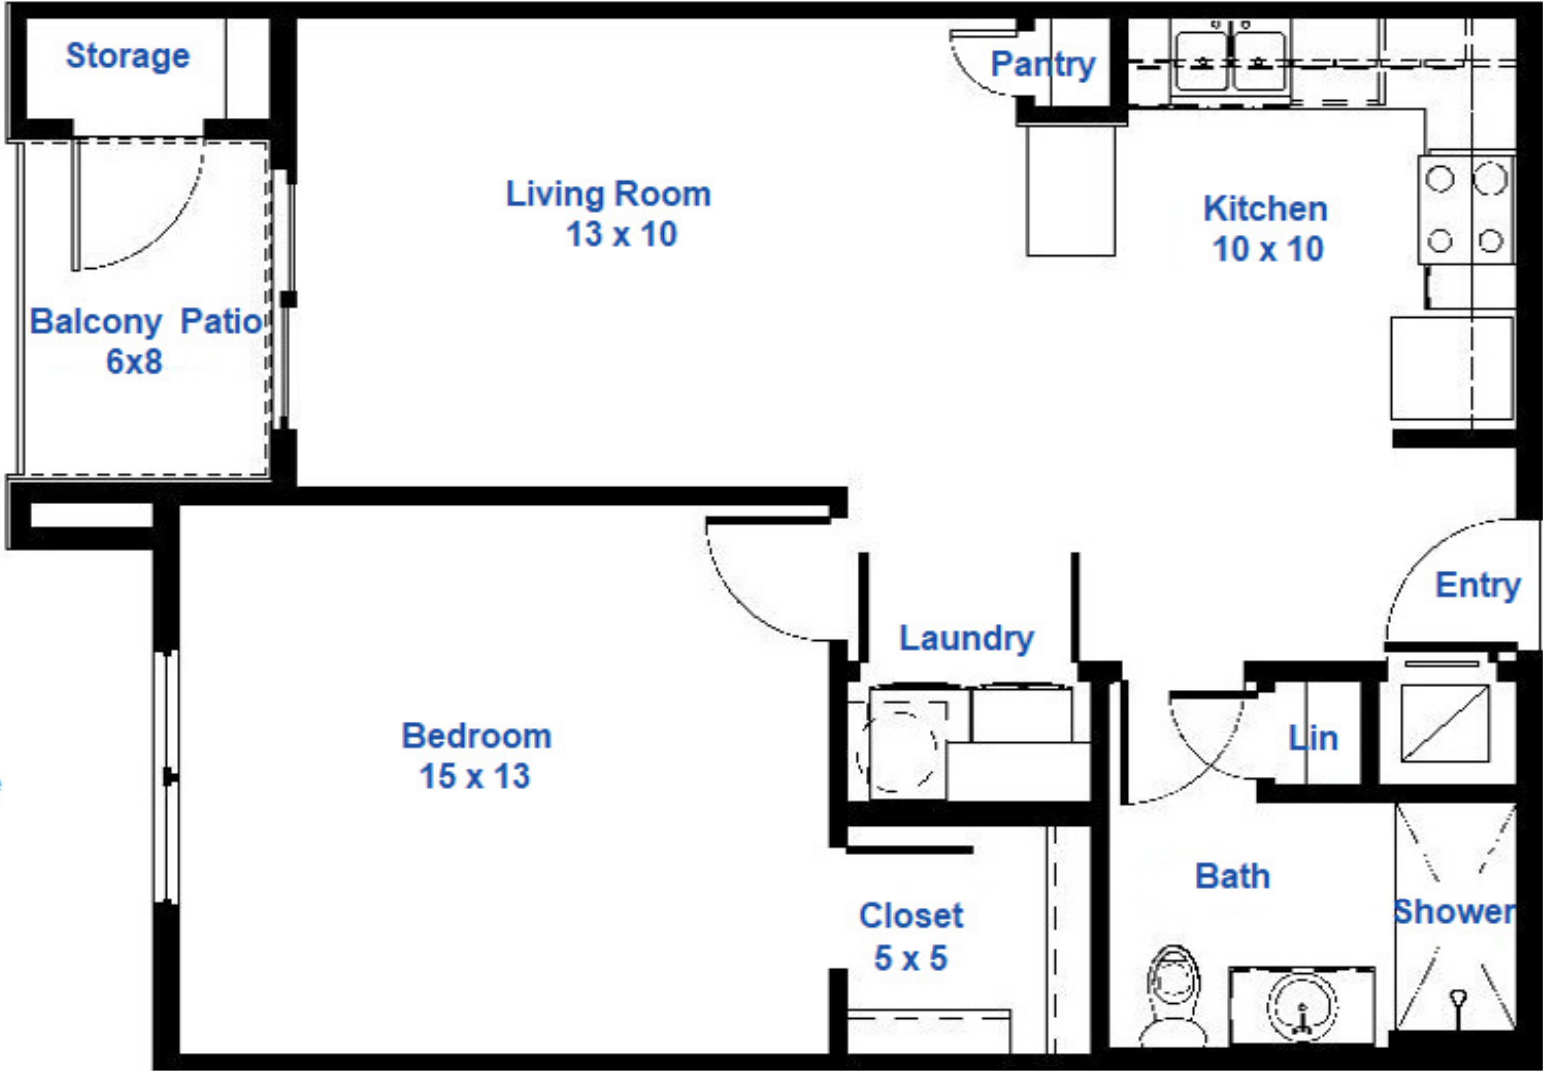

Unit Type A2

1 Bedroom
1 Bath

805 Sq. Ft.

Dimensions and square footage are averages and will vary by location

LEGACY SENIOR
RESIDENCES

Round Rock, Texas
University Blvd.

512-244-5970

www.legacysenior.com

Unit Type A3

1 Bedroom
1 Bath

712 Sq. Ft.

Dimensions and square footage are averages and will vary by location

LEGACY SENIOR
RESIDENCES

Round Rock, Texas
University Blvd.

512-244-5970

www.legacysenior.com

Unit Type A1

1 Bedroom
1 Bath

742 Sq. Ft.

Dimensions and square footage are averages and will vary by location

LEGACY SENIOR
RESIDENCES

Round Rock, Texas
University Blvd.

512-244-5970

www.legacysenior.com