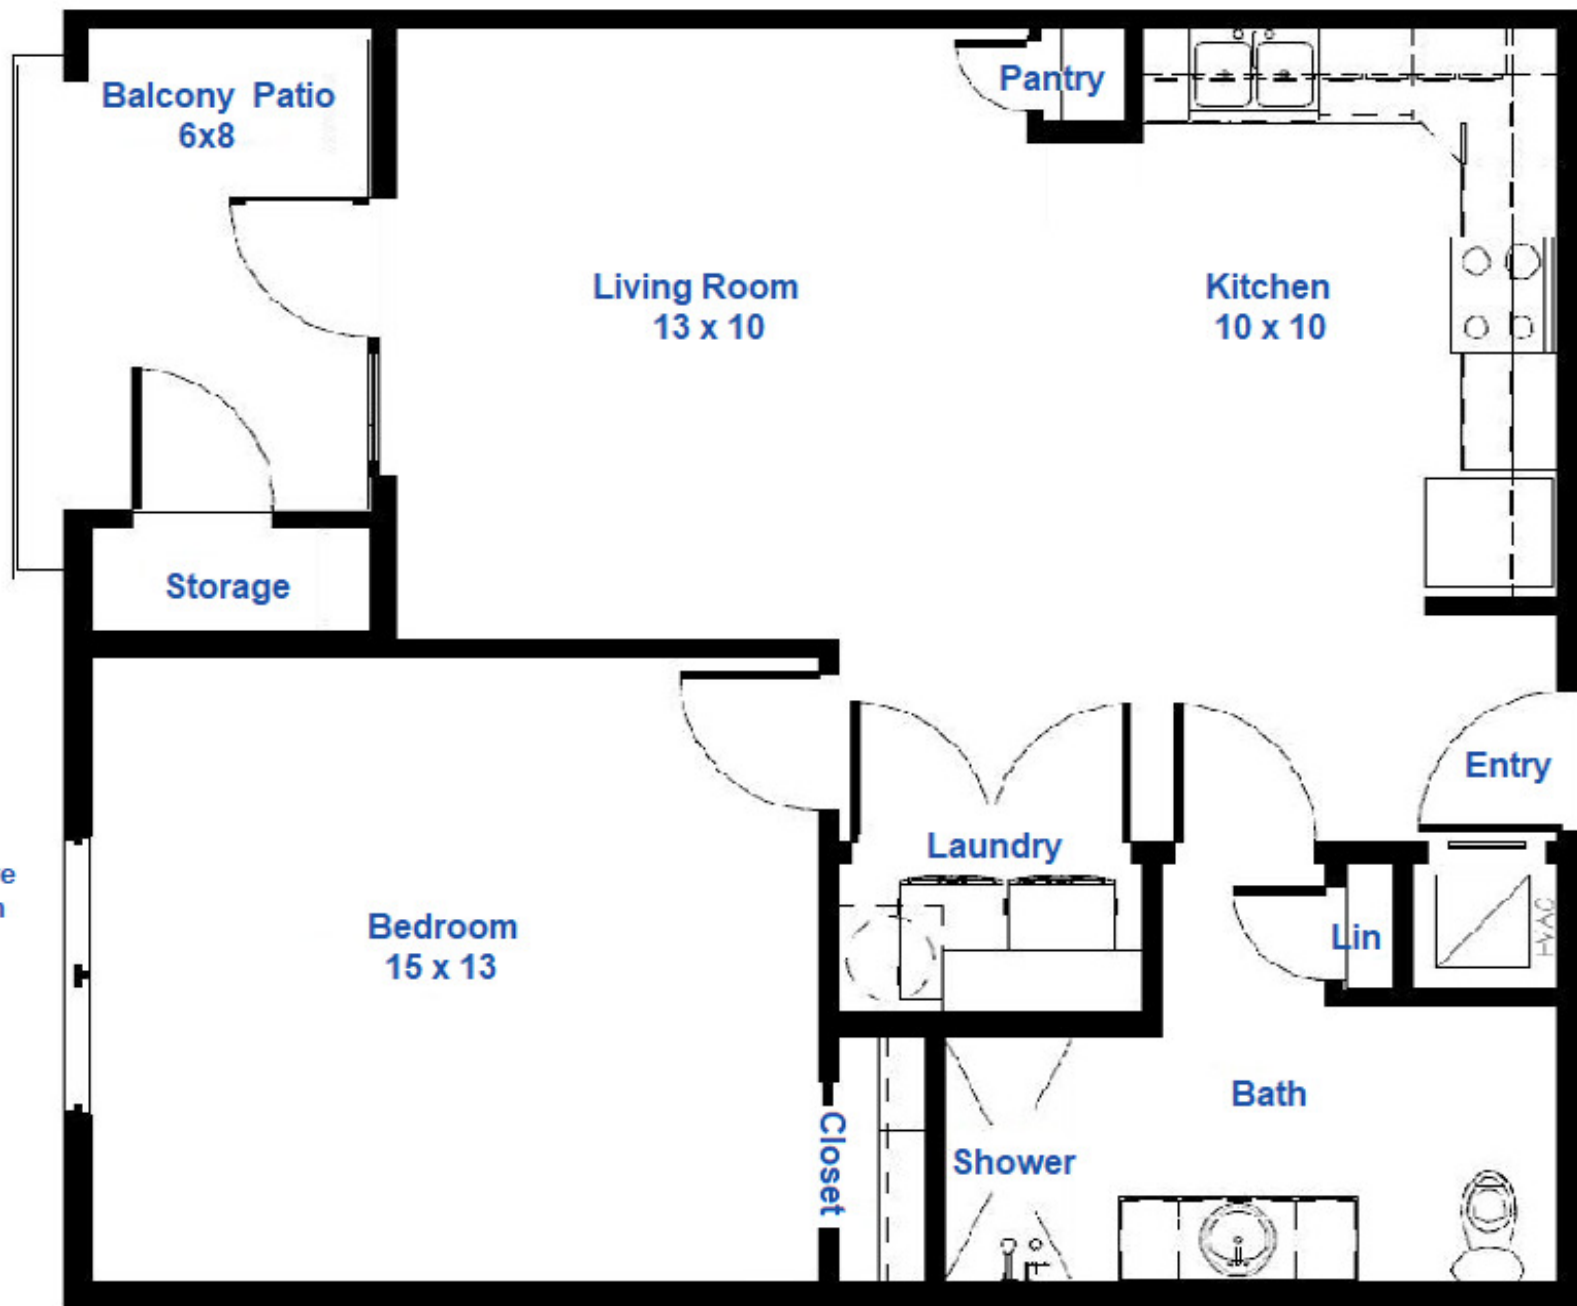

Unit Type A2

1 Bedroom
1 Bath

805 Sq. Ft.

Dimensions and square footage are averages and will vary by location

LEGACY SENIOR
RESIDENCES

Round Rock, Texas
University Blvd.

512-244-5970

www.legacysenior.com

Unit Type A3

1 Bedroom
1 Bath

712 Sq. Ft.

Dimensions and square footage are averages and will vary by location

LEGACY SENIOR
RESIDENCES

Round Rock, Texas
University Blvd.

512-244-5970

www.legacysenior.com

Unit Type A1

1 Bedroom
1 Bath

742 Sq. Ft.

Dimensions and square footage are averages and will vary by location

LEGACY SENIOR
RESIDENCES

Round Rock, Texas
University Blvd.

512-244-5970

www.legacysenior.com