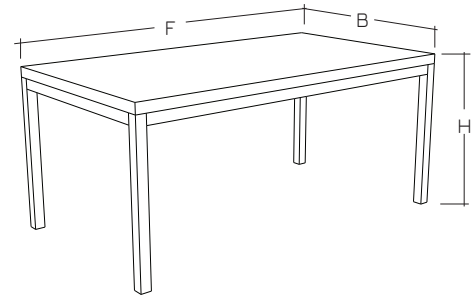

Tables

TECHNICAL SPECIFICATIONS

- 3 models offered with the following configurations :
  - 24" x 24" side table
  - 26" x 26" side table
  - 20" x 36" coffee table
- Frames made of round metal tubing (1" Ø, 16 gauge) available in many finishes
- Tops made of particle board or plywood (5/8") with choice of high pressure laminate finishes

TM242418 - C2418

B : 24"
F : 24"
H : 18"

TM262618 - C2618

B : 26"
F : 26"
H : 18"