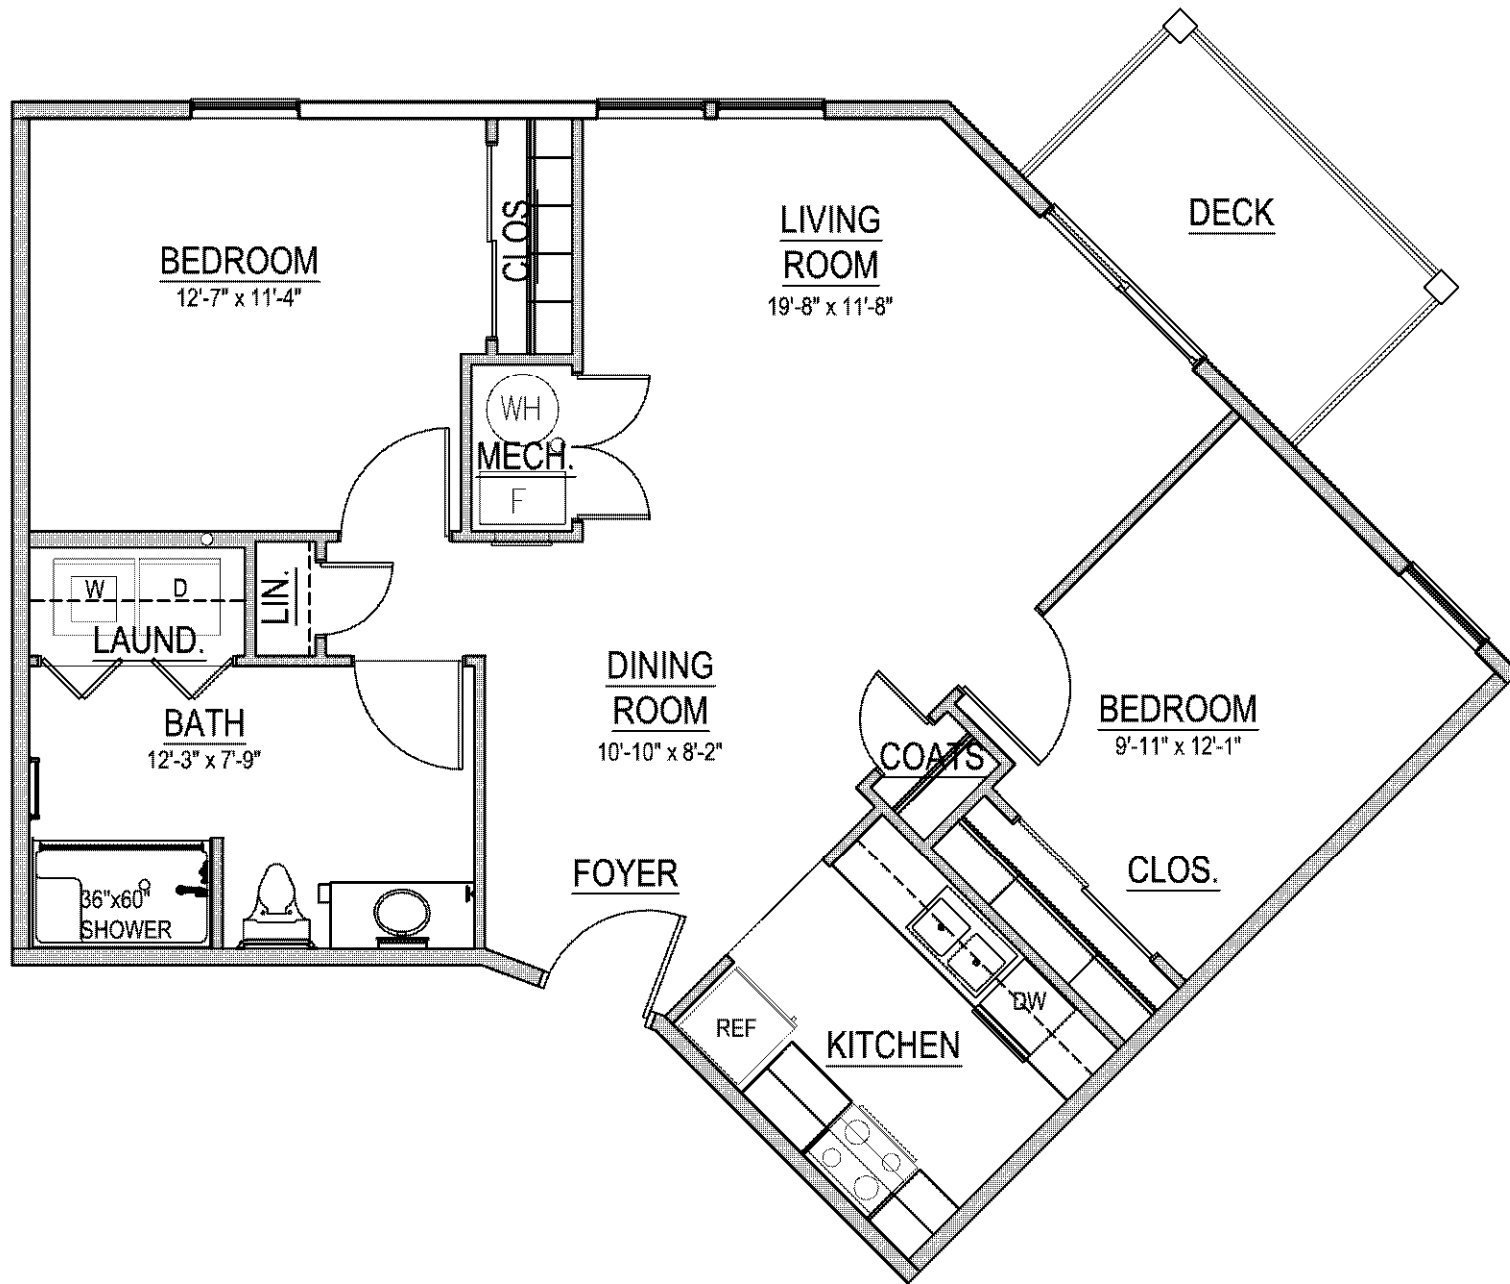

1-BEDROOM HANDICAP UNIT PLAN

NO SCALE:

APPROXIMATE: 145 square feet

1-BEDROOM UNIT PLAN

NO SCALE:

APPROXIMATE: 745 square feet

LEGACY SENIOR APARTMENTS - BASEHOR, KANSAS
 UNITS: 101, 107, 111, 112, 201, 202, 210, 211, 214, 215
 301, 302, 310, 311, 314 & 315

2-BEDROOM HANDICAP UNIT PLAN

NO SCALE:

APPROXIMATE: 886 square feet

2-BEDROOM UNIT PLAN

NO SCALE:

APPROXIMATE: 886 square feet

LEGACY SENIOR APARTMENTS - BASEHOR, KANSAS
 UNITS: 104, 105, 106, 109 & 110, 203, 204, 208, 209, 303,
 304, 308 & 309

2-BEDROOM UNIT PLAN

NO SCALE:

APPROXIMATE: 915 square feet

2-BEDROOM UNIT PLAN

NO SCALE:

APPROXIMATE: 886 square feet