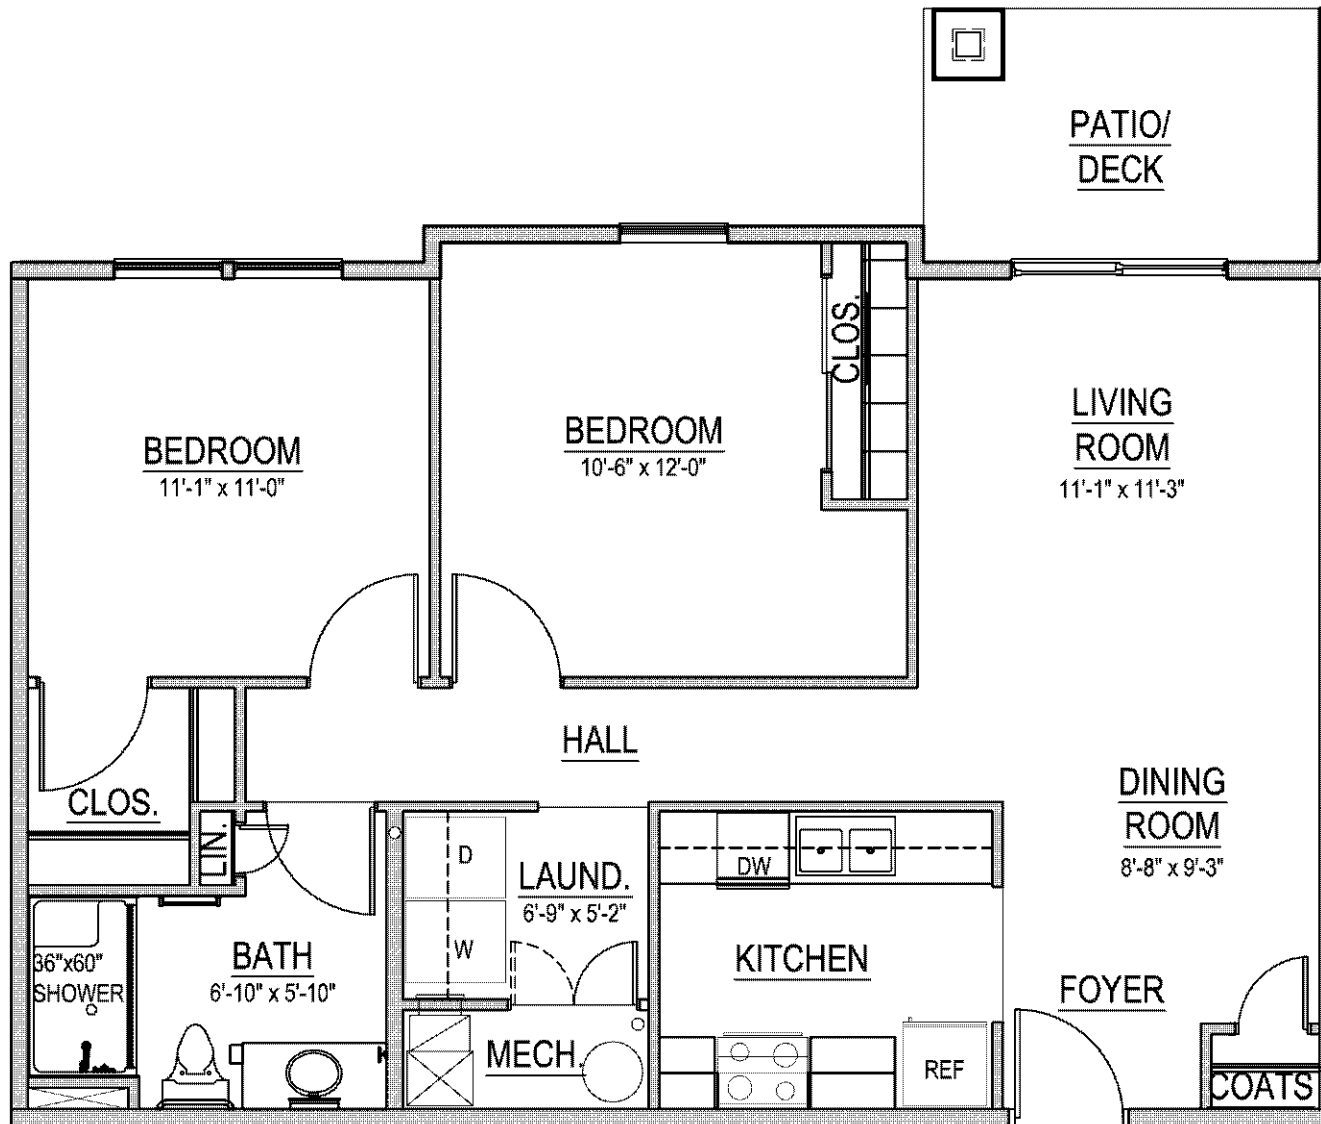

1-BEDROOM HANDICAP UNIT PLAN

NO SCALE:

APPROXIMATE: 145 square feet

1-BEDROOM UNIT PLAN

NO SCALE:

APPROXIMATE: 745 square feet

LEGACY SENIOR APARTMENTS - BASEHOR, KANSAS
 UNITS: 101, 107, 111, 112, 201, 202, 210, 211, 214, 215
 301, 302, 310, 311, 314 & 315

2-BEDROOM HANDICAP UNIT PLAN

NO SCALE:

APPROXIMATE: 886 square feet

2-BEDROOM UNIT PLAN

NO SCALE:

APPROXIMATE: 886 square feet

LEGACY SENIOR APARTMENTS - BASEHOR, KANSAS
 UNITS: 104, 105, 106, 109 & 110, 203, 204, 208, 209, 303,
 304, 308 & 309

2-BEDROOM UNIT PLAN

NO SCALE:

APPROXIMATE: 915 square feet

2-BEDROOM UNIT PLAN

NO SCALE:

APPROXIMATE: 886 square feet