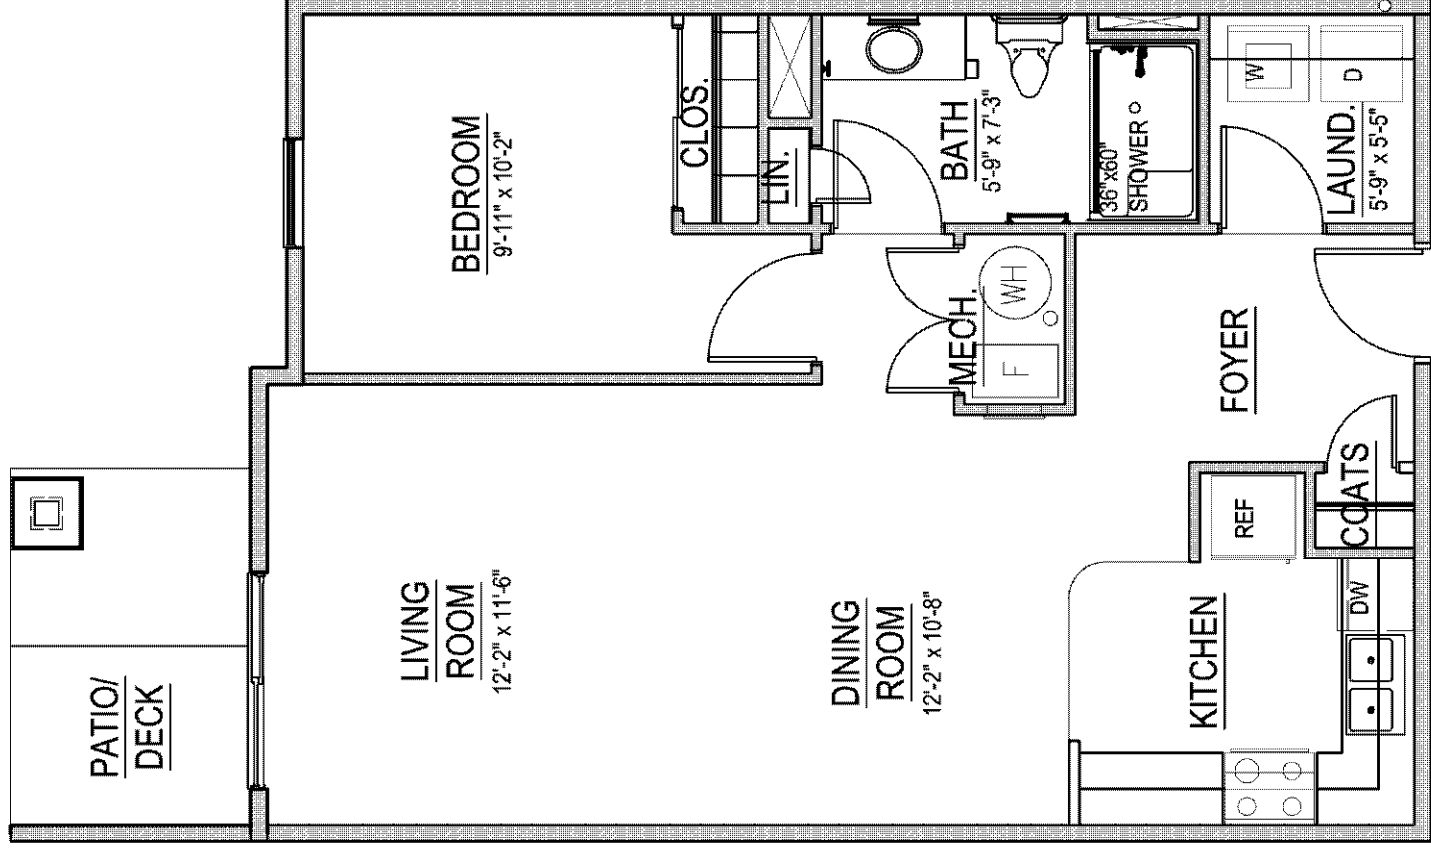

1-BEDROOM HANDICAP UNIT PLAN

NO SCALE:

APPROXIMATE: 145 square feet

1-BEDROOM UNIT PLAN

NO SCALE:

APPROXIMATE: 745 square feet

LEGACY SENIOR APARTMENTS - BASEHOR, KANSAS
 UNITS: 101, 107, 111, 112, 201, 202, 210, 211, 214, 215
 301, 302, 310, 311, 314 & 315

2-BEDROOM HANDICAP UNIT PLAN

NO SCALE:

APPROXIMATE: 886 square feet

2-BEDROOM UNIT PLAN

NO SCALE:

APPROXIMATE: 886 square feet

LEGACY SENIOR APARTMENTS - BASEHOR, KANSAS
 UNITS: 104, 105, 106, 109 & 110, 203, 204, 208, 209, 303,
 304, 308 & 309

2-BEDROOM UNIT PLAN

NO SCALE:

APPROXIMATE: 915 square feet

2-BEDROOM UNIT PLAN

NO SCALE:

APPROXIMATE: 886 square feet