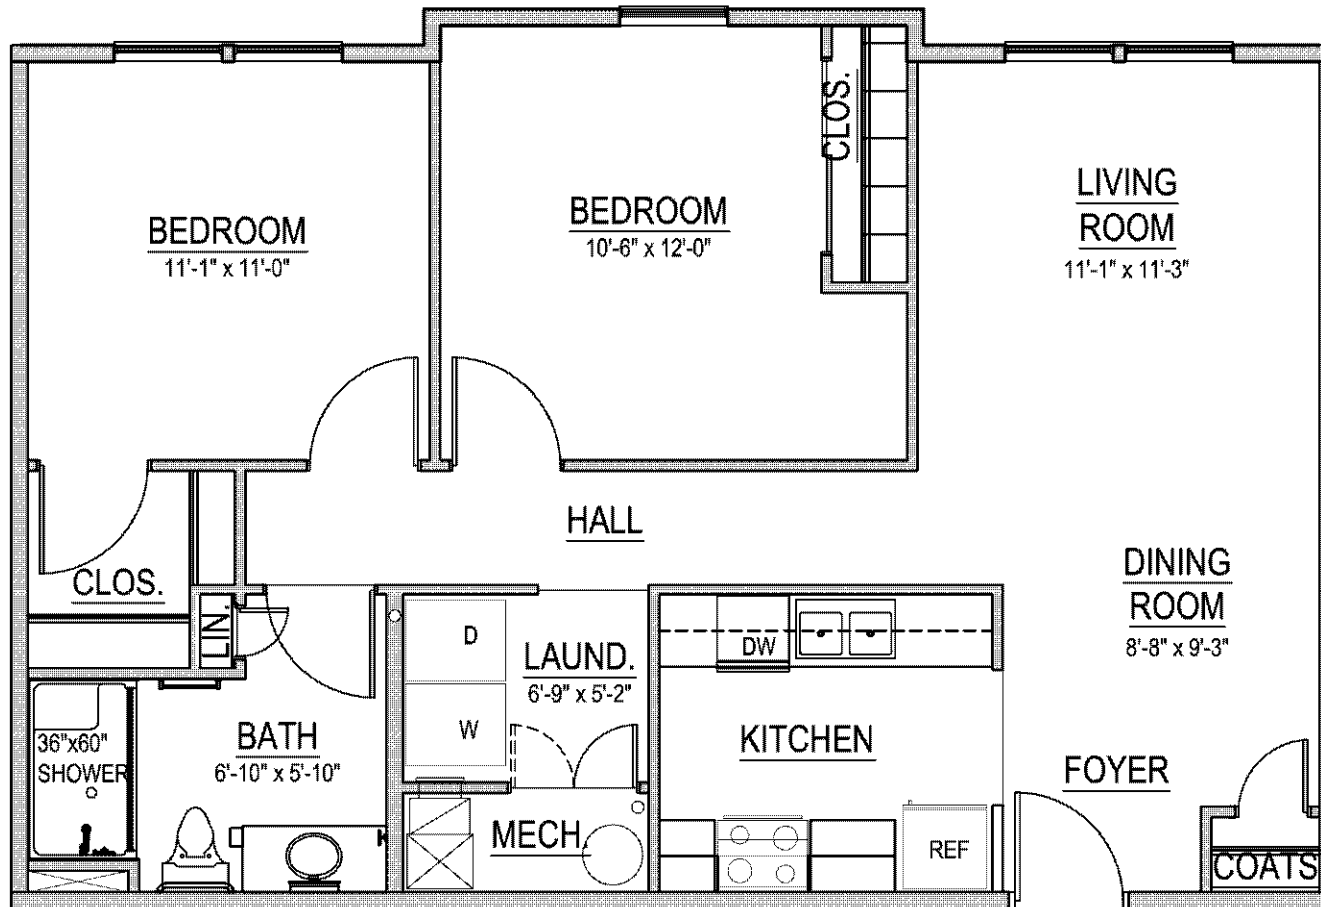

1-BEDROOM HANDICAP UNIT PLAN

NO SCALE:

APPROXIMATE: 145 square feet

1-BEDROOM UNIT PLAN

NO SCALE:

APPROXIMATE: 745 square feet

LEGACY SENIOR APARTMENTS - BASEHOR, KANSAS
 UNITS: 101, 107, 111, 112, 201, 202, 210, 211, 214, 215
 301, 302, 310, 311, 314 & 315

2-BEDROOM HANDICAP UNIT PLAN

NO SCALE:

APPROXIMATE: 886 square feet

2-BEDROOM UNIT PLAN

NO SCALE:

APPROXIMATE: 886 square feet

LEGACY SENIOR APARTMENTS - BASEHOR, KANSAS
 UNITS: 104, 105, 106, 109 & 110, 203, 204, 208, 209, 303,
 304, 308 & 309

2-BEDROOM UNIT PLAN

NO SCALE:

APPROXIMATE: 915 square feet

2-BEDROOM UNIT PLAN

NO SCALE:

APPROXIMATE: 886 square feet