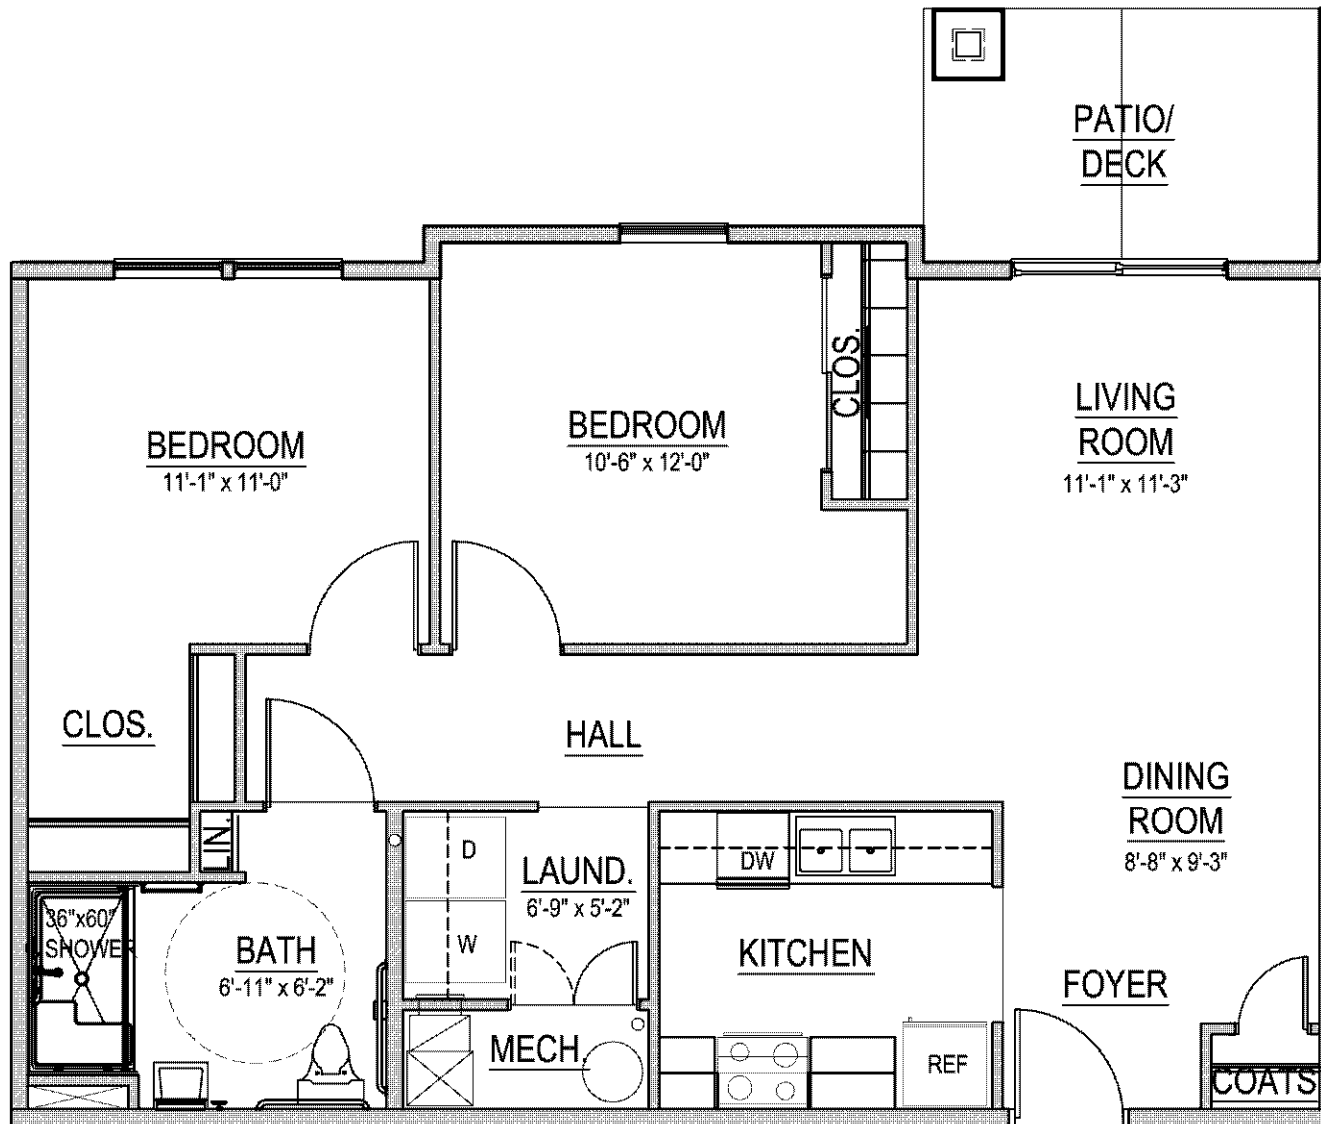

1-BEDROOM HANDICAP UNIT PLAN

NO SCALE:

APPROXIMATE: 145 square feet

1-BEDROOM UNIT PLAN

NO SCALE:

APPROXIMATE: 745 square feet

LEGACY SENIOR APARTMENTS - BASEHOR, KANSAS
 UNITS: 101, 107, 111, 112, 201, 202, 210, 211, 214, 215
 301, 302, 310, 311, 314 & 315

2-BEDROOM HANDICAP UNIT PLAN

NO SCALE:

APPROXIMATE: 886 square feet

2-BEDROOM UNIT PLAN

NO SCALE:

APPROXIMATE: 886 square feet

LEGACY SENIOR APARTMENTS - BASEHOR, KANSAS
 UNITS: 104, 105, 106, 109 & 110, 203, 204, 208, 209, 303,
 304, 308 & 309

2-BEDROOM UNIT PLAN

NO SCALE:

APPROXIMATE: 915 square feet

2-BEDROOM UNIT PLAN

NO SCALE:

APPROXIMATE: 886 square feet