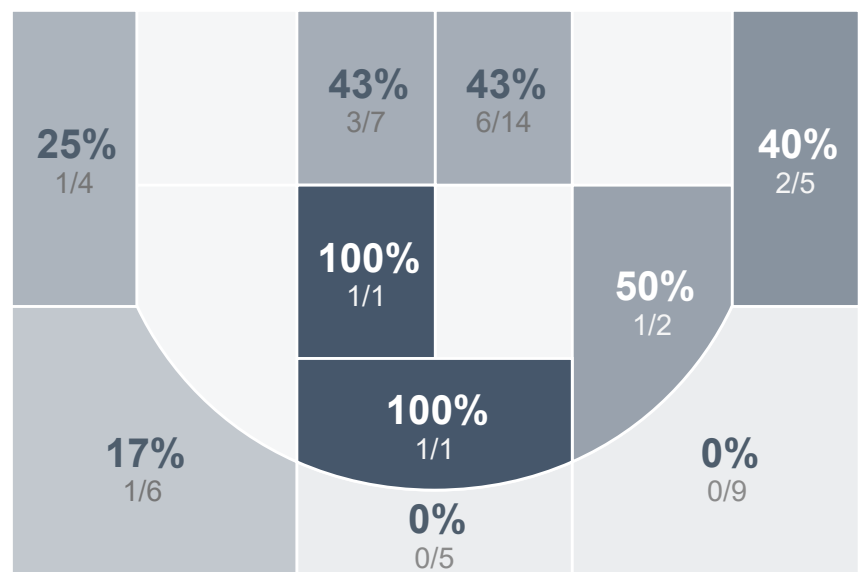

Mandan High School