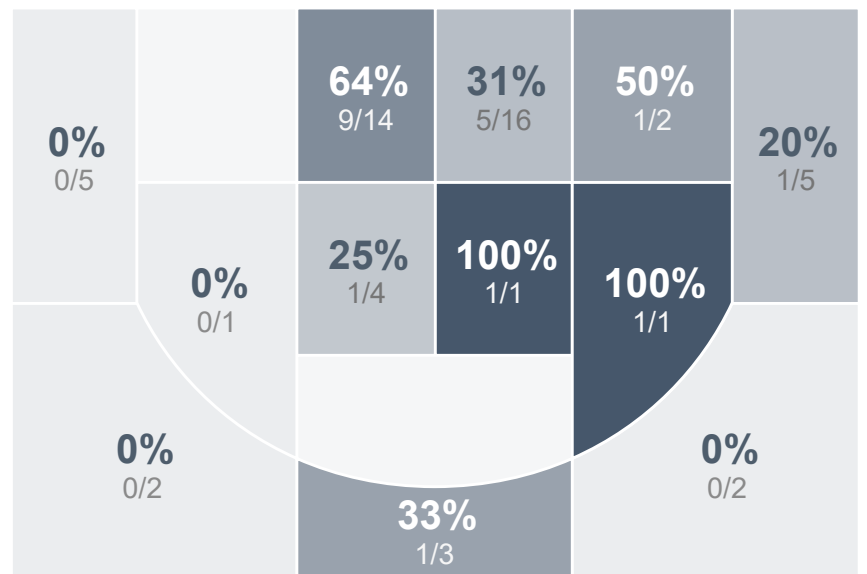

St. Mary's Saints Girls Basketball