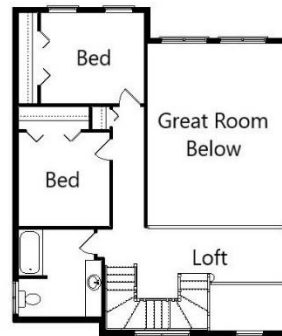

Your Land Your Style Your Home Your Way  
Design + Build = Your Best Value

Customizable Plan  
To Meet Your Needs

Bel Air Cape  
2600 Sq.Ft.

Copyright © 2019 Kraus Design Build  
All Rights Reserved

248-972-5549

Setting the New Standard

Your Land Your Style Your Home Your Way

Design + Build = Your Best Value

Mid-Century  
Bel Air Cape  
2640 Sq.Ft.

Copyright © 2019 Kraus Design Build  
All Rights Reserved

The **Kraus** Company  
DESIGN BUILD

# Your Land Your Style Your Home Your Way

Design + Build = Your Best Value

Customizable Plan  
To Meet Your Needs

Bel Air Cottage  
2670 Sq.Ft.

Copyright © 2022  
Kraus Design Build  
All Rights Reserved