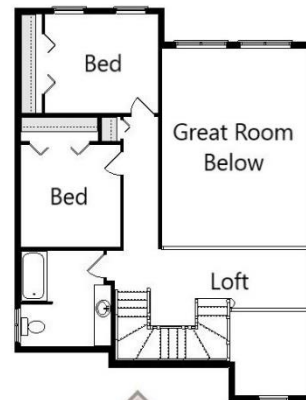

Your Land Your Style Your Home Your Way  
Design + Build = Your Best Value

Customizable Plan  
To Meet Your Needs

Bel Air Cape  
2600 Sq.Ft.

Copyright © 2019 Kraus Design Build  
All Rights Reserved

248-972-5549

Setting the New Standard

Your Land Your Style Your Home Your Way

Design + Build = Your Best Value

Mid-Century  
Bel Air Cape  
2640 Sq.Ft.

Copyright © 2019 Kraus Design Build  
All Rights Reserved

The **Kraus** Company  
DESIGN BUILD

# Your Land Your Style Your Home Your Way

Design + Build = Your Best Value

Customizable Plan  
To Meet Your Needs

Bel Air Cottage  
2670 Sq.Ft.

Copyright © 2022  
Kraus Design Build  
All Rights Reserved