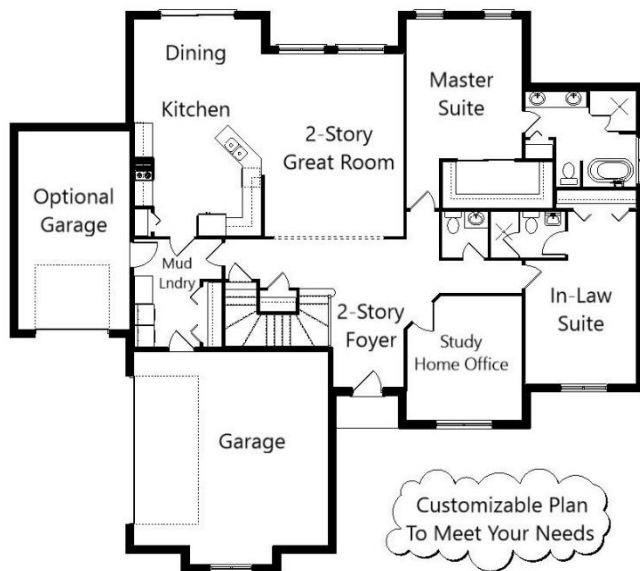

# Your Land Your Style Your Home Your Way

Design + Build = Your Best Value

Customizable Plan  
To Meet Your Needs

Bel Air Cottage  
2670 Sq.Ft.

Copyright © 2022  
Kraus Design Build  
All Rights Reserved