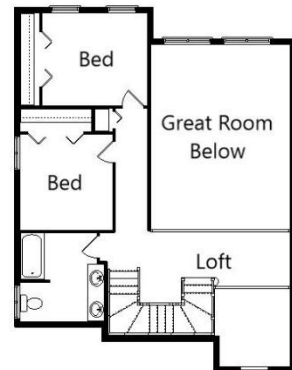

Setting the New Standard

Your Land Your Style Your Home Your Way

Design + Build = Your Best Value

Mid-Century  
Bel Air Cape  
2640 Sq.Ft.

Copyright © 2019 Kraus Design Build  
All Rights Reserved

The **Kraus** Company  
DESIGN BUILD

# Your Land Your Style Your Home Your Way

Design + Build = Your Best Value

Customizable Plan  
To Meet Your Needs

Bel Air Cottage  
2670 Sq.Ft.

Copyright © 2022  
Kraus Design Build  
All Rights Reserved