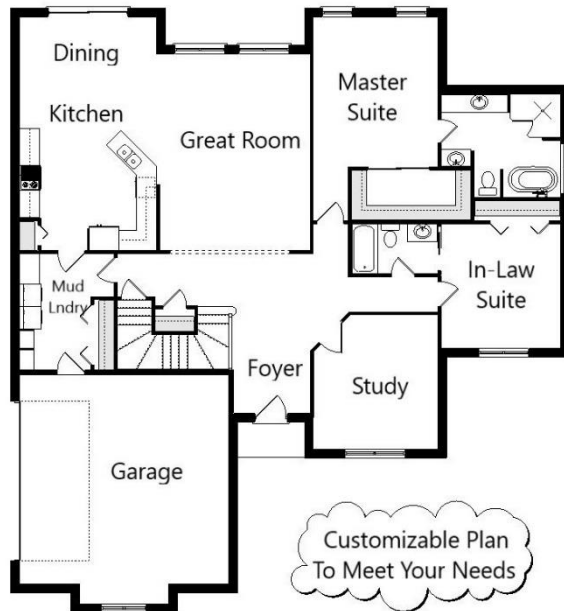

Your Land Your Style Your Home Your Way  
Design + Build = Your Best Value

Customizable Plan  
To Meet Your Needs

Bel Air Cape  
2600 Sq.Ft.

Copyright © 2019 Kraus Design Build  
All Rights Reserved

248-972-5549

Setting the New Standard

Your Land Your Style Your Home Your Way

Design + Build = Your Best Value

Mid-Century  
Bel Air Cape  
2640 Sq.Ft.

Copyright © 2019 Kraus Design Build  
All Rights Reserved

The **Kraus** Company  
DESIGN BUILD

# Your Land Your Style Your Home Your Way

Design + Build = Your Best Value

Customizable Plan  
To Meet Your Needs

Bel Air Cottage  
2670 Sq.Ft.

Copyright © 2022  
Kraus Design Build  
All Rights Reserved