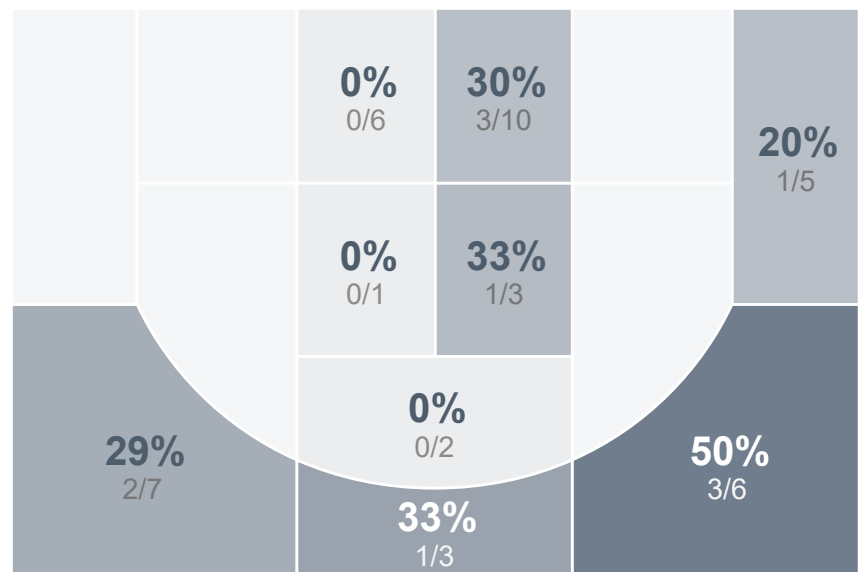

Minot High School