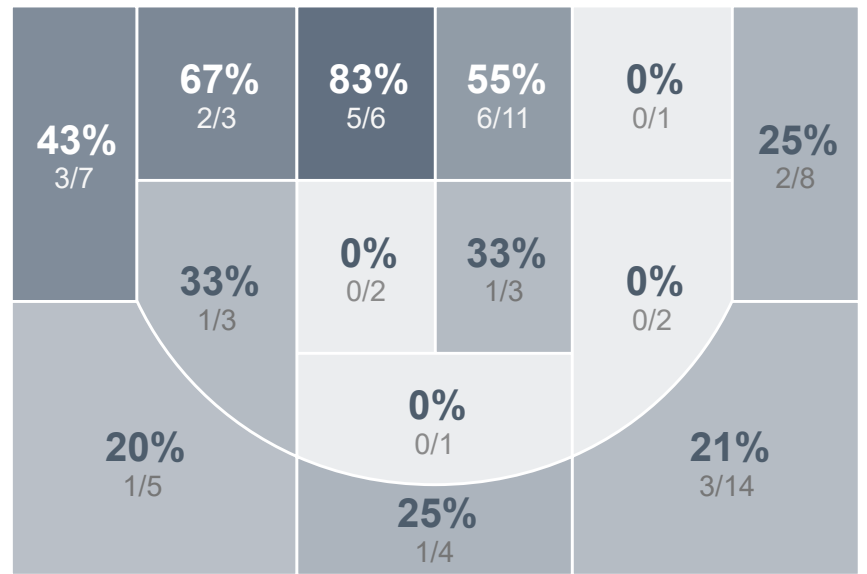

Girls Varsity Basketball