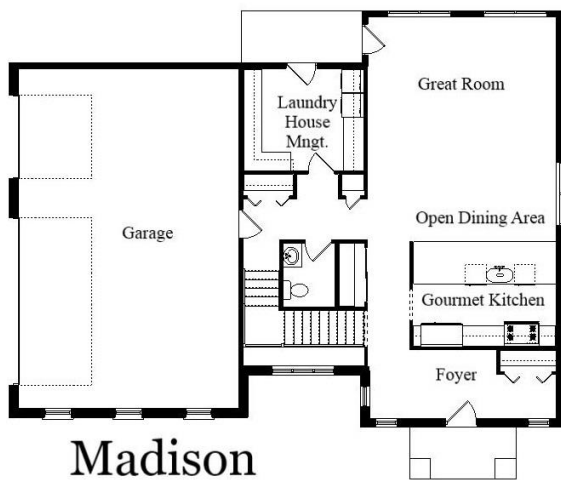

Your Land Your Style Your Home Your Way

Design + Build = Your Best Value

**Madison**  
**2200 Sq.Ft.**  
Copyright © 2020 Kraus Design Build  
All Rights Reserved

The **Kraus** Company  
DESIGN BUILD

248-972-5549