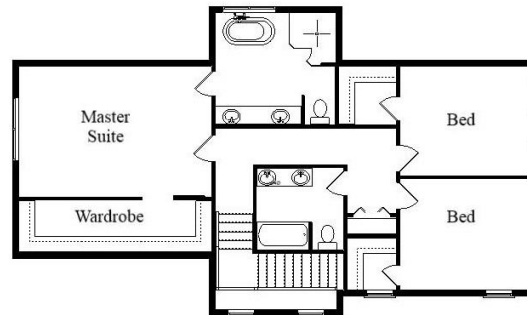

Your Land Your Style Your Home Your Way

Design + Build = Your Best Value

**Madison**  
**2200 Sq.Ft.**  
Copyright © 2020 Kraus Design Build  
All Rights Reserved

The **Kraus** Company  
DESIGN BUILD

248-972-5549