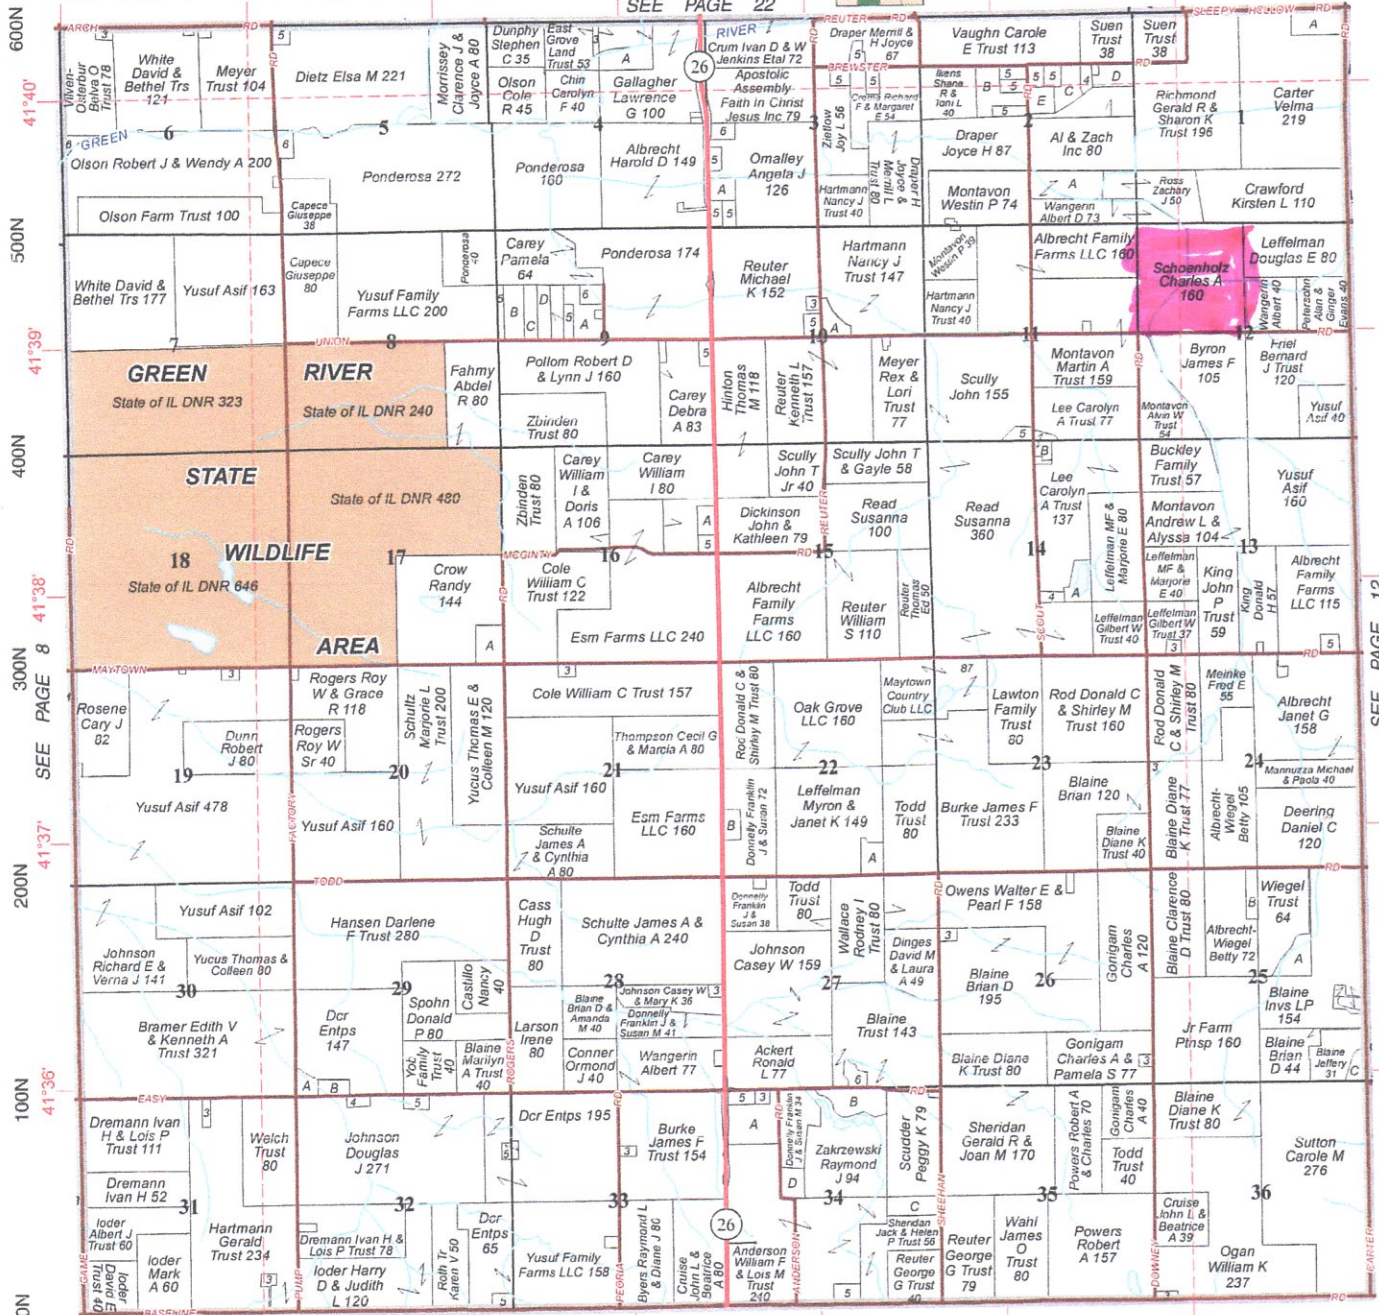

Refer to page 54 for keyed parcels

EAST GROVE

T.19N.-R.9E.

SEE PAGE 22

© 2019 Rockford Map Pubs., Inc. BUREAU COUNTY Lee County, IL
 600E 700E 800E 900E 1000E 1100E 1200E

SEE PAGE 12

Crawford Realty
 www.CrawfordRealtyOnline.com
Farms • Recreational • Residential • Commercial
Experienced Farmer • Experienced Broker
Tim Crawford • Call: 815-535-3444
 tcrawford@crawfordrealtyonline.com
 124 East Boyd • Dixon, IL 61021
 (815) 285-3444

Custom Family Farm Map
 FREE quote available at RockfordMap.com