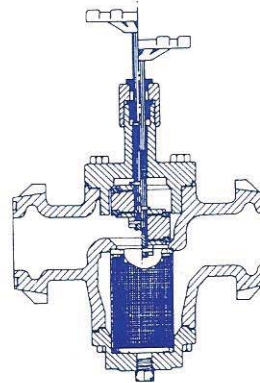

HUBBELL CONTROL VALVES

COMBINATION STOP STRAINER VALVES

THESE NEW COMBINATION VALVES USE THE SAME BODY CASTING AS THE "P" VALVES AND SO THE FLANGES ARE THE SAME.

COMBINATION STOP
STRAINER VALVE

TYPE HF

Port Size	BASIC CAT NO
*1/4	H F0252
*3/4	H F0752
3/4	H F0754
*1	H F1002
1	H F1004
1-1/4	H F1254
1-1/2	H F1504
2	H F2004
2-1/2	H F2504
3	H F3004
4	H F4004
5	H F5008
6	H F6008
8	H F8000

* 2 bolt (oval) flange construction.