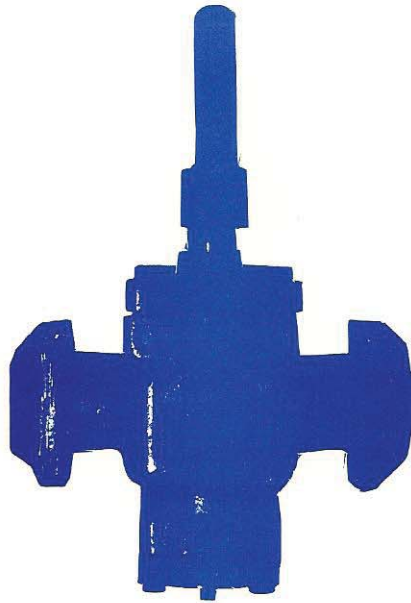

HUBBELL CONTROL VALVES

COMBINATION STOP STRAINER VALVES

THESE NEW COMBINATION VALVES USE THE SAME BODY CASTING AS THE "P" VALVES AND SO THE FLANGES ARE THE SAME.

COMBINATION STOP
STRAINER VALVE

TYPE HF

Port Size	BASIC CAT NO
*1/4	H F0252
*3/4	H F0752
3/4	H F0754
*1	H F1002
1	H F1004
1-1/4	H F1254
1-1/2	H F1504
2	H F2004
2-1/2	H F2504
3	H F3004
4	H F4004
5	H F5008
6	H F6008
8	H F8000

* 2 bolt (oval) flange construction.