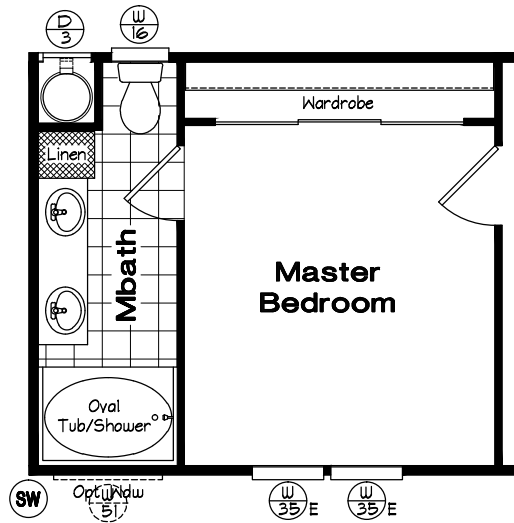

Option  
Deluxe Bath

Alternate  
Entry

56'-0"

**Golden Pacific - GP561N**  
2 Bedroom, 2 Bath - 840 Sq. Ft.