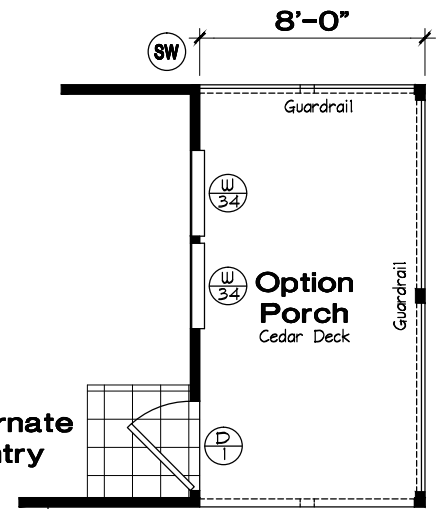

Option  
Deluxe Bath

Alternate  
Entry

56'-0"

**Golden Pacific - GP561N**  
2 Bedroom, 2 Bath - 840 Sq. Ft.