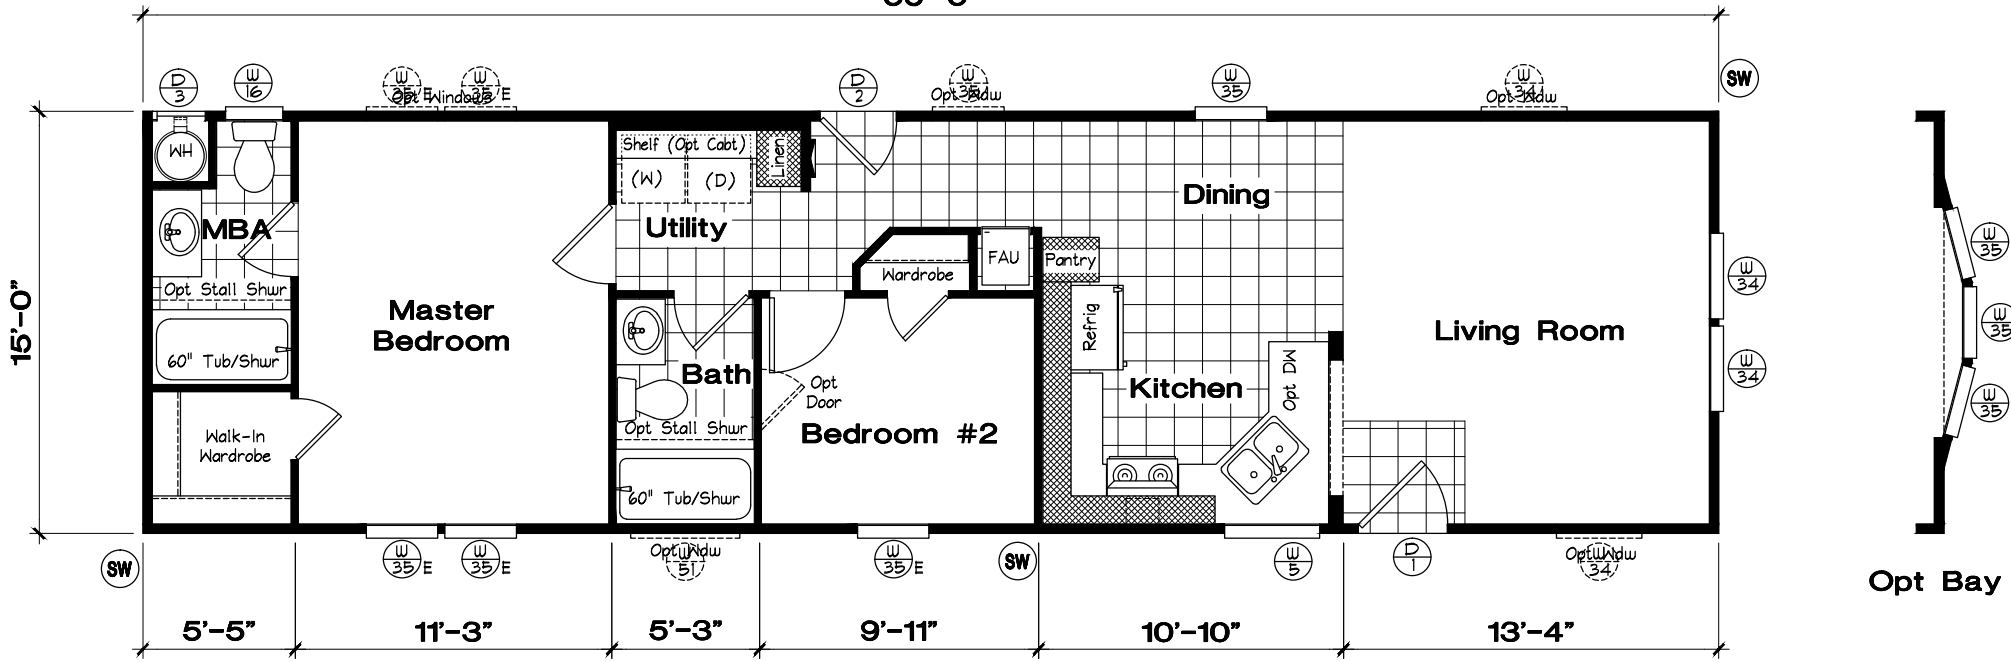

Option  
Deluxe Bath

Alternate  
Entry

56'-0"

**Golden Pacific - GP561N**  
2 Bedroom, 2 Bath - 840 Sq. Ft.