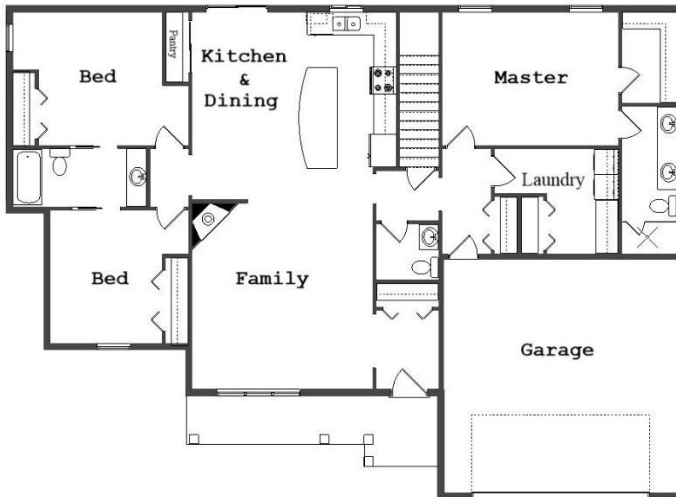

We Welcome Your Changes
to All of Our Plans

Setting the New Standard

Your Land Your Style Your Home Your Way
Design + Build = Your Best Value

Coolwater II
1535 Sq.Ft.

Copyright © 2021
Kraus Design Build
All Rights Reserved

We Welcome Your Changes
to All of Our Plans

The **Kraus** Company
DESIGN BUILD

248-972-5549

Setting the New Standard

Your Land Your Style Your Home Your Way
Design + Build = Your Best Value

Coolwater III
1765 Sq.Ft.

Copyright © 2021
Kraus Design Build
All Rights Reserved

248-972-5549

We Welcome Your Changes
to All of Our Plans

Setting the New Standard