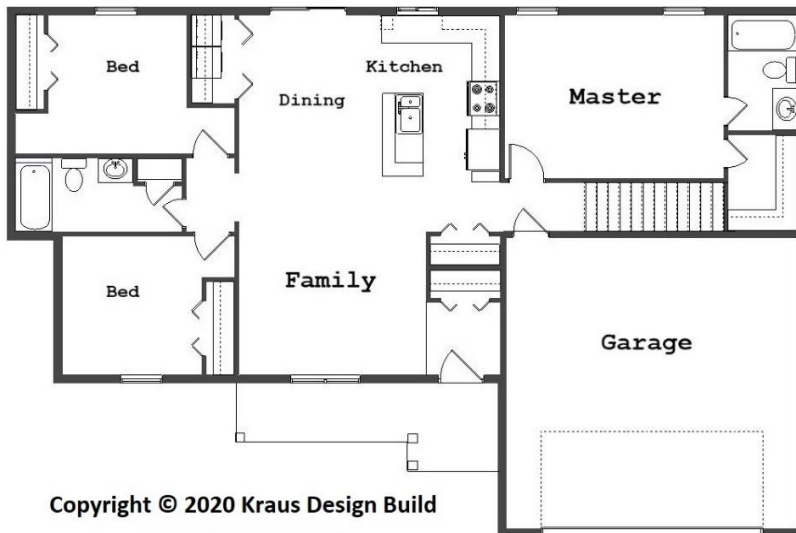

Your Land Your Style Your Home Your Way
Design + Build = Your Best Value

www.krausbuild.com

Copyright © 2020 Kraus Design Build
All Rights Reserved

The **Kraus** Company
DESIGN BUILD

248-972-5549

Coolwater Ranch
1300 Sq.Ft.

We Welcome Your Changes
to All of Our Plans

Setting the New Standard

Your Land Your Style Your Home Your Way
Design + Build = Your Best Value

Coolwater II
1535 Sq.Ft.

Copyright © 2021
Kraus Design Build
All Rights Reserved

We Welcome Your Changes
to All of Our Plans

The **Kraus** Company
DESIGN BUILD

248-972-5549

Setting the New Standard

Your Land Your Style Your Home Your Way
Design + Build = Your Best Value

Coolwater III
1765 Sq.Ft.