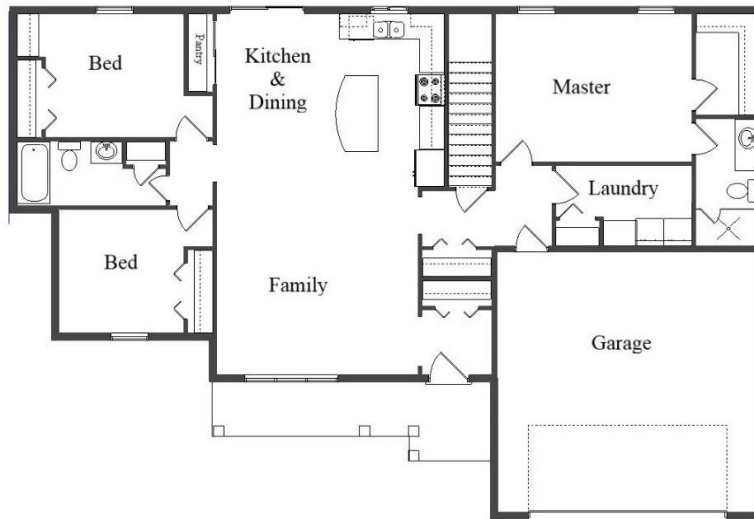

Your Land Your Style Your Home Your Way
Design + Build = Your Best Value

www.krausbuild.com

Copyright © 2020 Kraus Design Build
All Rights Reserved

The **Kraus** Company
DESIGN BUILD

248-972-5549

Coolwater Ranch
1300 Sq.Ft.

We Welcome Your Changes
to All of Our Plans

Setting the New Standard

Your Land Your Style Your Home Your Way
Design + Build = Your Best Value

Coolwater II
1535 Sq.Ft.

Copyright © 2021
Kraus Design Build
All Rights Reserved

We Welcome Your Changes
to All of Our Plans

The **Kraus** Company
DESIGN BUILD

248-972-5549

Setting the New Standard

Your Land Your Style Your Home Your Way
Design + Build = Your Best Value

Coolwater III
1765 Sq.Ft.