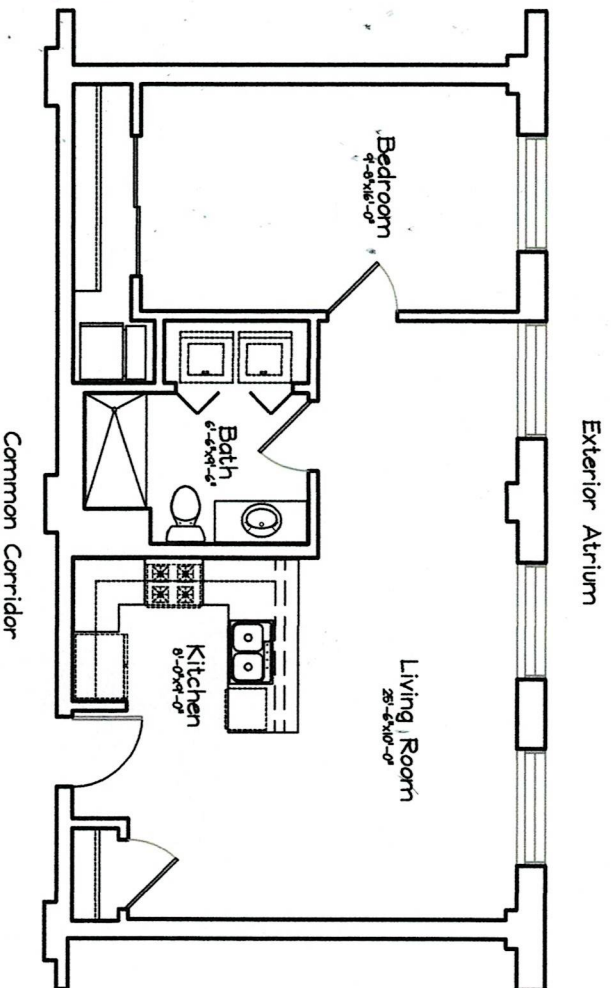

# PLANKINTON LOFT APARTMENTS - 3rd FLOOR

Unit #316 - 720 sq ft  
One Bedroom, 1 Bath

Scale : 1/8" = 1'-0"

Square Footage taken from center of corridor/party walls  
to exterior of furred walls.