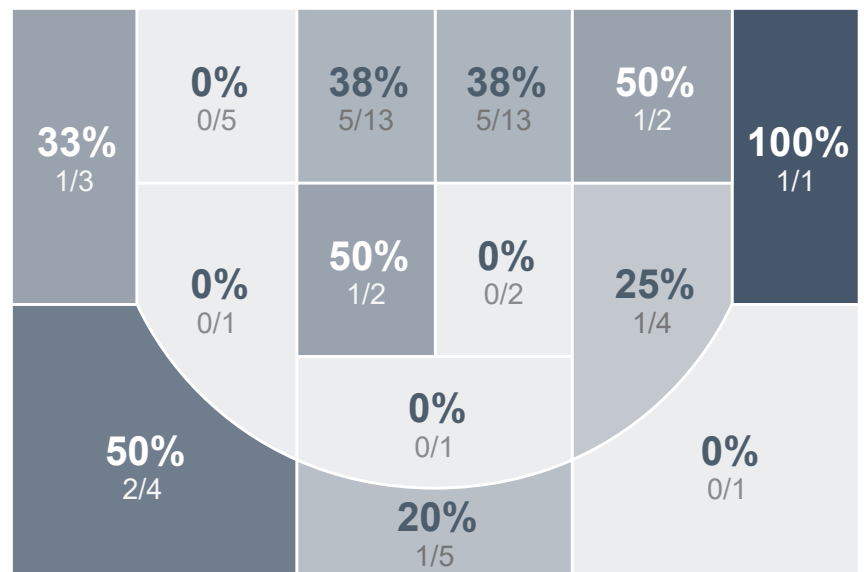

Williston High School