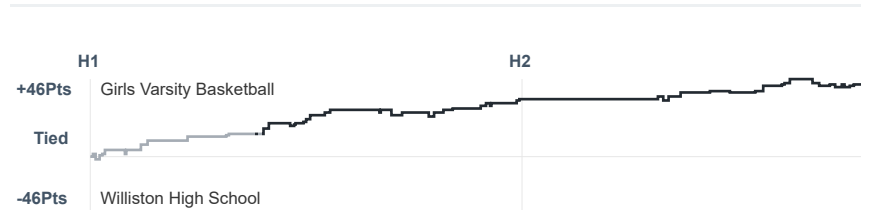

Box Score Report

BHS vs Williston - Jan 27, 2023 - W 74-44

Period Stats

Team	1	2	Final
BHS	50	24	74
WHS	16	28	44

Run Graph