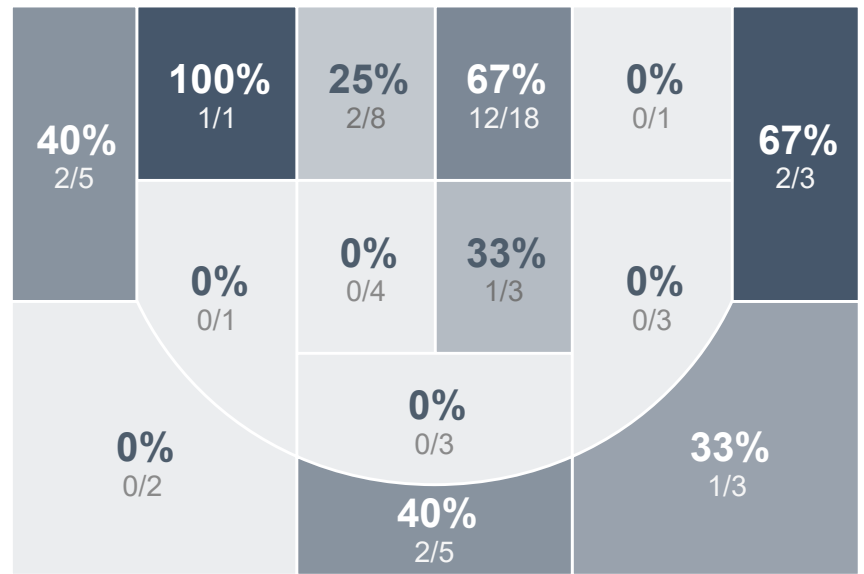

Girls Varsity Basketball