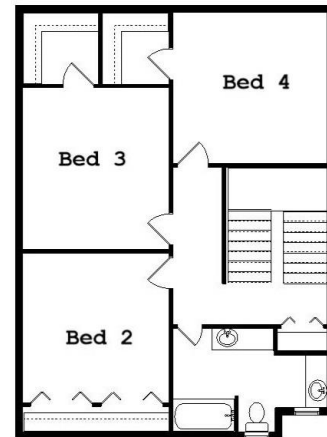

Your Land Your Style Your Home Your Way

Design + Build = Your Best Value

The Park Valley
2900 Sq.Ft.

Copyright © 2018 Kraus Design
All Rights Reserved

248-972-5549

Setting the New Standard