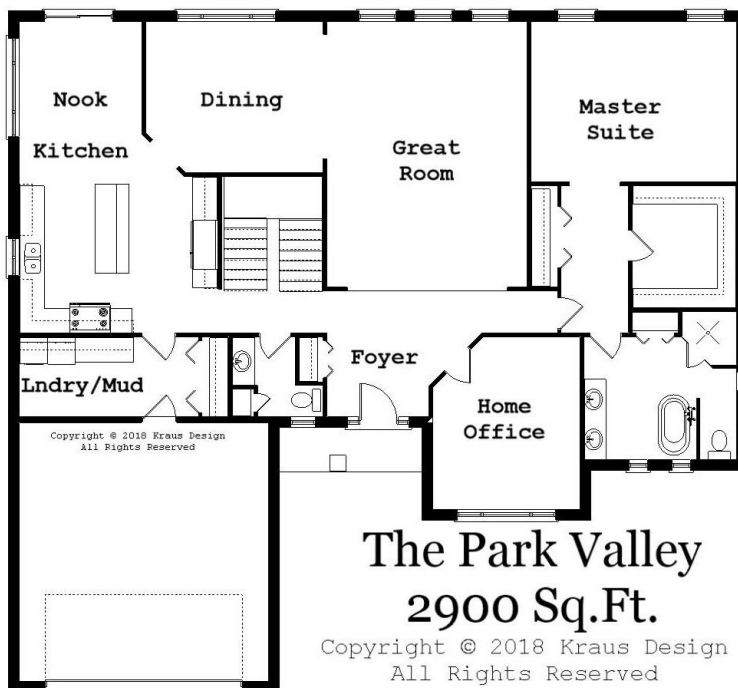

Your Land Your Style Your Home Your Way

Design + Build = Your Best Value

The Park Valley
2900 Sq.Ft.

Copyright © 2018 Kraus Design
All Rights Reserved

248-972-5549

Setting the New Standard