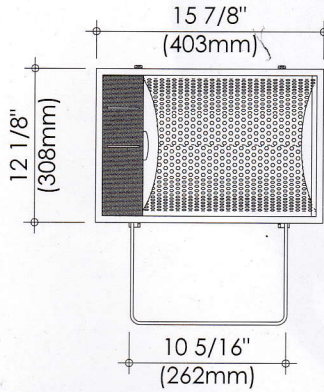

# AMCO ALUMINUM DIE-CAST FLOODLIGHT

(FOR MERCURY, METAL HALIDE & SODIUM BULB)

**FRONT VIEW**

**SIDE VIEW**

MODEL NO.	ACCOMMODATE
<b>C-85-BB</b>	W/ BALLAST TYPE: 400W BALLASTLESS TYPE : 500W

**FRONT VIEW**

**SIDE VIEW**

MODEL NO.	ACCOMMODATE
<b>C-80-SS</b>	125W-160W

**FRONT VIEW**

**SIDE VIEW**

MODEL NO.	ACCOMMODATE
<b>C-85-FB</b>	W/ BALLAST TYPE: 400W BALLAST LESS TYPE : 500W