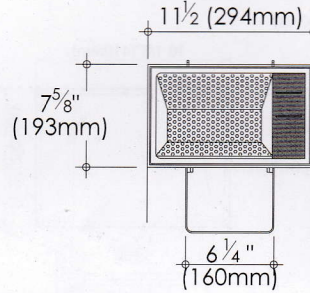

# AMCO ALUMINUM DIE-CAST FLOODLIGHT

(FOR MERCURY, METAL HALIDE & SODIUM BULB)

**FRONT VIEW**

**SIDE VIEW**

MODEL NO.	ACCOMMODATE
<b>C-85-BB</b>	W/ BALLAST TYPE: 400W BALLASTLESS TYPE : 500W

**FRONT VIEW**

**SIDE VIEW**

MODEL NO.	ACCOMMODATE
<b>C-80-SS</b>	125W-160W

**FRONT VIEW**

**SIDE VIEW**

MODEL NO.	ACCOMMODATE
<b>C-85-FB</b>	W/ BALLAST TYPE: 400W BALLAST LESS TYPE : 500W