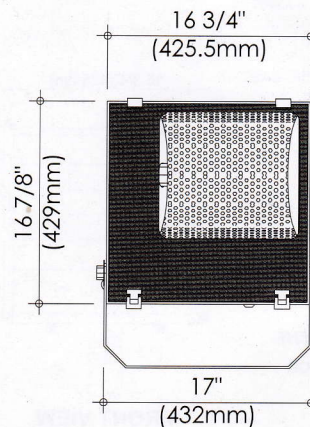

# AMCO ALUMINUM DIE-CAST FLOODLIGHT

(FOR MERCURY, METAL HALIDE & SODIUM BULB)

**FRONT VIEW**

**SIDE VIEW**

MODEL NO.	ACCOMMODATE
<b>C-85-BB</b>	W/ BALLAST TYPE: 400W BALLASTLESS TYPE : 500W

**FRONT VIEW**

**SIDE VIEW**

MODEL NO.	ACCOMMODATE
<b>C-80-SS</b>	125W-160W

**FRONT VIEW**

**SIDE VIEW**

MODEL NO.	ACCOMMODATE
<b>C-85-FB</b>	W/ BALLAST TYPE: 400W BALLAST LESS TYPE : 500W