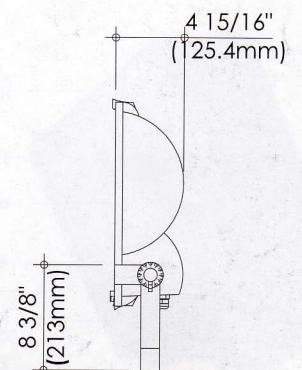

# AMCO ALUMINUM DIE-CAST FLOODLIGHT

(FOR MERCURY, METAL HALIDE & SODIUM BULB)

**FRONT VIEW**

**SIDE VIEW**

MODEL NO.	ACCOMMODATE
<b>C-85-BB</b>	W/ BALLAST TYPE: 400W BALLASTLESS TYPE : 500W

**FRONT VIEW**

**SIDE VIEW**

MODEL NO.	ACCOMMODATE
<b>C-80-SS</b>	125W-160W

**FRONT VIEW**

**SIDE VIEW**

MODEL NO.	ACCOMMODATE
<b>C-85-FB</b>	W/ BALLAST TYPE: 400W BALLAST LESS TYPE : 500W