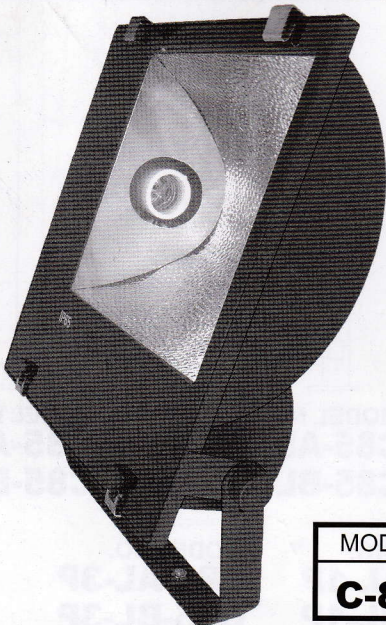

# AMCO ALUMINUM DIE-CAST FLOODLIGHT

(FOR MERCURY, METAL HALIDE & SODIUM BULB)

**FRONT VIEW**

**SIDE VIEW**

MODEL NO.	ACCOMMODATE
<b>C-85-BB</b>	W/ BALLAST TYPE: 400W BALLASTLESS TYPE : 500W

**FRONT VIEW**

**SIDE VIEW**

MODEL NO.	ACCOMMODATE
<b>C-80-SS</b>	125W-160W

**FRONT VIEW**

**SIDE VIEW**

MODEL NO.	ACCOMMODATE
<b>C-85-FB</b>	W/ BALLAST TYPE: 400W BALLAST LESS TYPE : 500W