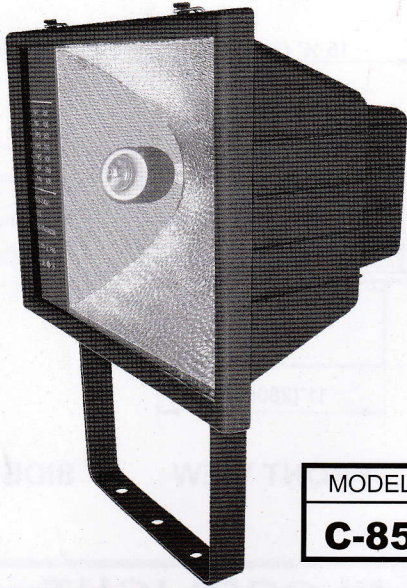

# AMCO ALUMINUM DIE-CAST FLOODLIGHT

(FOR MERCURY, METAL HALIDE & SODIUM BULB)

**FRONT VIEW**

**SIDE VIEW**

MODEL NO.	ACCOMMODATE
<b>C-85-BB</b>	W/ BALLAST TYPE: 400W BALLASTLESS TYPE : 500W

**FRONT VIEW**

**SIDE VIEW**

MODEL NO.	ACCOMMODATE
<b>C-80-SS</b>	125W-160W

**FRONT VIEW**

**SIDE VIEW**

MODEL NO.	ACCOMMODATE
<b>C-85-FB</b>	W/ BALLAST TYPE: 400W BALLAST LESS TYPE : 500W