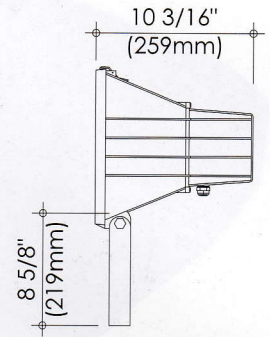

# AMCO ALUMINUM DIE-CAST FLOODLIGHT

(FOR MERCURY, METAL HALIDE & SODIUM BULB)

**FRONT VIEW**

**SIDE VIEW**

MODEL NO.	ACCOMMODATE
<b>C-85-BB</b>	W/ BALLAST TYPE: 400W BALLASTLESS TYPE : 500W

**FRONT VIEW**

**SIDE VIEW**

MODEL NO.	ACCOMMODATE
<b>C-80-SS</b>	125W-160W

**FRONT VIEW**

**SIDE VIEW**

MODEL NO.	ACCOMMODATE
<b>C-85-FB</b>	W/ BALLAST TYPE: 400W BALLAST LESS TYPE : 500W