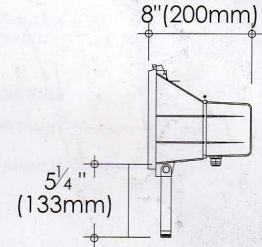

# AMCO ALUMINUM DIE-CAST FLOODLIGHT

(FOR MERCURY, METAL HALIDE & SODIUM BULB)

**FRONT VIEW**

**SIDE VIEW**

MODEL NO.	ACCOMMODATE
<b>C-85-BB</b>	W/ BALLAST TYPE: 400W BALLASTLESS TYPE : 500W

**FRONT VIEW**

**SIDE VIEW**

MODEL NO.	ACCOMMODATE
<b>C-80-SS</b>	125W-160W

**FRONT VIEW**

**SIDE VIEW**

MODEL NO.	ACCOMMODATE
<b>C-85-FB</b>	W/ BALLAST TYPE: 400W BALLAST LESS TYPE : 500W