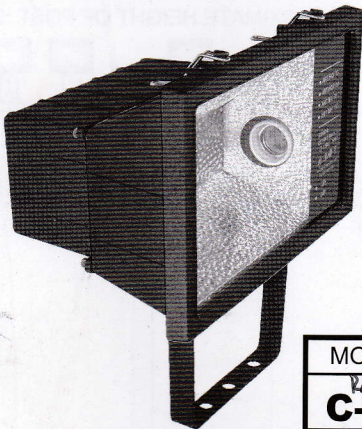

# AMCO ALUMINUM DIE-CAST FLOODLIGHT

(FOR MERCURY, METAL HALIDE & SODIUM BULB)

**FRONT VIEW**

**SIDE VIEW**

MODEL NO.	ACCOMMODATE
<b>C-85-BB</b>	W/ BALLAST TYPE: 400W BALLASTLESS TYPE : 500W

**FRONT VIEW**

**SIDE VIEW**

MODEL NO.	ACCOMMODATE
<b>C-80-SS</b>	125W-160W

**FRONT VIEW**

**SIDE VIEW**

MODEL NO.	ACCOMMODATE
<b>C-85-FB</b>	W/ BALLAST TYPE: 400W BALLAST LESS TYPE : 500W