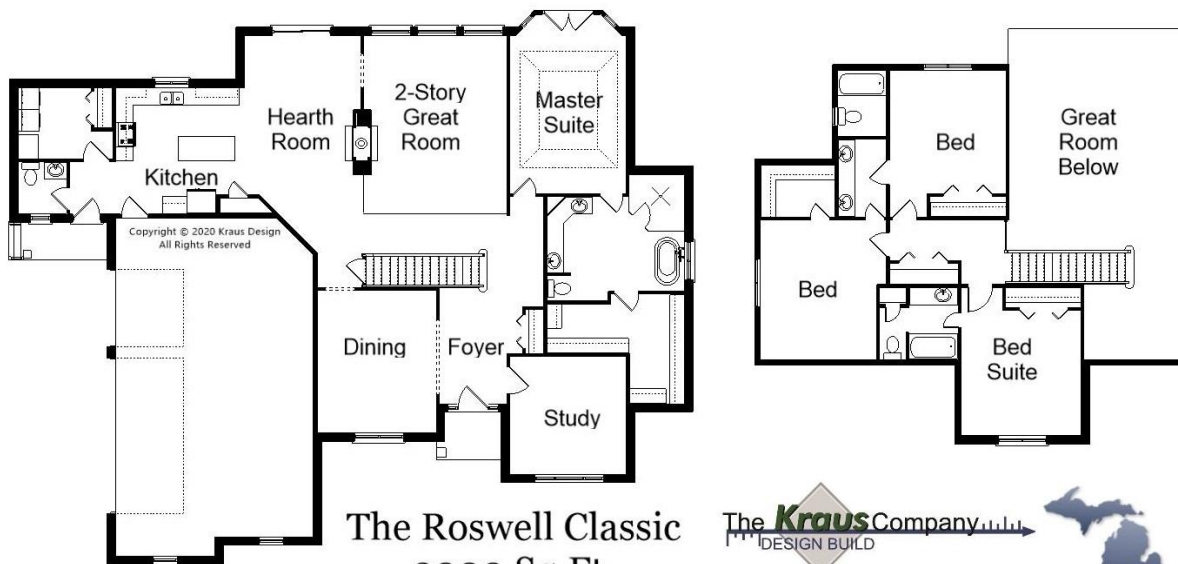

Your Land Your Style Your Home Your Way

Design + Build = Your Best Value

www.krausbuild.com

We Welcome Your Changes
to All of Our Plans

The Roswell Classic
3000 Sq.Ft.

Copyright © 2020 Kraus Design
All Rights Reserved

The **Kraus** Company
DESIGN BUILD

248-972-5549

Setting the New Standard