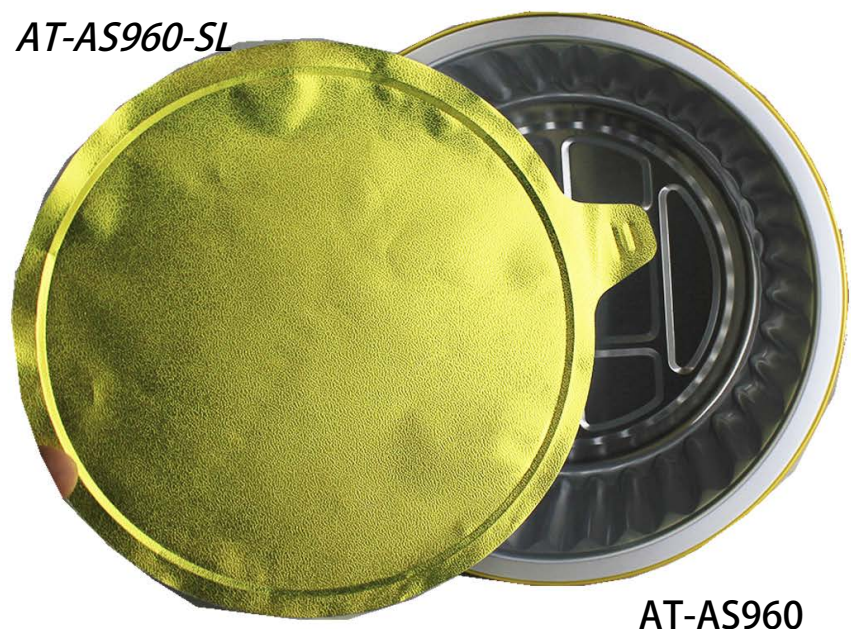

AT-AS620-DL

AT-AS620

JICKSON CORPORATION PTE LTD

Gold & Silver Round Containers

AT-AS825-DL

AT-AS825

160 mm

128 mm

56 mm

750 ml

Round Smooth Wall Container
Gold / Silver 10X100'S
Dome Lid for AT-AS825
10X100'S

AT-AS960-SL

AT-AS960

Round Smooth Wall Container
AT-AS960 Gold / Silver
10 x 100'S
Seal Lid for AT-AS960
1200S