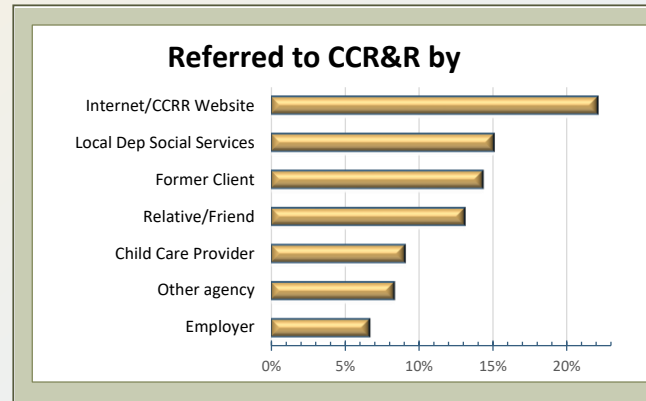

## OCFS REGION 4 - ALBANY - 2018

**39%** of families were below the poverty level

*"While child care shortages for infants and toddlers exist everywhere, they are especially pronounced in rural areas and counties with lower median family incomes. There are nine children under 3 for every child care slot in completely rural counties, compared with five per slot in mostly urban counties."*

- Center for American Progress, Oct 2018 report: *Understanding Infant & Toddler Child Care Deserts*

**63**  
Homeless/ in-shelter families received referrals

\* Most providers do not offer non-traditional hours (evening, weekend, and overnight).