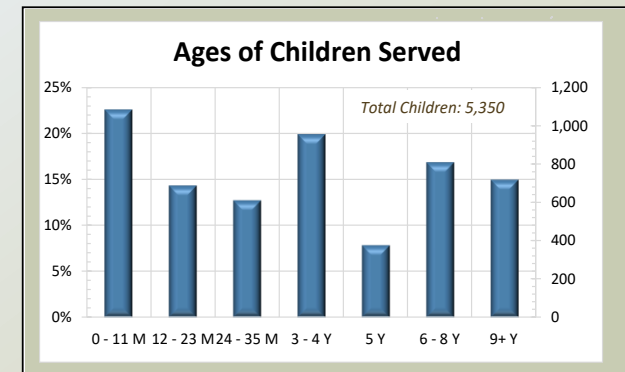

## OCFS REGION 4 - ALBANY - 2018

**39%** of families were below the poverty level

*"While child care shortages for infants and toddlers exist everywhere, they are especially pronounced in rural areas and counties with lower median family incomes. There are nine children under 3 for every child care slot in completely rural counties, compared with five per slot in mostly urban counties."*

- Center for American Progress, Oct 2018 report: *Understanding Infant & Toddler Child Care Deserts*

**63**  
Homeless/ in-shelter families received referrals

\* Most providers do not offer non-traditional hours (evening, weekend, and overnight).