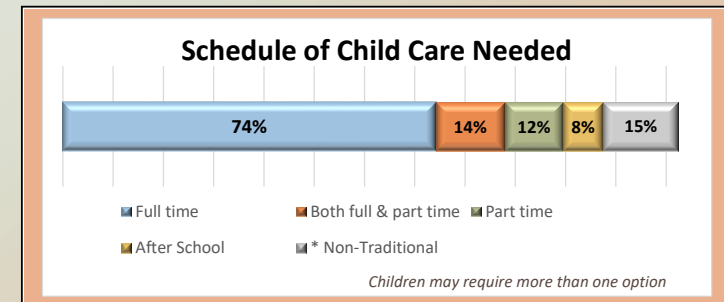

## OCFS REGION 4 - ALBANY - 2018

**39%** of families were below the poverty level

*"While child care shortages for infants and toddlers exist everywhere, they are especially pronounced in rural areas and counties with lower median family incomes. There are nine children under 3 for every child care slot in completely rural counties, compared with five per slot in mostly urban counties."*

- Center for American Progress, Oct 2018 report: *Understanding Infant & Toddler Child Care Deserts*

**63**  
Homeless/ in-shelter families received referrals

\* Most providers do not offer non-traditional hours (evening, weekend, and overnight).