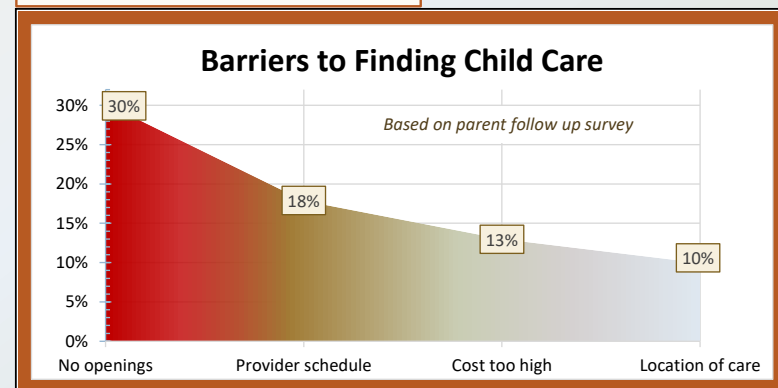

## OCFS REGION 4 - ALBANY - 2018

**39%** of families were below the poverty level

*"While child care shortages for infants and toddlers exist everywhere, they are especially pronounced in rural areas and counties with lower median family incomes. There are nine children under 3 for every child care slot in completely rural counties, compared with five per slot in mostly urban counties."*

- Center for American Progress, Oct 2018 report: *Understanding Infant & Toddler Child Care Deserts*

**63**  
Homeless/ in-shelter families received referrals

\* Most providers do not offer non-traditional hours (evening, weekend, and overnight).