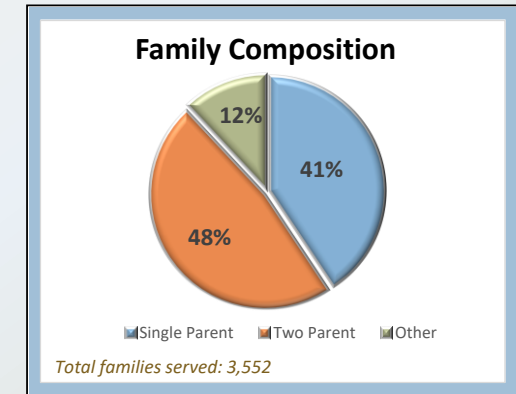

## OCFS REGION 4 - ALBANY - 2018

**39%** of families were below the poverty level

*"While child care shortages for infants and toddlers exist everywhere, they are especially pronounced in rural areas and counties with lower median family incomes. There are nine children under 3 for every child care slot in completely rural counties, compared with five per slot in mostly urban counties."*

- Center for American Progress, Oct 2018 report: *Understanding Infant & Toddler Child Care Deserts*

**63**  
Homeless/ in-shelter families received referrals

\* Most providers do not offer non-traditional hours (evening, weekend, and overnight).