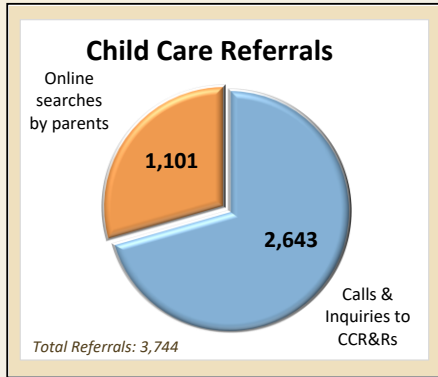

## OCFS REGION 4 - ALBANY - 2018

**39%** of families were below the poverty level

*"While child care shortages for infants and toddlers exist everywhere, they are especially pronounced in rural areas and counties with lower median family incomes. There are nine children under 3 for every child care slot in completely rural counties, compared with five per slot in mostly urban counties."*

- Center for American Progress, Oct 2018 report: *Understanding Infant & Toddler Child Care Deserts*

**63**  
Homeless/ in-shelter families received referrals

\* Most providers do not offer non-traditional hours (evening, weekend, and overnight).