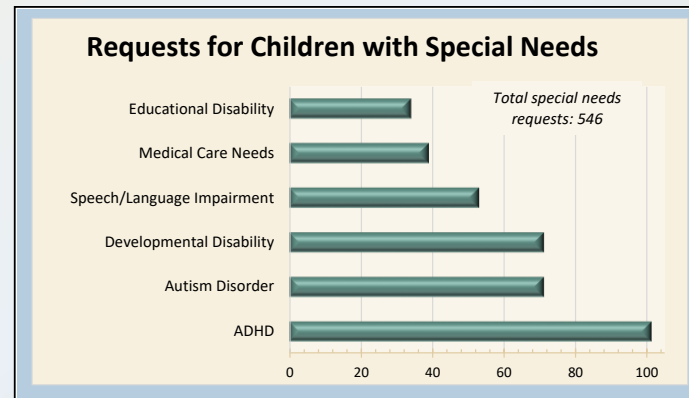

## OCFS REGION 4 - ALBANY - 2018

**39%** of families were below the poverty level

*"While child care shortages for infants and toddlers exist everywhere, they are especially pronounced in rural areas and counties with lower median family incomes. There are nine children under 3 for every child care slot in completely rural counties, compared with five per slot in mostly urban counties."*

- Center for American Progress, Oct 2018 report: *Understanding Infant & Toddler Child Care Deserts*

**63**  
Homeless/ in-shelter families received referrals

\* Most providers do not offer non-traditional hours (evening, weekend, and overnight).