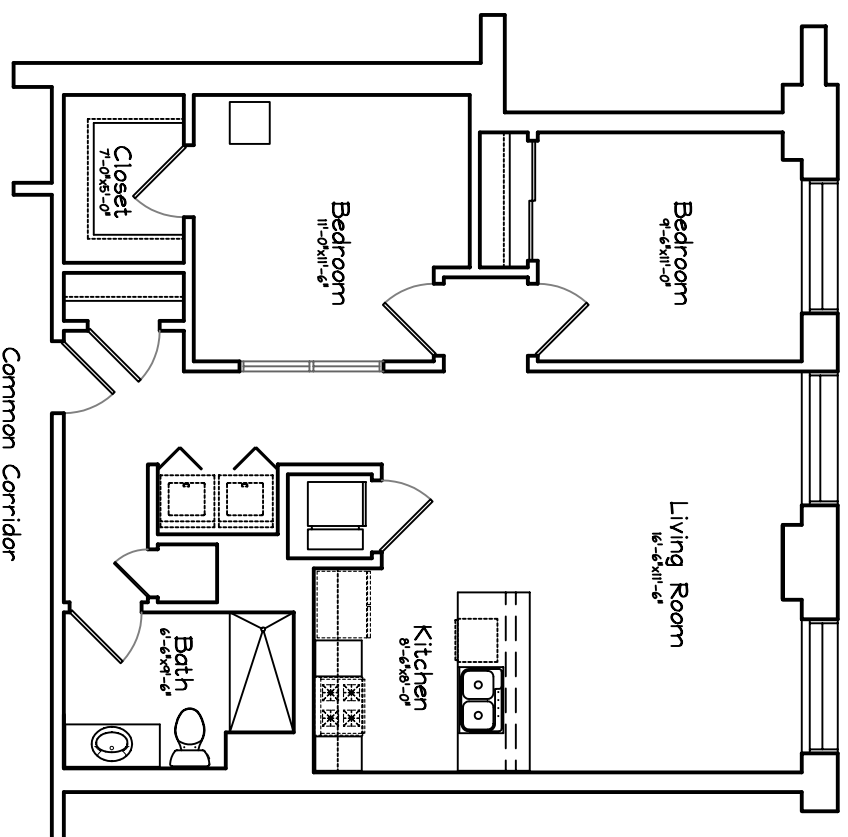

PLANKINTON LOFT APARTMENTS - 4th FLOOR

Southern View

Unit #466 = 885 sq ft
Two Bedroom, 1 Bath

Scale : 1/8" = 1'-0"

Square Footage taken from center of corridor/party walls
to exterior of furred walls.