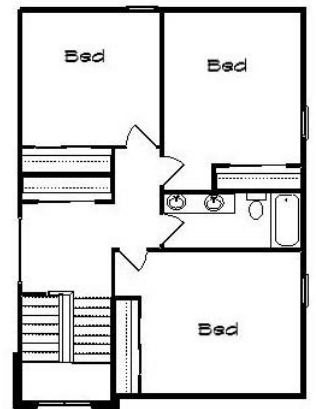

Your Land Your Style Your Home Your Way Design + Build = Your Best Value

The **Kraus** Company
DESIGN BUILD

248-972-5549

The Stapleton 3000 Square Feet

Copyright © 2017 Kraus Design
All Rights Reserved

Option 4 Bed 2-1/2 Bath