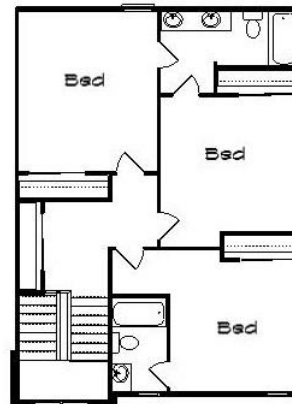

Your Land Your Style Your Home Your Way Design + Build = Your Best Value

The **Kraus** Company
DESIGN BUILD

248-972-5549

The Stapleton 3000 Square Feet

Copyright © 2017 Kraus Design
All Rights Reserved

Option 4 Bed 2-1/2 Bath