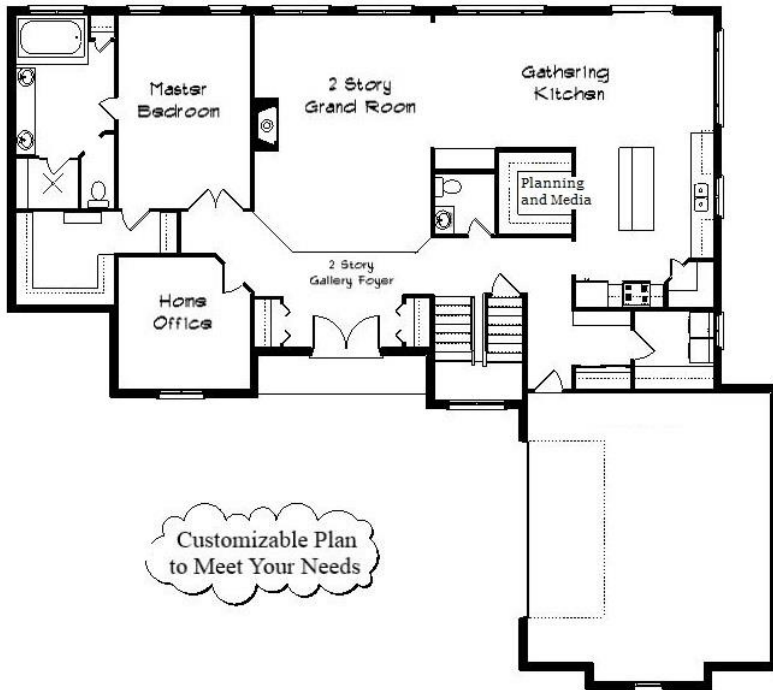

Your Land Your Style Your Home Your Way Design + Build = Your Best Value

The **Kraus** Company
DESIGN BUILD

248-972-5549

The Stapleton 3000 Square Feet

Copyright © 2017 Kraus Design
All Rights Reserved

Option 4 Bed 2-1/2 Bath