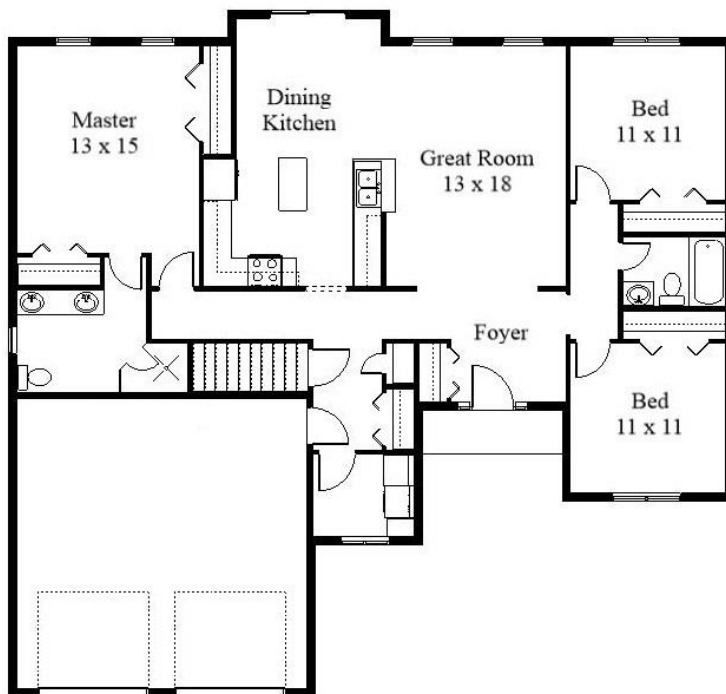

Your Land Your Style Your Home Your Way  
Design + Build = Your Best Value

The Cheyenne  
1580 Sq.Ft.

**KRAUS**

**DESIGN + BUILD**

**248.494.1822**