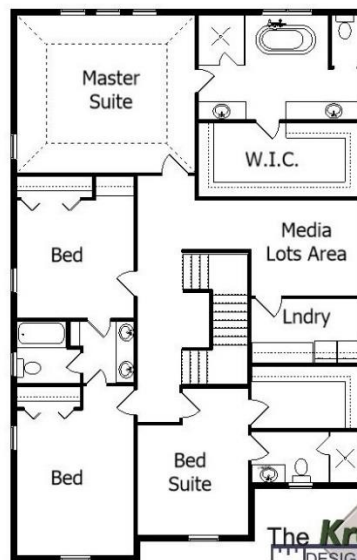

## Design + Build = Your Best Value

[www.krausbuild.com](http://www.krausbuild.com)

**Live Oak Cottage**  
3500 Sq.Ft.

Copyright © 2021 Kraus Design Build  
All Rights Reserved

Whether we modify this plan or assist you in the creation of a Custom Home Plan all your own you take the Design to the Level You Choose.