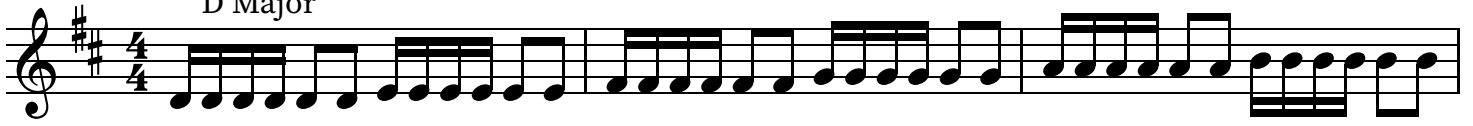

LP Scales and Arpeggios

Violin

♩=60

D Major

4

7

9

A Major