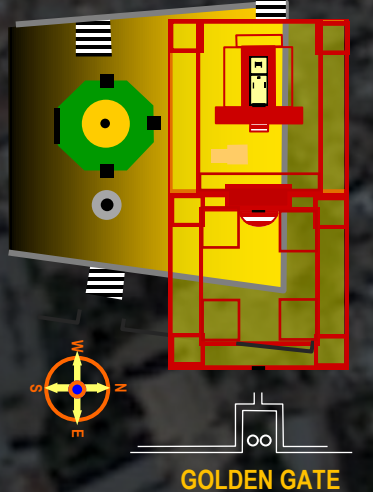

3RD TEMPLE OUTLINES

CONCEPTUALIZATION BASED ON THE DOME OF THE TABLETS LOCATION AND TEMPLE OVERLAY

Ezekiel's 4th Temple

Zerubbabel's 2nd Temple

Solomon's 1st Temple

Tabernacle of Moses

TEMPLE MOUNT
JERUSALEM, ISRAEL

AntiChrist 3rd Temple

3rd TEMPLE POSSIBLE LAYOUT

Google Earth

Image © 2021 Maxar Technologies

300m/328y
(Wall to Wall)

© Composition & Some Graphics by
LUIS B. VEGA
vegapost@hotmail.com
PostScripts.org
FOR ILLUSTRATION PURPOSES ONLY