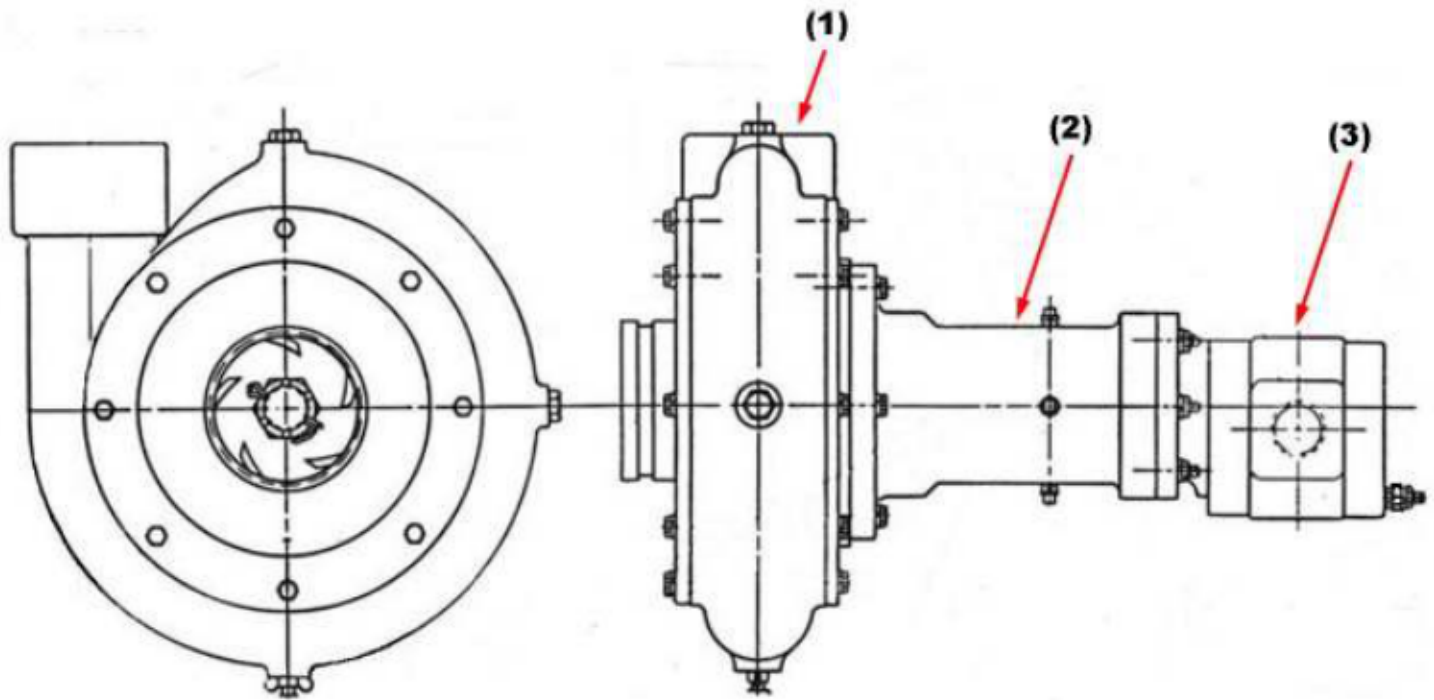

Hydraulic Driven 4 X 3 Water Pumps

WATER PUMP ASSEMBLY NUMBER			31032915	31032856	31032923	31034510
ITEM	DESCRIPTION	QTY				
1	WATER END	1	31028640	31028640	31028640	31028640
2	BEARING HOUSING	1	31032147	31032147	31032147	31032147
3	HYDRAULIC MOTOR	1	27032156	27032857	27032922	27034509