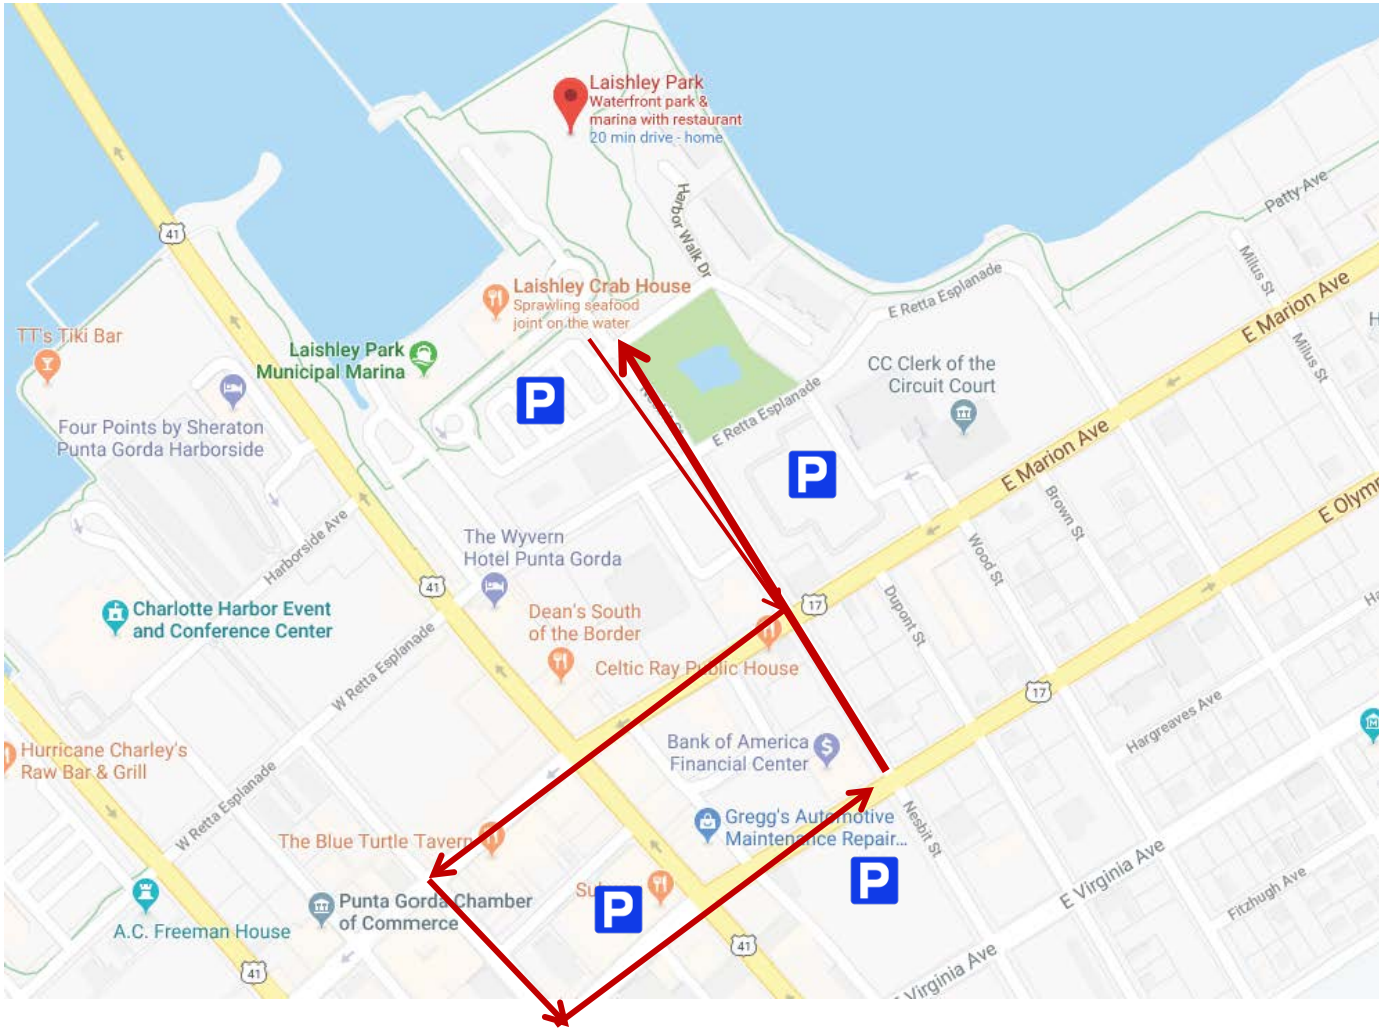

Parking for the Taste of Punta Gorda

The nearest parking is in the Laishley Crab House parking lot off Nesbit Street and in the Charlotte County Courts complex parking lot on Nesbit just north of E. Marion Avenue (Hwy 17 going west). The main downtown parking garage is on the corner of W. Olympia (Hwy 17 going east) and Tamiami Trail, with its entrance on Herald Court. There is always free parking on Punta Gorda's downtown streets, and hotels have parking for guests and visitors.

Approximate Trolley Route in Red

Lodging for the Taste of Punta Gorda

The Wyvern Hotel

(within 300 feet of event)

101 E Retta Esplanade, Punta Gorda FL

941-639-7700, www.thewyvernhotel.com

Four Points By Sheraton Punta Gorda Harborside

(.2 miles by car, or .1 mile walk along riverwalk)

33 Tamiami Trl, Punta Gorda FL

941-637-6770, www.fourpointspuntagordaharborside.com

SpringHill Suites by Marriott

(.2 miles by car, or .1 mile walk along riverwalk)

101 Harborside, Punta Gorda FL

(941) 247-4224

PG Waterfront Hotel

(.3 miles from event by car, or .3 miles walk along riverwalk)

300 W Retta Esplanade, Punta Gorda FL

(941) 639-1165, www.pgwaterfront.com

Budget Inn