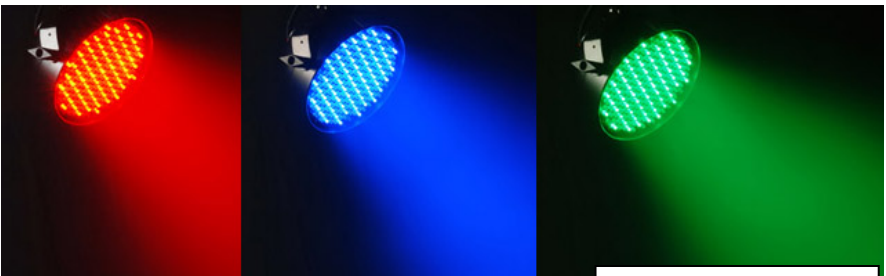

L.E.D. KINTA

PS
PROFESSIONAL
SOUNDS®

WWW.PROFESSIONALSOUNDS.COM
 EXPECT THE BEST DIGITAL LIGHTING.
 FOR MORE INFORMATION CALL:
 734.847.4747 OR: 419.385.6400

L.E.D. SWARM

L.E.D. FUSIONS*

PULSE- NEW FOR 2018

L.E.D. VERTIGO

ELIMINATOR

KINTA

L.E.D. SPLASH

L.E.D. UPLIGHTING*

L.E.D. UPLIGHTING*

L.E.D. MOONFLOWERS

TRIPLE DERBYS