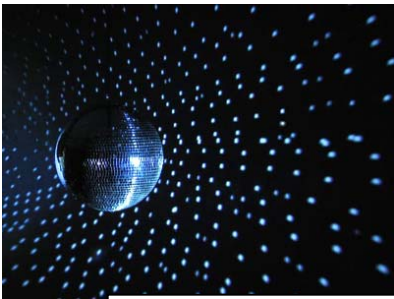

GOBO PROJECTORS*

SUPER LIGHT FLOWER

MIRROR BALLS

SPOTLIGHTS

FOG

LIGHT FLOWERS

BUBBLE MACHINES

750 WATT STROBE