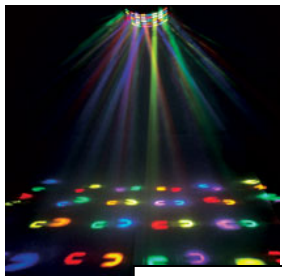

L.E.D. VERTIGO

ELIMINATOR

KINTA

L.E.D. SPLASH

L.E.D. UPLIGHTING*

L.E.D. UPLIGHTING*

L.E.D. MOONFLOWERS

TRIPLE DERBYS

GOBO PROJECTORS*

SUPER LIGHT FLOWER

MIRROR BALLS

SPOTLIGHTS

FOG

LIGHT FLOWERS

BUBBLE MACHINES

750 WATT STROBE