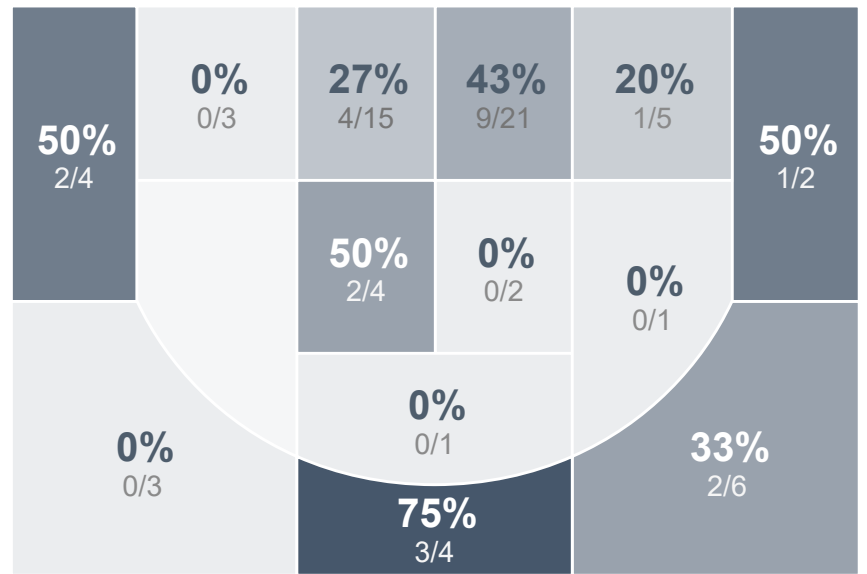

Girls' Varsity Basketball - New