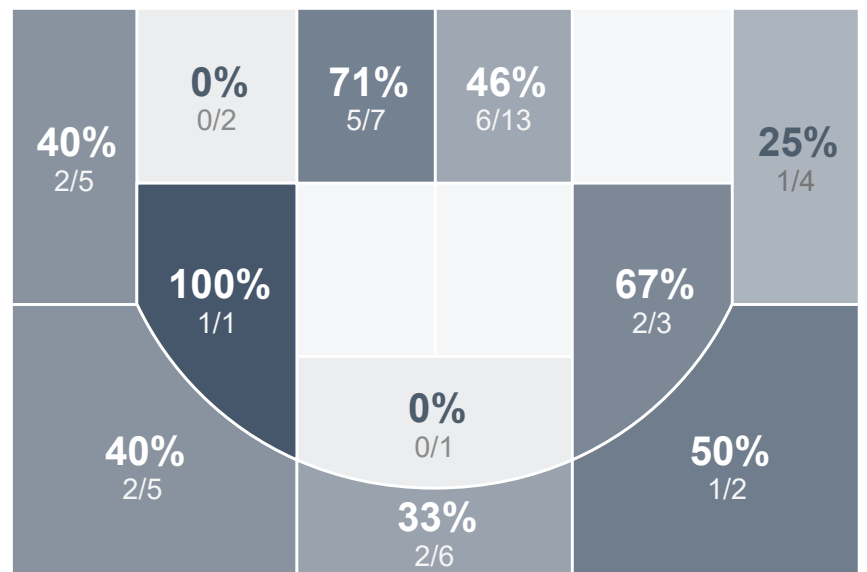

Minot High School